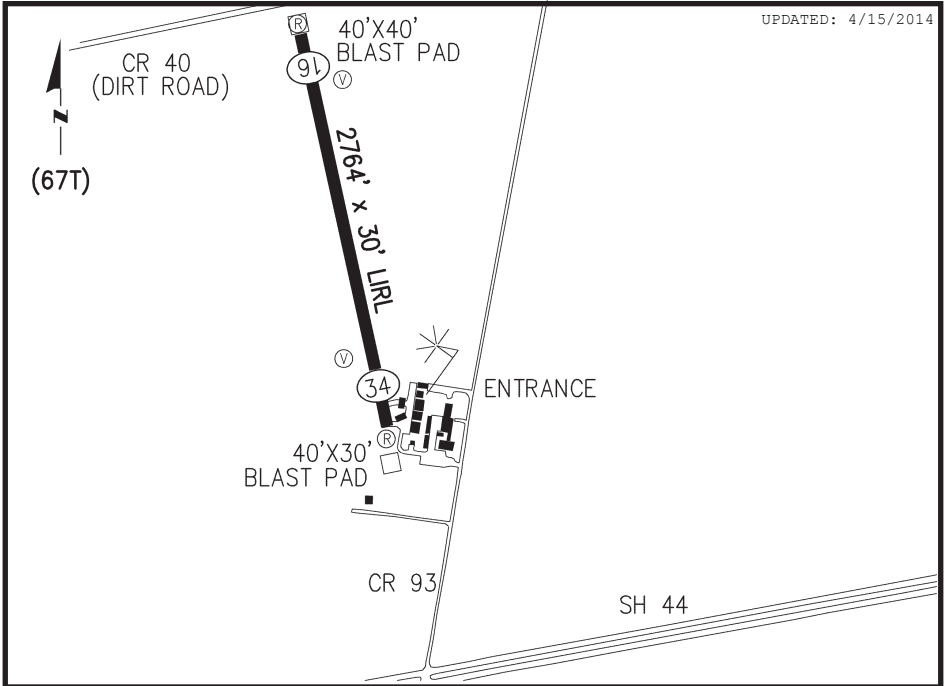

4 AGUA DULCE, OLD HOPPE PLACE (67T)

UPDATED: 4/15/2014

Lat: N 27°48.02'
Lon: W 97°51.07'

Elev: 96' MSL
TPA: STD

Sectional: BROWNSVILLE
Downtown to Apt: 03 nm/E

Owner: DOUG & BECKY WILLIAMS
3673 CR 93
AGUA DULCE TX 78330
Phone: 361-998-2516

Manager: DOUG WILLIAMS
3673 CR 93
AGUA DULCE TX 78330
Phone: 361-998-2516

ATTENDANCE SCHEDULE: MON-FRI 8:00AM-4:30PM

FUEL: NONE

REPAIRS: Airframe: NONE Power Plant: NONE

LIGHTS: CALL AHEAD CTAF: 122.9

REMARKS: NONE

FIXED BASED OPERATOR: NONE