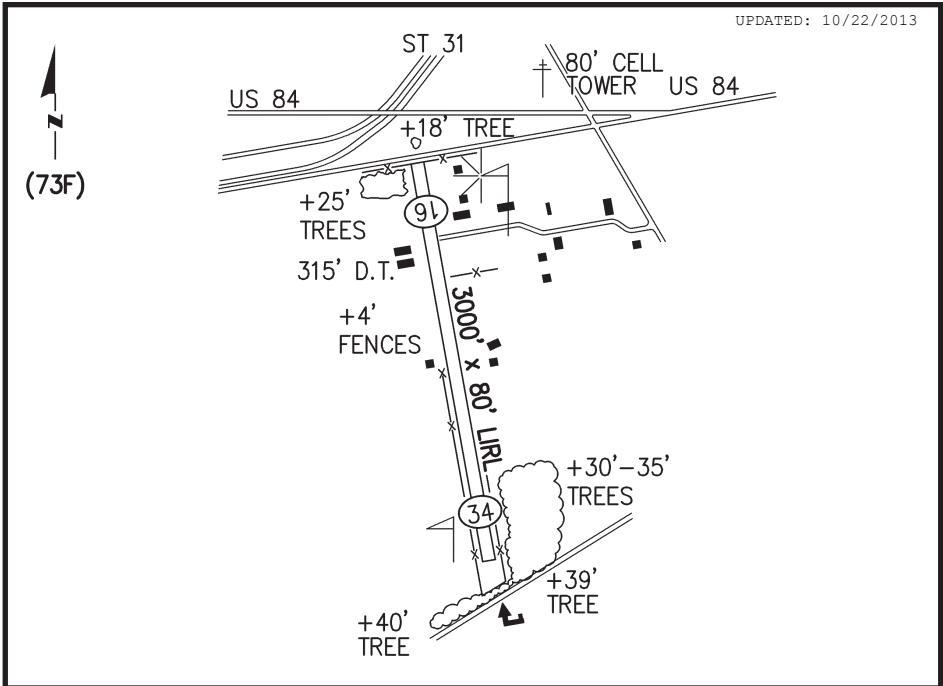

UPDATED: 10/22/2013

Lat: N 31° 37.43'
Lon: W 97° 01.35'

Elev: E. TRFK 1300' MSL
TPA: STD

Sectional: SAN ANTONIO
Downtown to Apt: 08 nm/NE

Owner: WINGS FOR CHRIST INTL FLT ACADEMY
 246 S. LEAGUE RANGE RD
 WACO, TX 76705
Phone: 254-799-0727

Manager: JOEL NEW
 371 W. OLD AXTELL
 WACO, TX 76705
 254-723-3277

ATTENDANCE SCHEDULE: UNATTENDED

FUEL: NONE

REPAIRS: Airframe: MINOR Power: MINOR

LIGHTS: RDO/CTL

CTAF: 122.9

AWOS: NONE

REMARKS: REMOTE CONTROLLED MODEL AIRCRAFT ACTIVITY TO THE NORTH ON WEEKENDS