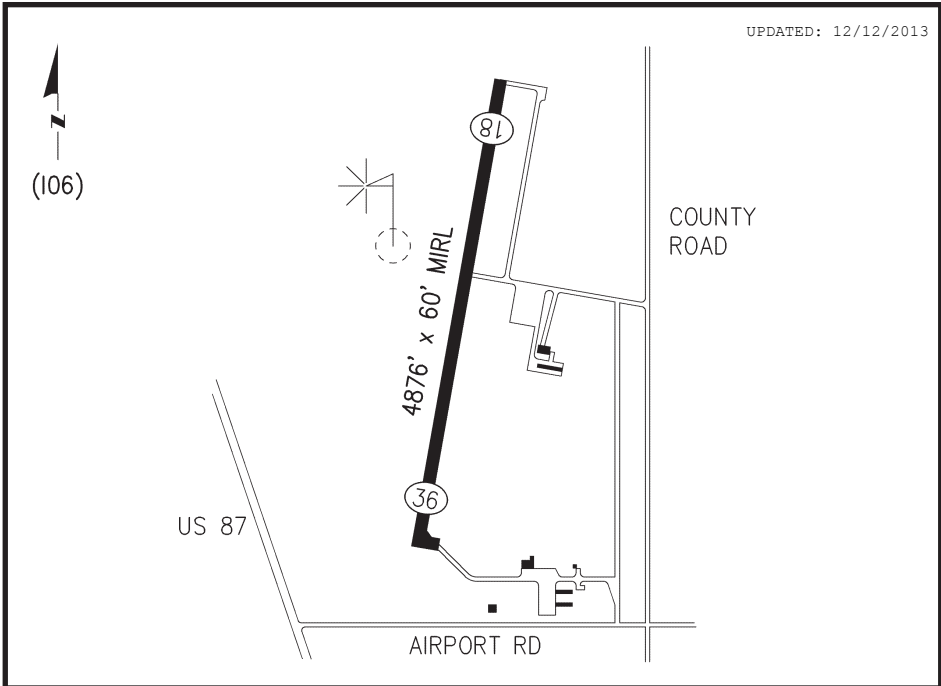

UPDATED: 12/12/2013

Lat: N 34° 34.01'
Lon: W 101° 46.89'

Elev: 3503' MSL
TPA: STD

Sectional: DALLAS-FT WORTH
Downtown to Apt: 02 nm/NW

Owner: CTY OF TULIA-SWISHER CNTY
CITY HALL 127 S.W. 2ND
TULIA, TX 79088
Phone: 806-995-3547

Manager: HAROLD KEETER
119 S MAXWELL
TULIA, TX 79088
806-995-3504 / 995-3555

ATTENDANCE SCHEDULE: UNATTENDED

FUEL: 100LL (SELF SERVE)

REPAIRS: Airframe: NONE Power Plant: NONE

LIGHTS: DSK-DWN

UNICOM/CTAF: 122.7

REMARKS: FOOD-LODGING (2 MI); COURTESY CAR; AFTER 5:00PM AND WEEKENDS
CALL 806-995-3555

FIXED BASE OPERATORS: NONE