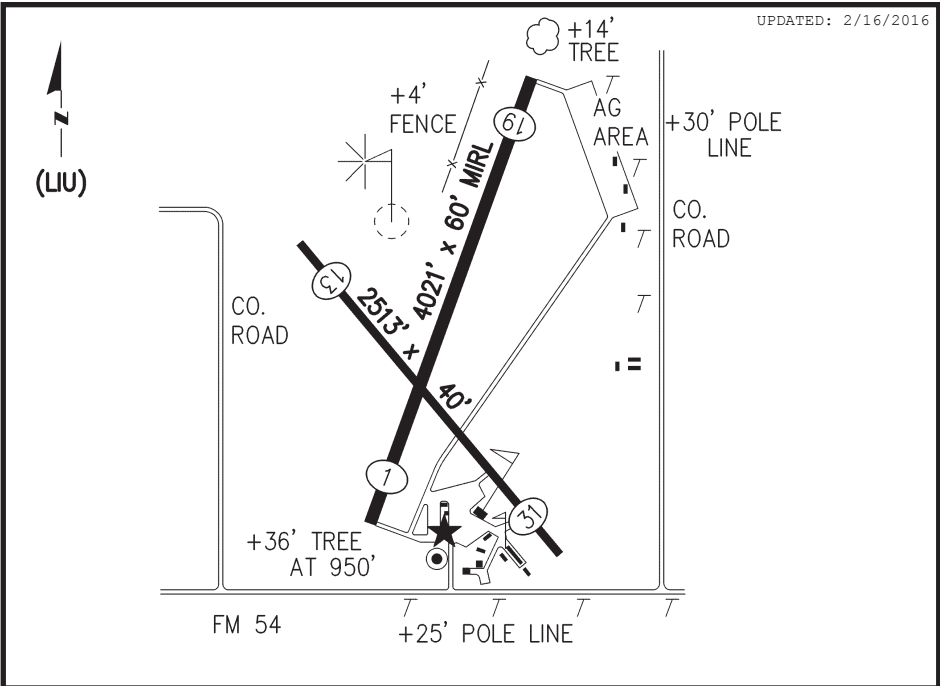

221 LITTLEFIELD, LITTLEFIELD TAYLOR BROWN MUNICIPAL (LIU)

UPDATED: 2/16/2016

Lat: N 33° 55.44'	Elev: 3614' MSL	Sectional: ALBUQUERQUE
Lon: W 102° 23.20'	TPA: STD	Downtown to Apt: 03 nm/W

Owner: CITY OF LITTLEFIELD BOX 1267 LITTLEFIELD TX 79339	Manager: TOM BROWN BOX 1102 LITTLEFIELD TX 79339
Phone: 806-385-5161	806-777-5030

ATTENDANCE SCHEDULE: 8:00AM-5:00PM

FUEL: 100LL

REPAIRS: Airframe: MINOR Power Plant: MINOR

LIGHTS: DSK-DWN **UNICOM/CTAF:** 122.8

REMARKS: FOOD-LODGING(2MI); COURTESY CAR; GLIDER OPS ON WEEKEND;
HEAVY AG OPS IN SEASON