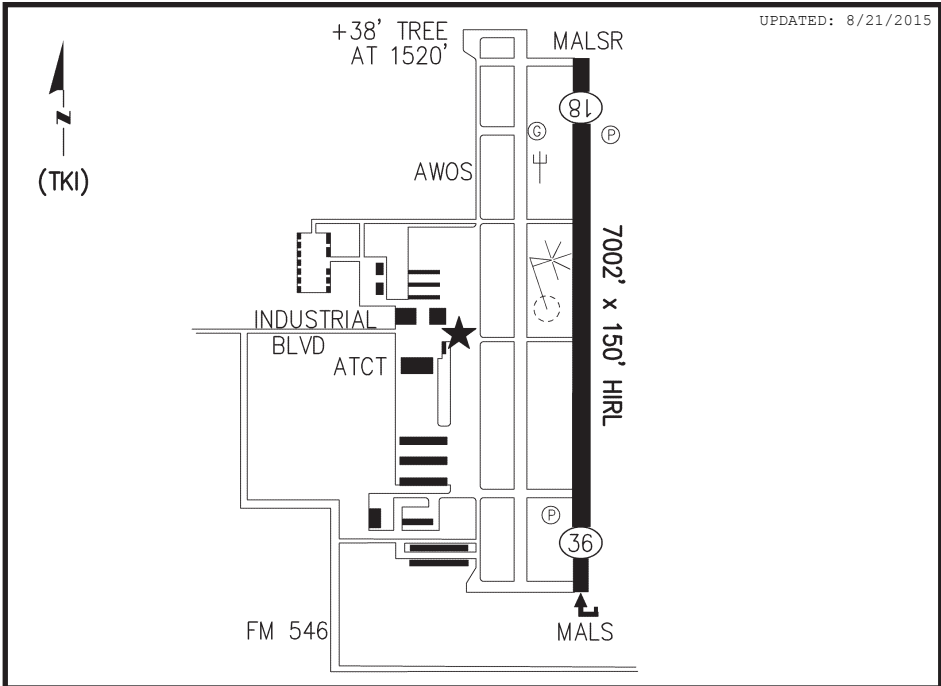

DALLAS, MC KINNEY NATL (TKI)

UPDATED: 8/21/2015

Lat: N 33° 10.68'  
Lon: W 96° 35.43'

Elev: 589' MSL  
TPA: STD

Sectional: DALLAS-FT WORTH  
Downtown to Apt: 02 nm/SE

**Owner:** CITY OF MC KINNEY  
P O BOX 517  
MC KINNEY TX 75070  
**Phone:** 972-562-4214  
**Email:** crowe@flymckinney.com  
**Web:** www.flytki.com

**FUEL:** JET A & 100LL

**REPAIRS:** Airframe: MAJOR      Power Plant: MAJOR

**LIGHTS:** DSK-DWN RDO/CTL      **UNICOM:** 122.95      **CTAF/ATCT:** 118.825

**ASOS:** 119.925/972-548-8525

**REMARKS:** FOOD-LODGING(2MI); TAXI; CAR RENTAL; NOISE SENSITIVE AREA TO THE SOUTH; FLT INST; ALL TRAFFIC PATTERN EAST OF THE AIRPORT; US CUSTOMS ON SITE CALL 972-562-2550 24HRS IN ADVANCE; BIRDS ON/IN VICINITY OF AIRPORT OCT-MAR