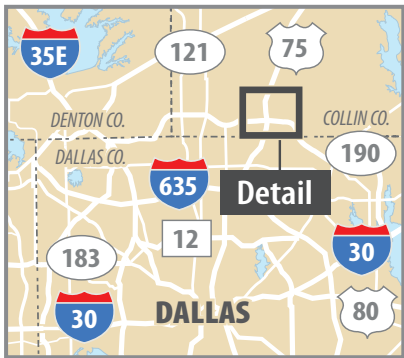

# US 75 CLOSURES/DETOUR ROUTES

"Through collaboration and leadership, we deliver a safe, reliable, and integrated transportation system that enables the movement of people and goods."

0917\_032118

SOURCE: Texas Department of Transportation.