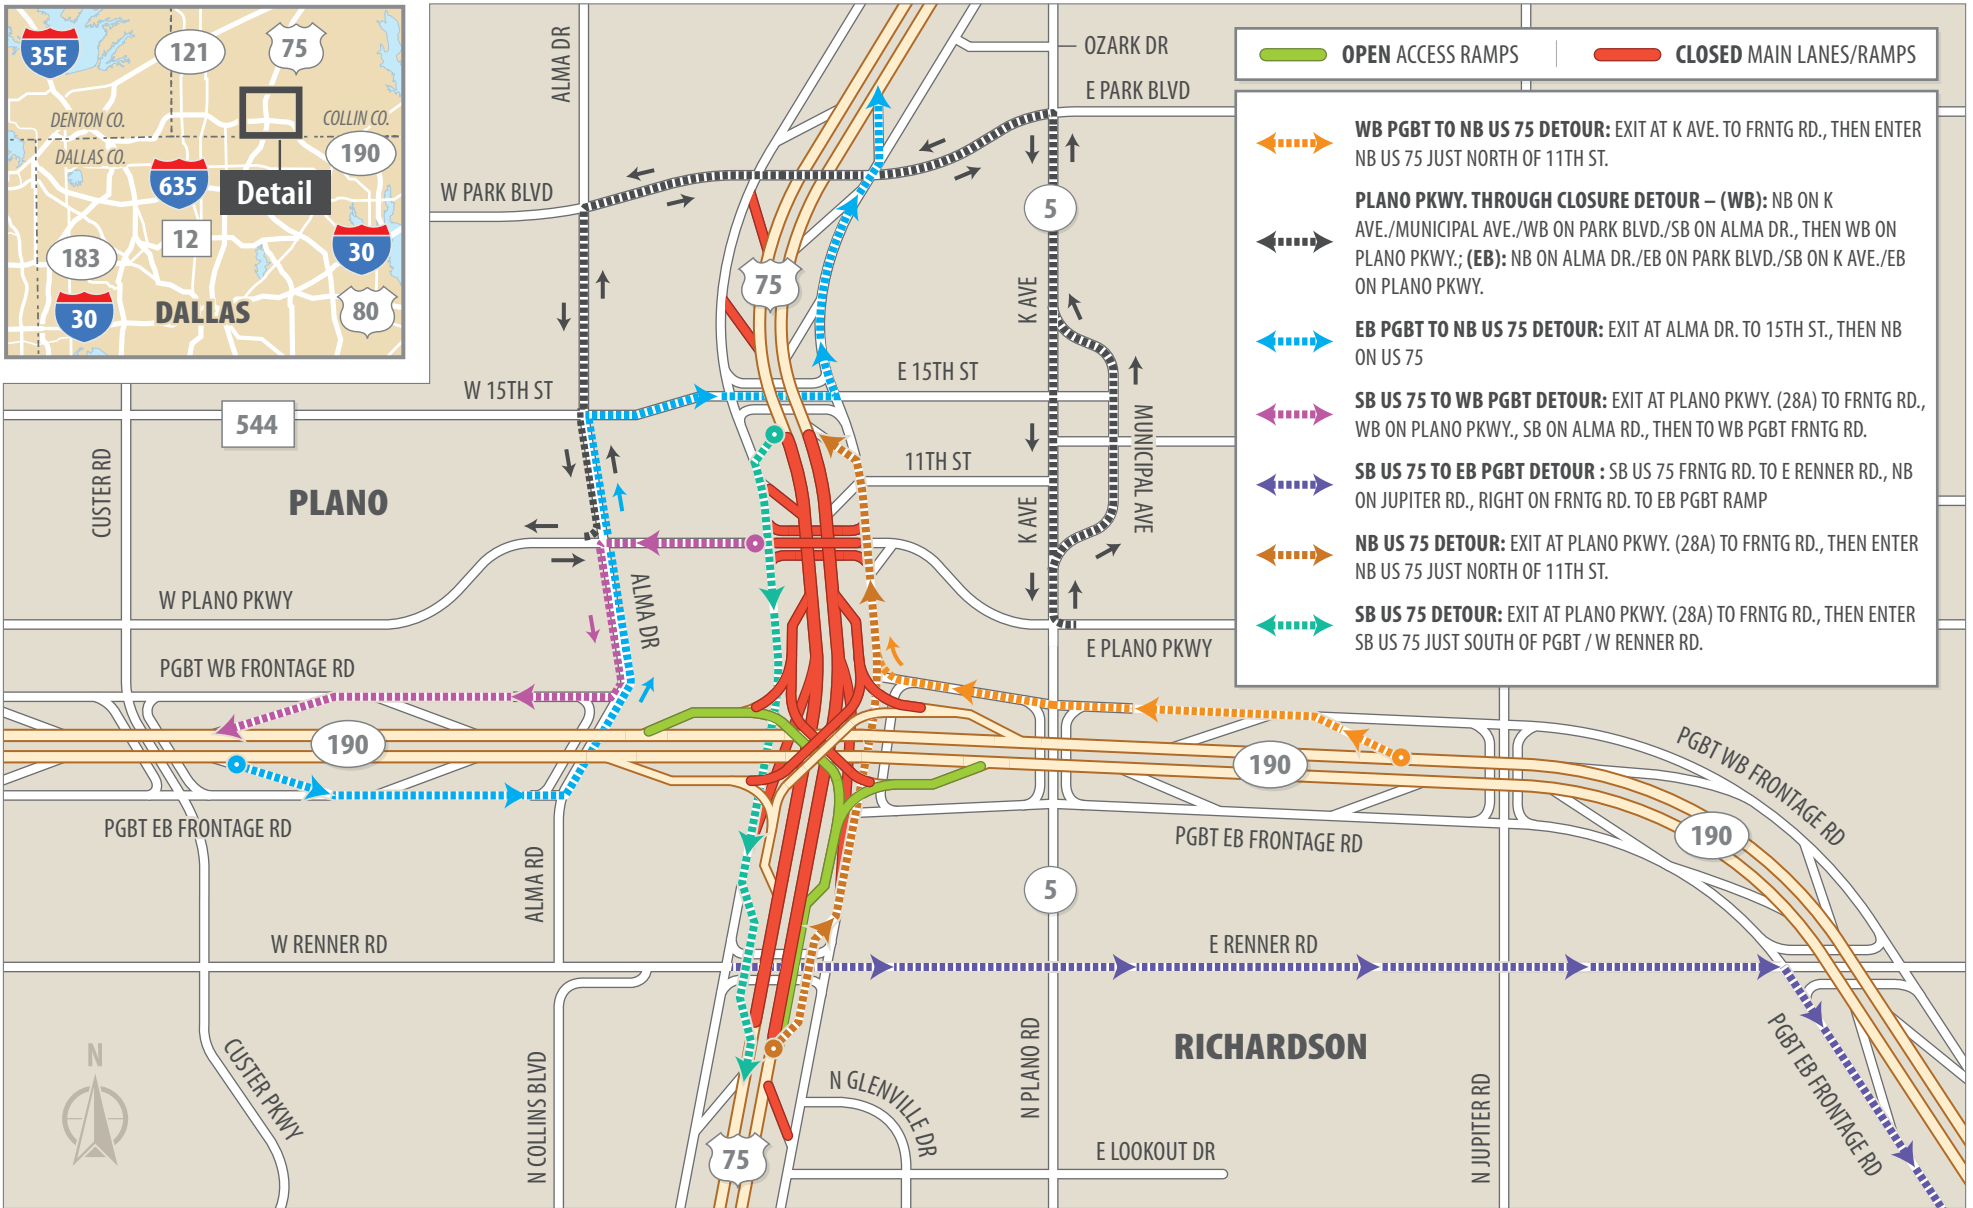

# US 75 CLOSURES/DETOUR ROUTES

"Through collaboration and leadership, we deliver a safe, reliable, and integrated transportation system that enables the movement of people and goods."

0917\_032118

SOURCE: Texas Department of Transportation.