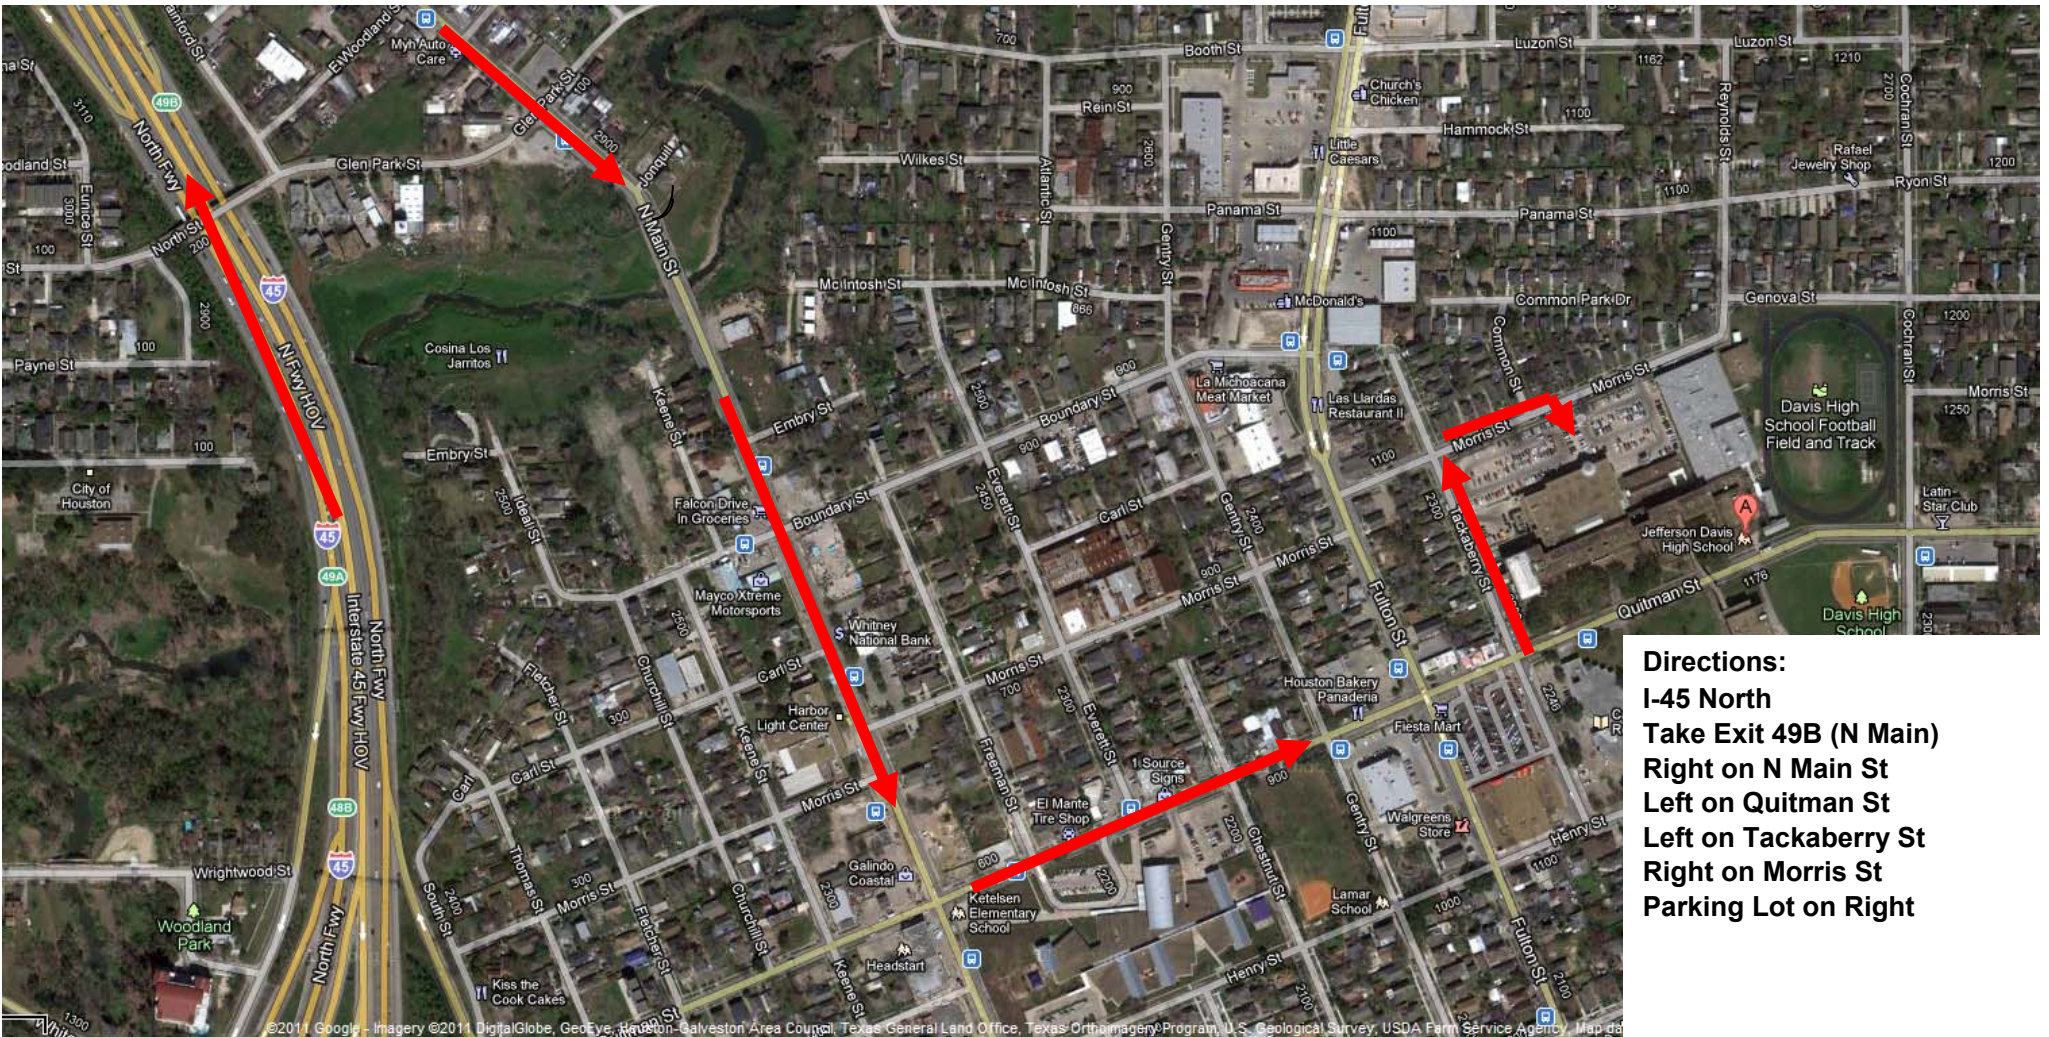

Jefferson Davis High School

1101 Quitman Street, Houston, TX 77009

Directions:
I-45 North
Take Exit 49B (N Main)
Right on N Main St
Left on Quitman St
Left on Tackaberry St
Right on Morris St
Parking Lot on Right