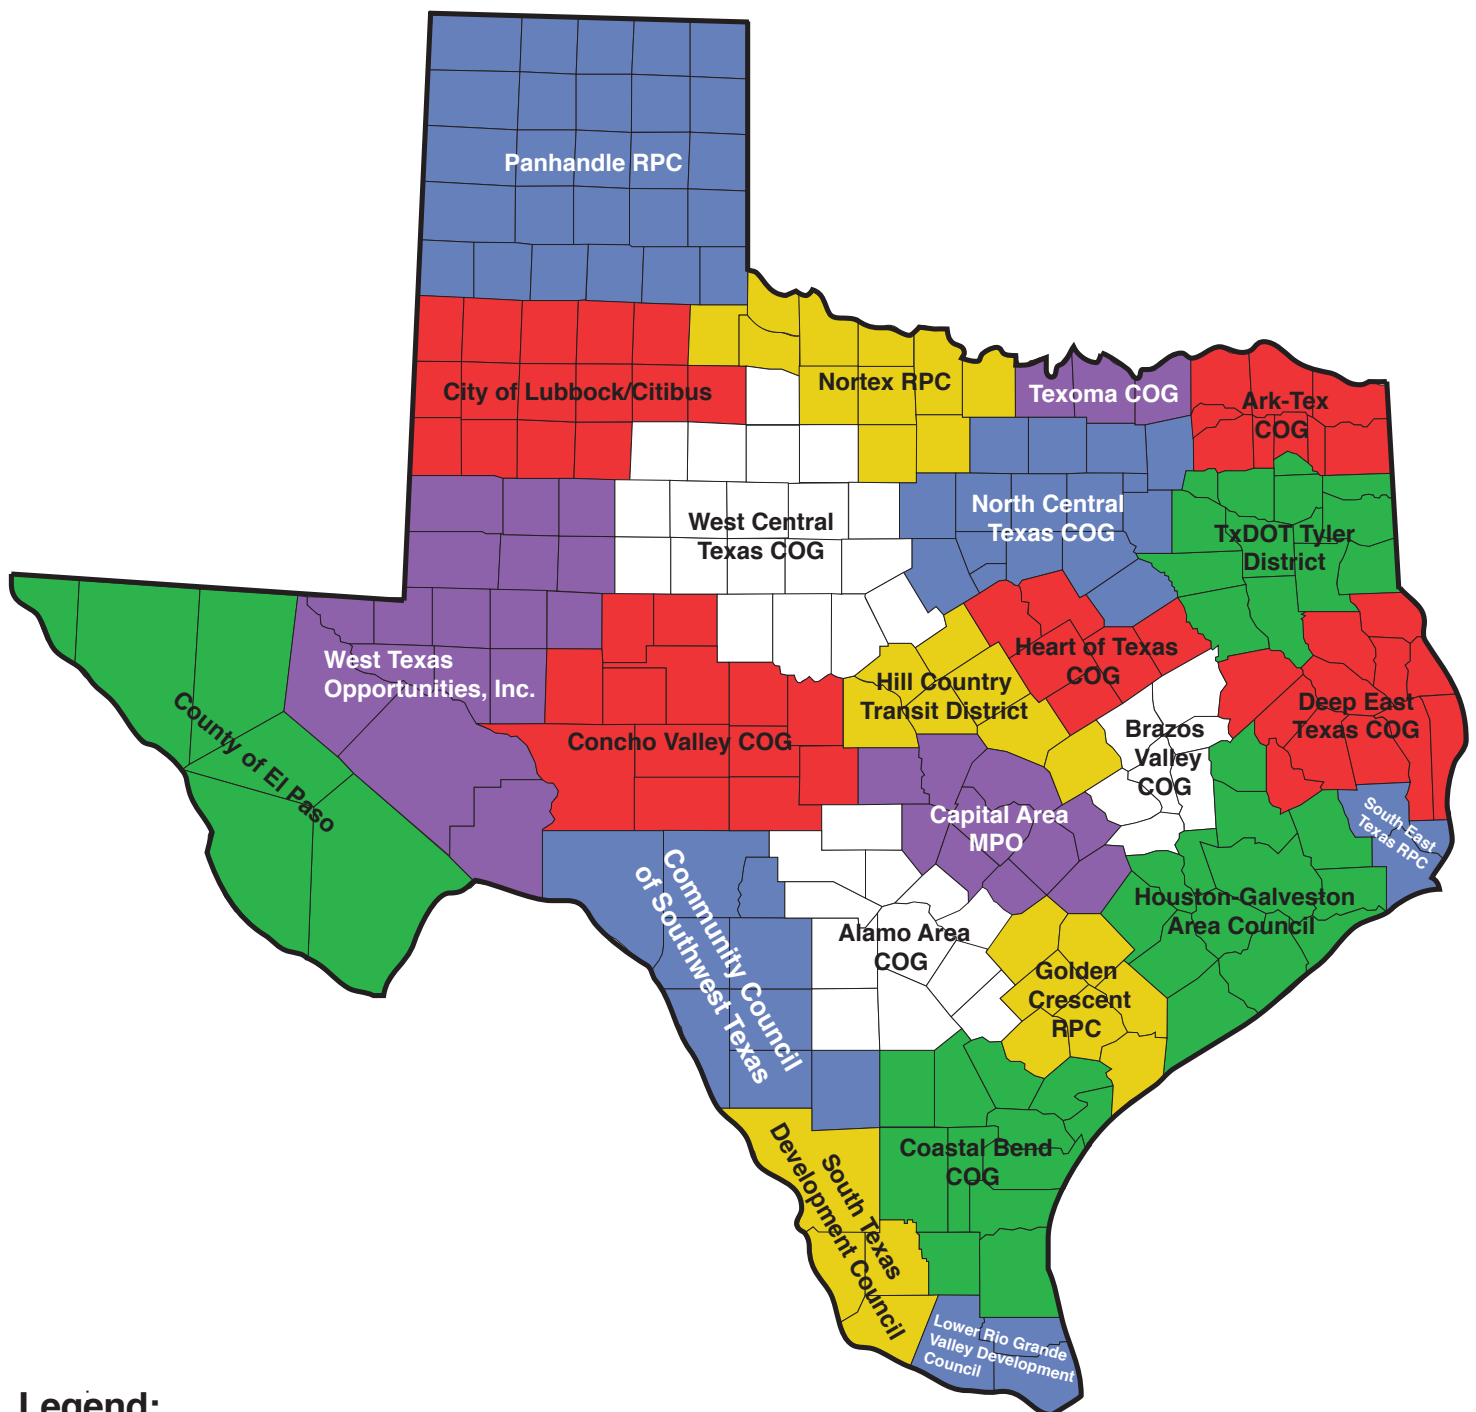

# Lead Agencies for Regional Public Transportation Planning

## Legend:

- COG-Council of Governments
- MPO-Metropolitan Planning Organization
- RPC-Regional Planning Commission

July 2008