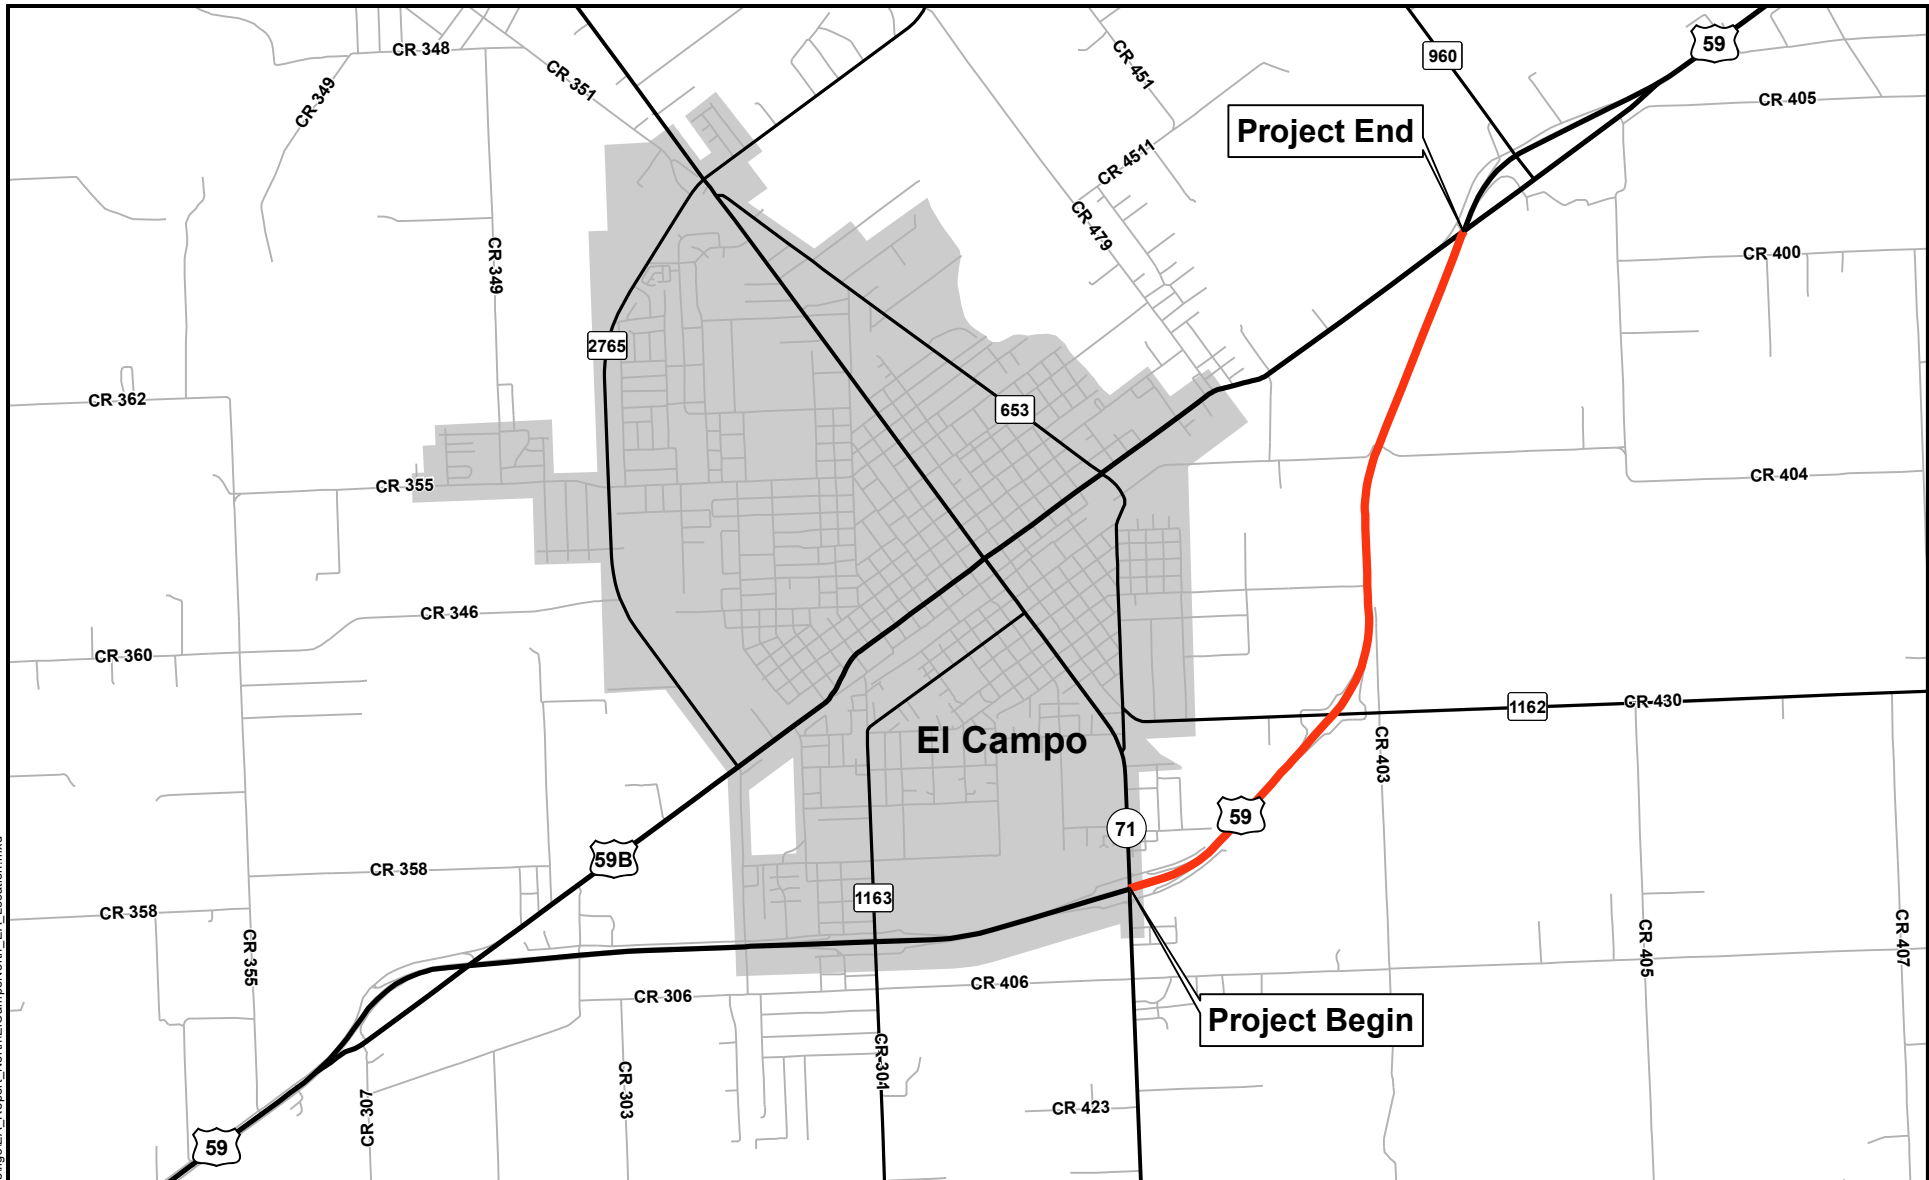

T:\GIS_Data_Sens\US59\US59atElCampo\geofigs\EA_Report_North\ElCampoNorth_EA_Location.mxd

- Project Limits
- City Boundary

Exhibit 1 Project Location Map

US 59: SH 71 to
Business 59 north of El Campo
EL CAMPO, WHARTON COUNTY, TEXAS
CSJs: 0089-06-081, 0089-07-133