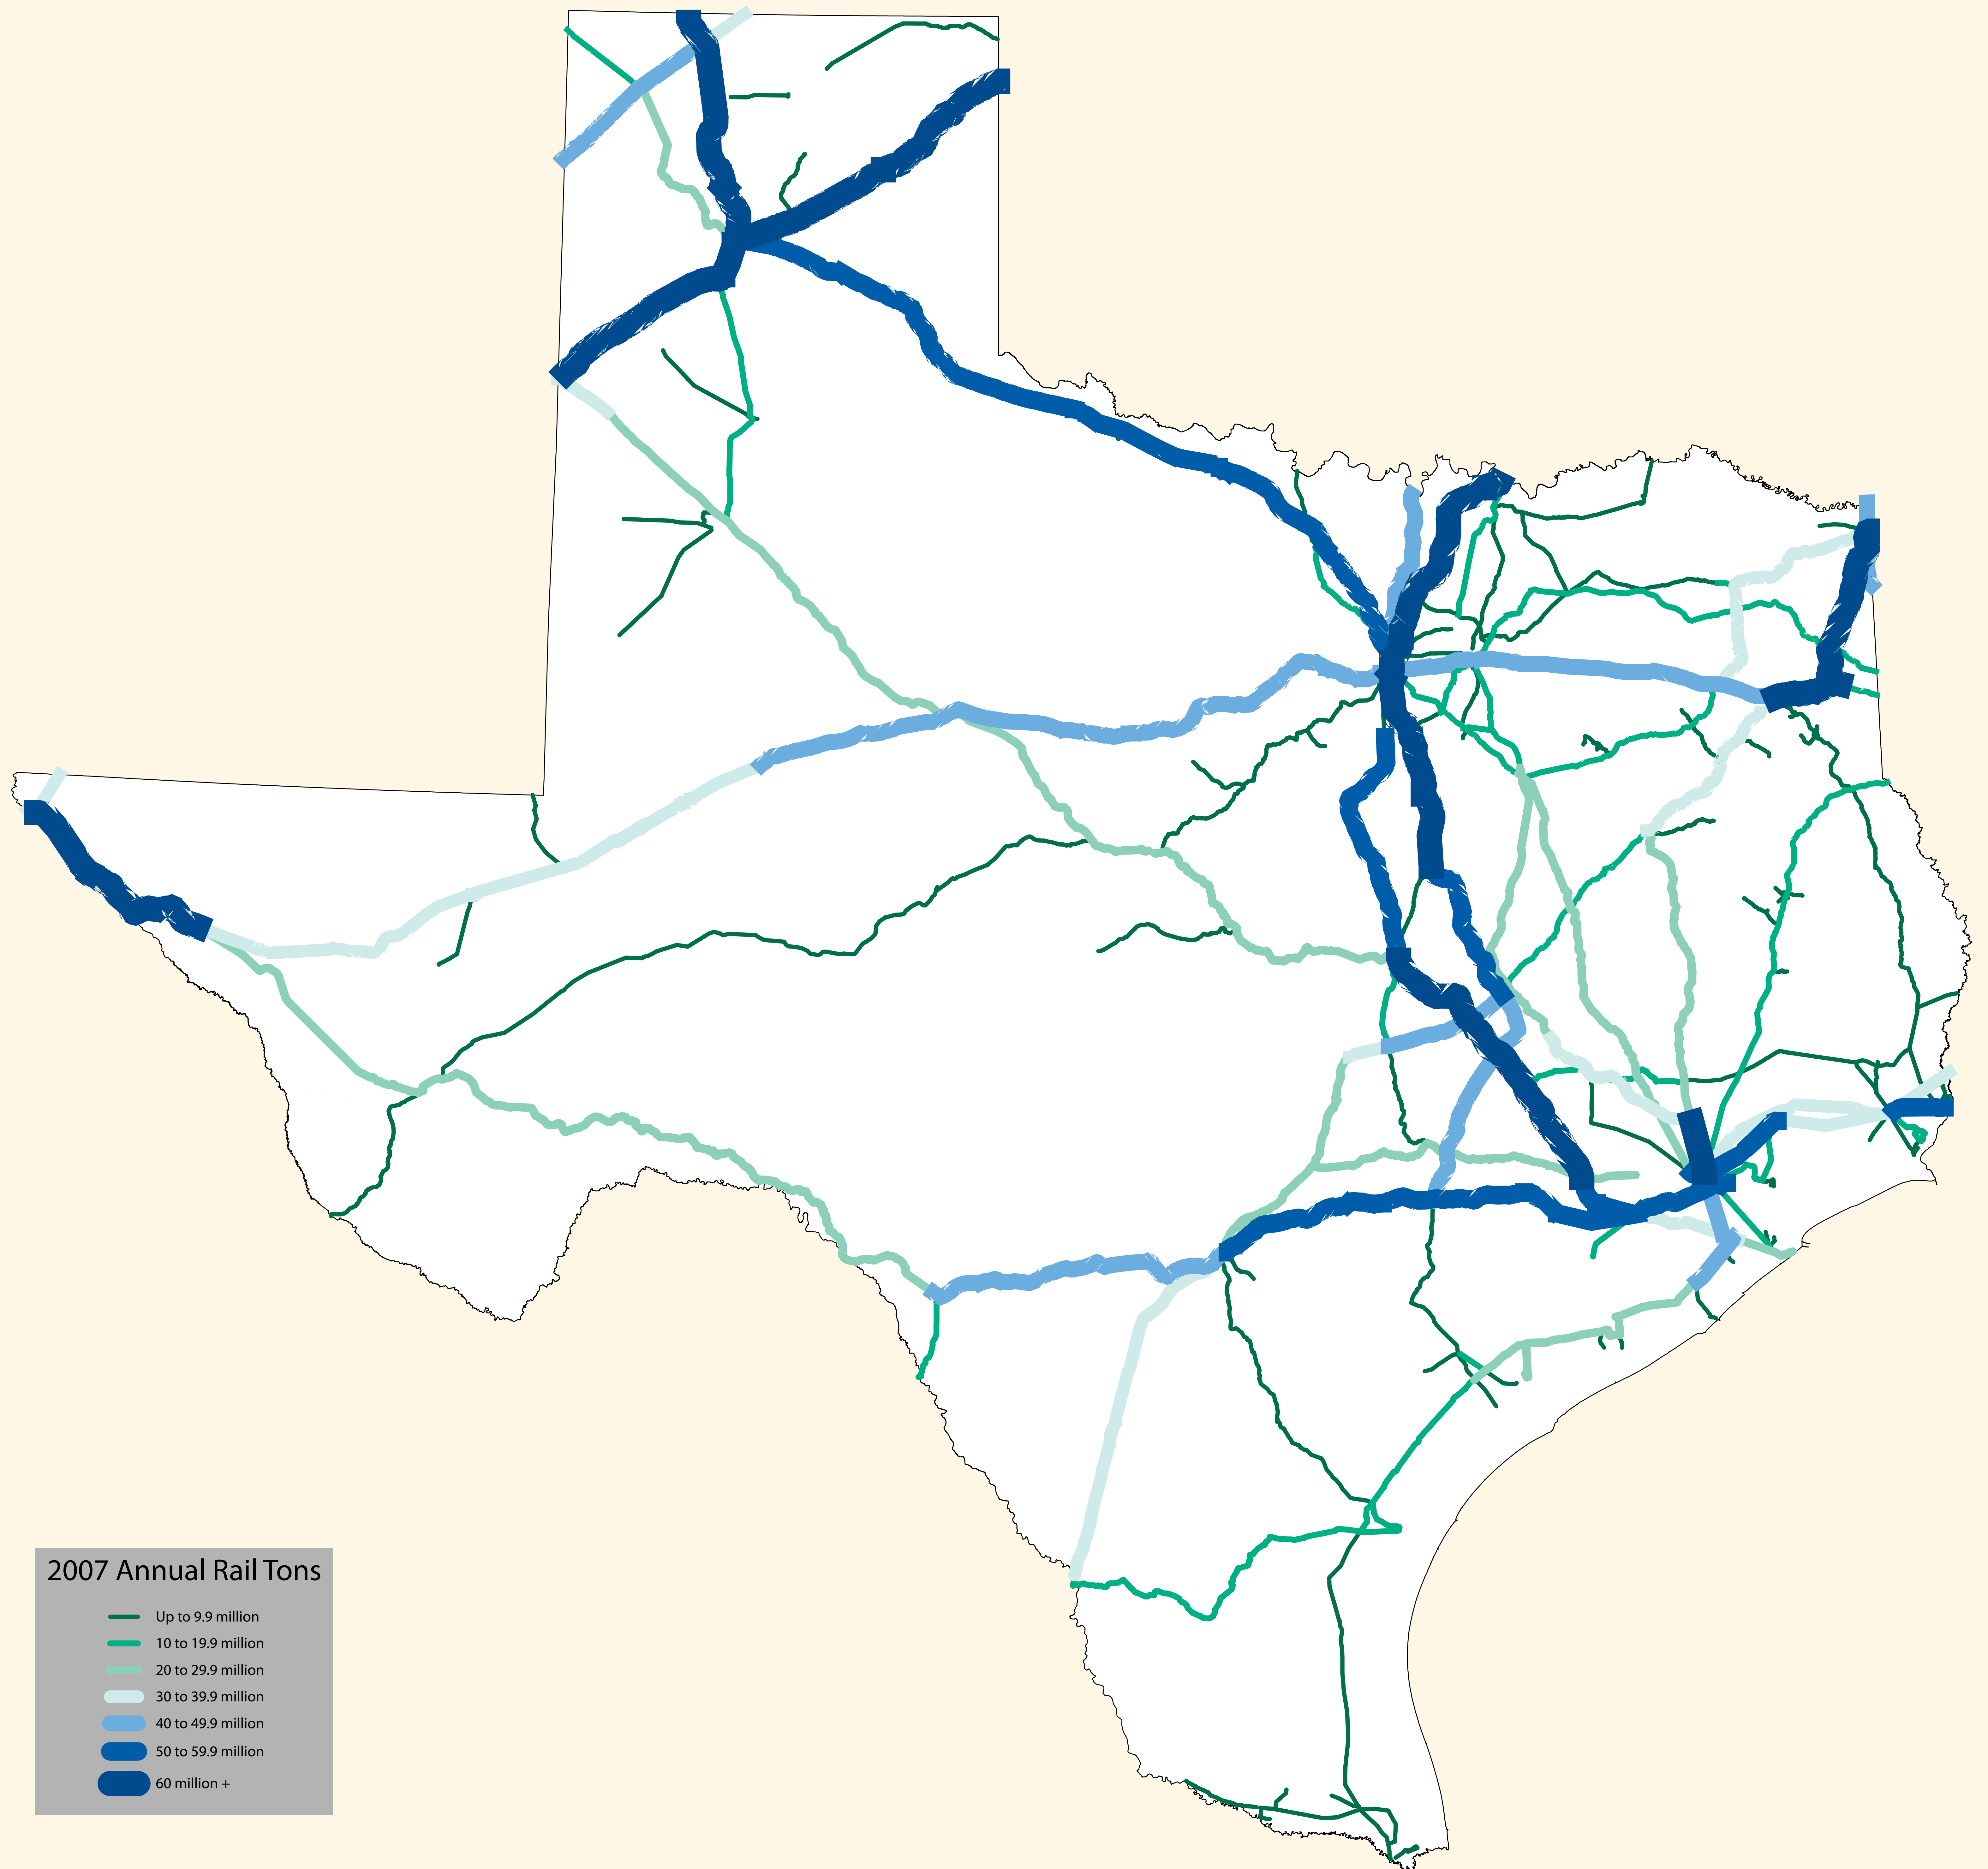

# Texas Freight Density

0 50 100  
MILES

Copyright 2010  
Texas Department of Transportation

Notice:  
This map was produced for internal use within the  
Texas Department of Transportation. Accuracy is limited to  
the validity of available data as of December 31, 2009.