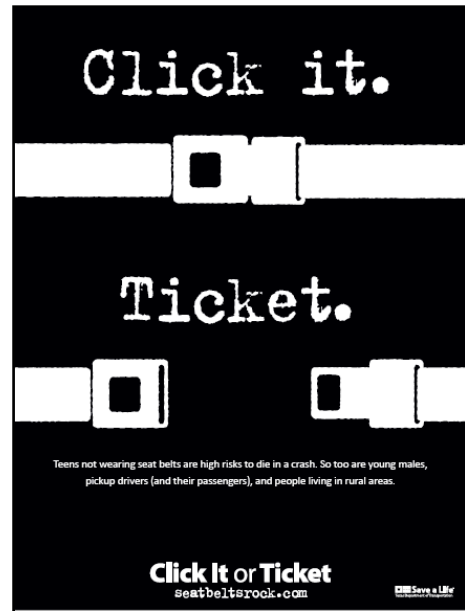

# Click It or Ticket Teen Safety Project Campaign Elements

**Lawn Sign:** A reminder before you leave the parking lot to buckle your safety belt, to be displayed in parking lots and high traffic areas.  
Size: 26" x 16"

**Poster:** Poster promoting the website to be displayed in hallways/ cafeterias/ classrooms.  
Size: 18" x 24"

**Parking Lot Banner:** A reminder before you leave the parking lot to buckle your safety belt, to be displayed in parking lots or on fences in high traffic areas.  
Size: 10' x 3'

Tell someone just how much you love them with a  
**Virtual Valentine**  
go to: [www.seatbeltsrock.com](http://www.seatbeltsrock.com)  
We'll return the love by automatically entering you to win great prizes!  
XOXOXO

Save a Life  
Click It or Ticket

**Valentine Handouts:**  
A card promoting the website to be distributed at school events or by school safety officers.  
Size: 3" x 2"

**Static Decal:** A reminder before you leave campus to buckle your safety belt, to be displayed on campus exit doors. Size: 12" x 10"