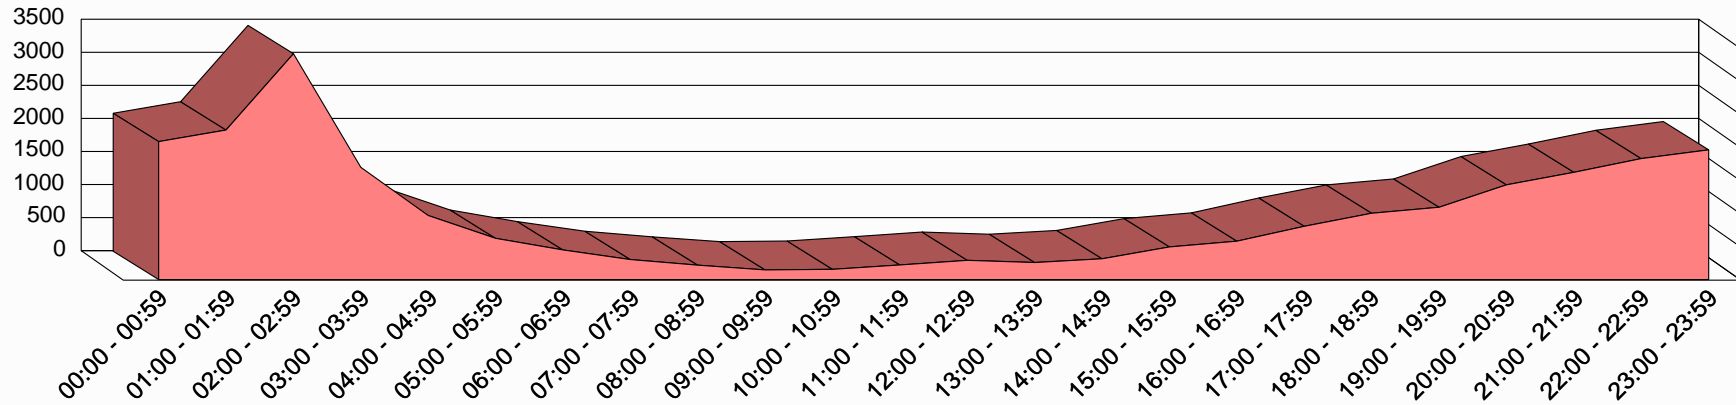

DUI (Alcohol) Related Total Crashes by Hour of the Day

2011

00:00	01:00	02:00	03:00	04:00	05:00	06:00	07:00	08:00	09:00	10:00	11:00	12:00	13:00	14:00	15:00	16:00	17:00	18:00	19:00	20:00	21:00	22:00	23:00
00:59	01:59	02:59	03:59	04:59	05:59	06:59	07:59	08:59	09:59	10:59	11:59	12:59	13:59	14:59	15:59	16:59	17:59	18:59	19:59	20:59	21:59	22:59	23:59
2,087	2,262	3,416	1,698	969	624	448	303	218	146	155	221	291	258	315	494	581	806	1,003	1,094	1,433	1,622	1,830	1,962

Information contained in this report represents reportable data collected from Texas Peace Officer's Crash Reports (CR-3) received and processed by the Department as of April 20, 2018.