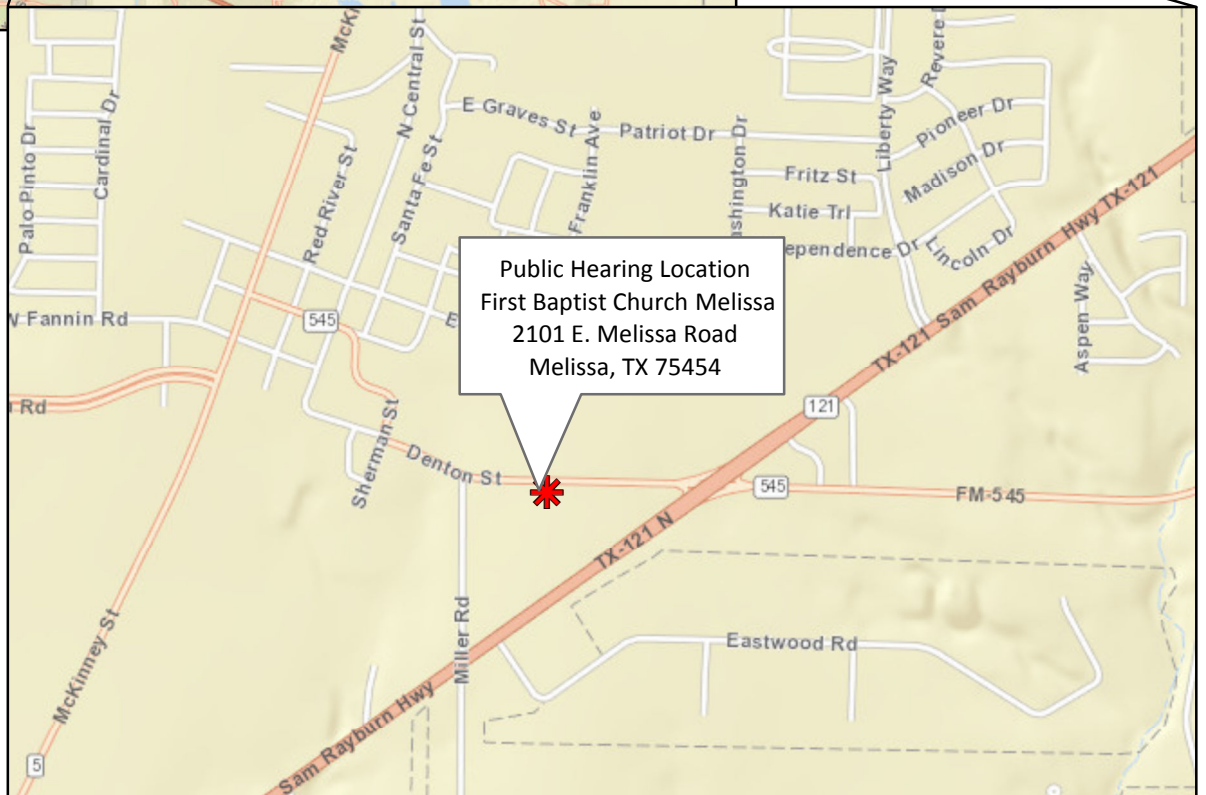

Texas Department of Transportation

Directions to SH 121 Public Hearing

August 8, 2017, 6:00 PM View Exhibits

7:00 PM Presentation

First Baptist Church Melissa

2101 E. Melissa Road

Melissa, TX 75454

DIRECTIONS:

From SH 121 in Melissa, Texas, turn west on to FM 545 (Melissa Road). First Baptist Church Melissa located on the left.

Service Layer Credits:

Sources: Esri, HERE, DeLorme, USGS, Intermap, increment P Corp., NRCAN, Esri Japan, METI, Esri China (Hong Kong), Esri (Thailand), MapmyIndia, © OpenStreetMap contributors, and the GIS User Community