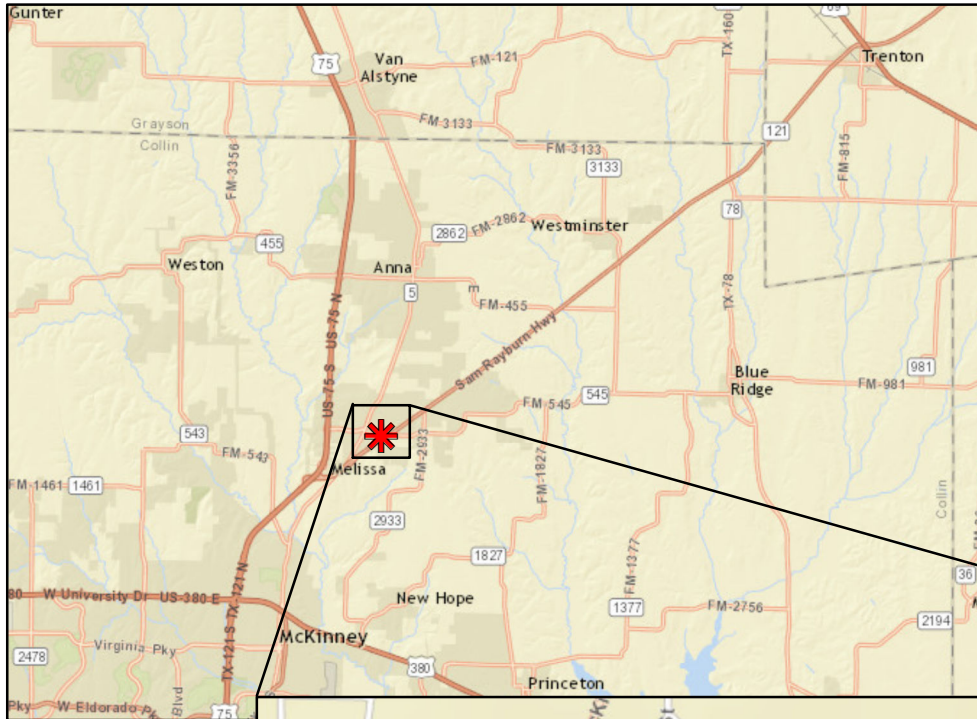

Texas Department of Transportation

Directions to SH 121 Public Hearing

August 8, 2017, 6:00 PM View Exhibits

7:00 PM Presentation

First Baptist Church Melissa

2101 E. Melissa Road

Melissa, TX 75454

DIRECTIONS:

From SH 121 in Melissa, Texas, turn west on to FM 545 (Melissa Road). First Baptist Church Melissa located on the left.

Service Layer Credits:

Sources: Esri, HERE, DeLorme, USGS, Intermap, increment P Corp., NRCAN, Esri Japan, METI, Esri China (Hong Kong), Esri (Thailand), MapmyIndia, © OpenStreetMap contributors, and the GIS User Community