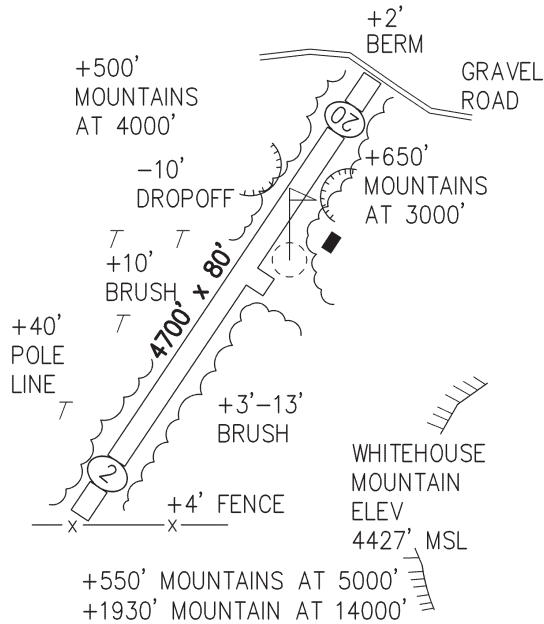

ALPINE, TERLINGUA RANCH (1E2)

UPDATED: 6/11/2015

Lat: N 29° 27.01'
Lon: W 103° 23.91'

Elev: 3769' MSL
TPA: STD

Sectional: EL PASO
Downtown to Apt: 57 nm/SE

Owner: TERLINGUA RANCH INC
 P O BOX 638
 TERLINGUA TX 79852
Phone: 432-371-3146
Web: www.terlinguaranch.com

Manager: LAUREL WAKEFIELD
 P O BOX 638
 TERLINGUA TX 79852
 432-371-3146

ATTENDANCE SCHEDULE: UNATTENDED

FUEL: NONE

REPAIRS: Airframe: NONE Power Plant: NONE

LIGHTS: NONE **UNICOM/CTAF:** 122.9

REMARKS: AIRPORT SURROUNDED BY MOUNTAINS; STANDARD ELECTRICAL
 OUTLET AT HANGAR; OFFICE HOURS 8:00AM-5:00PM

FIXED BASE OPERATORS: NONE