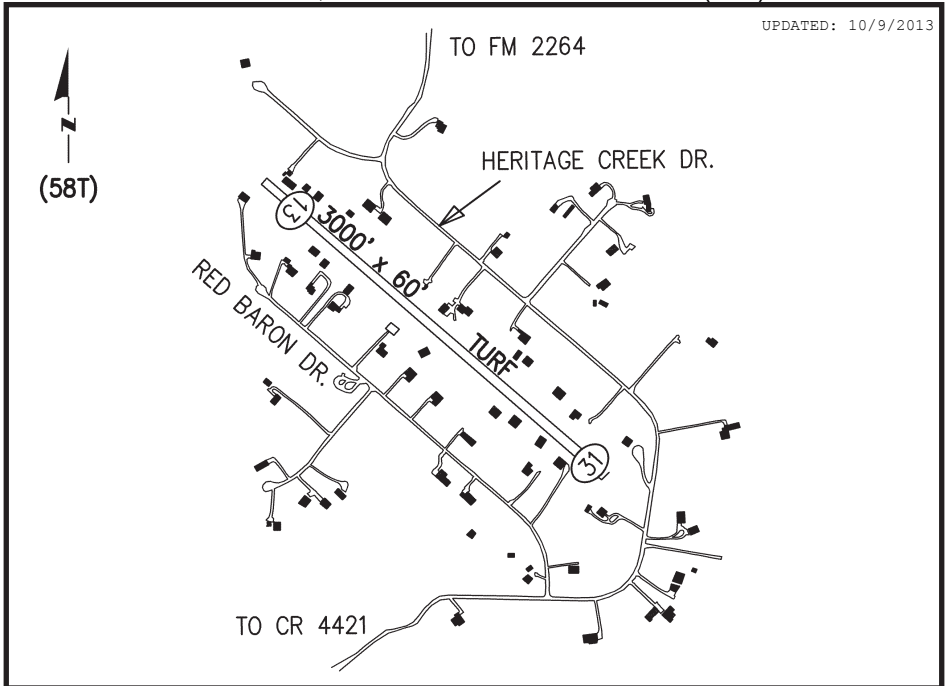

DECATUR, HERITAGE CREEK AIRSTRIP (58T)

UPDATED: 10/9/2013

Lat: N 33° 10.12'
Lon: W 97° 29.05'

Elev: 883' MSL
TPA: STD

Sectional: DALLAS-FT WORTH
Downtown to Apt: 09 nm/SE

Owner: HERITAGE CREEK PILOTS ASSOC
 1040 HERITAGE CREEK DRIVE
 RHOME, TX 76078
Phone: 940-319-6261

Manager: GREELY WEBB
 1040 HERITAGE CREEK DRIVE
 RHOME, TX 76078
 940-319-6261

ATTENDANCE SCHEDULE: UNATTENDED

FUEL: NONE

REPAIRS: Airframe: NONE Power Plant: NONE

LIGHTS: DSK-DWN RDO/CTL

UNICOM/CTAF: 122.9

REMARKS: FOOD-LODGING (8 MI); GLIDER & ULTRALIGHT ACTIVITY;
 PARACHUTE ACTIVITY 5 MI SW

FIXED BASE OPERATORS: NONE