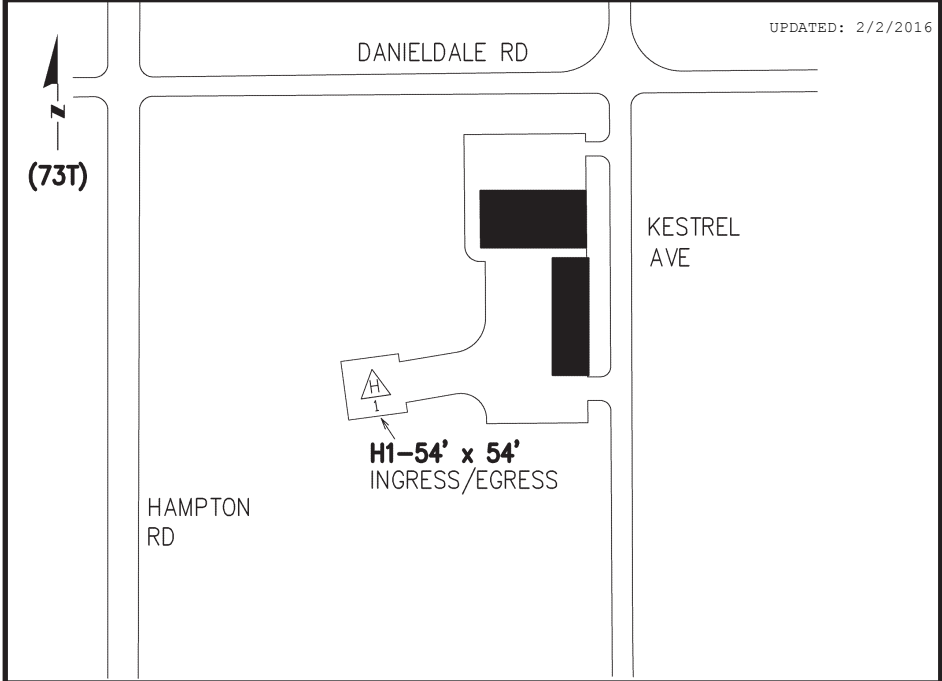

UPDATED: 2/2/2016

Lat: N 32° 37.90'
Lon: W 96° 51.31'

Elev: 649' MSL
TPA: STD

Sectional: DALLAS-FT WORTH
Downtown to Apt: 03 nm/N

Owner: CITY OF DESOTO
211 E PLEASANTON RUN RD
DESOTO TX 75115
Phone: 972-274-2489

Manager: KEN PAYATT
150E DANIELDALE RD
DESOTO TX 75115
214-379-6790

ATTENDANCE SCHEDULE: MON-SAT 8:00AM-6:00PM

FUEL: 100LLA

REPAIRS: Airframe: MAJOR

Power Plant: MAJOR

LIGHTS: RDO/CTL

UNICOM/CTAF: 122.9

REMARKS:

FIXED BASE OPERATOR: NONE