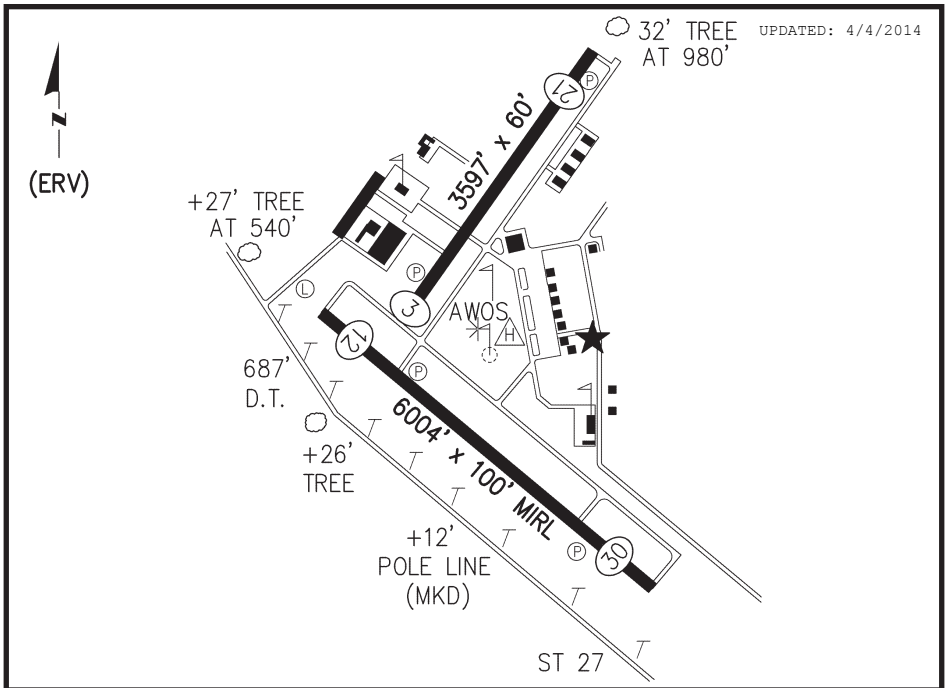

200 KERRVILLE, KERRVILLE MUNI / LOUIS SCHREINER FIELD (ERV)

**Lat:** N 29° 58.60'  
**Lon:** W 99° 05.14'

**Elev:** 1617' MSL  
**TPA:** STD

**Sectional:** SAN ANTONIO  
**Downtown to Apt:** 05 nm/SE

**Owner:** CITY OF KERRVILLE & KERR CO  
 1877 AIRPORT LOOP  
 KERRVILLE TX 78028  
**Phone:** 830-896-9399  
**Fax:** 830-896-9440

**REPAIRS:** Airframe: MAJOR      Power Plant: MAJOR

**LIGHTS:** DSK-DWN RDO/CTL

**UNICOM/CTAF:** 122.7

**AWOS:** 118.125 / 830-895-2204

**REMARKS:** FOOD/LODGING (4 MI); COURTESY CAR; TAXI; CAR RENTAL;  
 FLT INST; HIGH PRESSURE BOTTLED OXYGEN AVAIL; DEER  
 ON/IN VICINITY OF AIRPORT