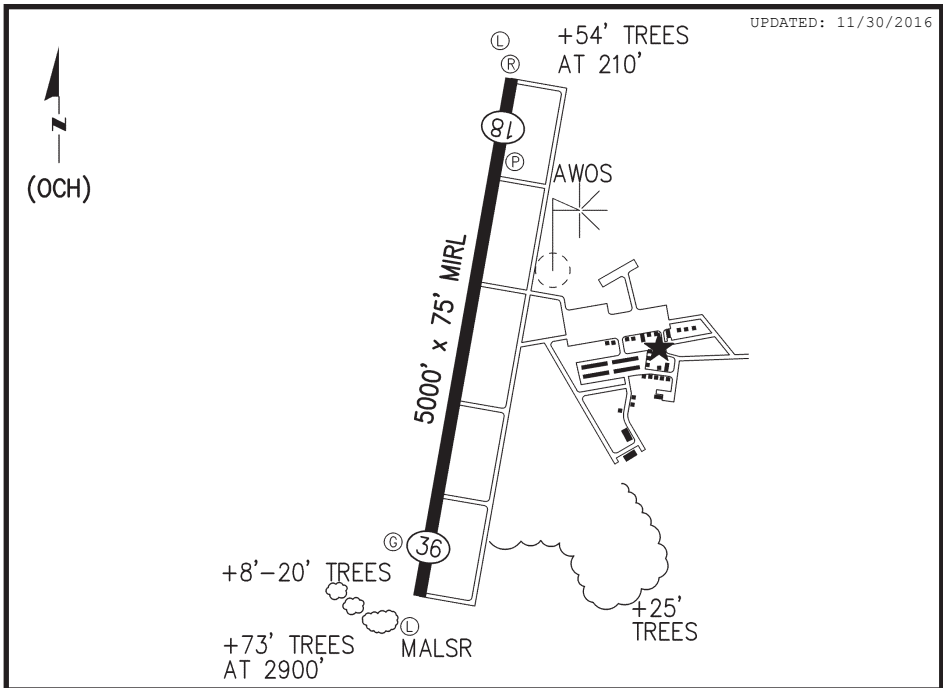

261 NACOGDOCHES, NACOGDOCHES A L MANGHAM JR RGNL (OCH)

UPDATED: 11/30/2016

Lat: N 31° 34.68'
Lon: W 94° 42.57'

Elev: 355' MSL
TPA: STD

Sectional: HOUSTON
Downtown to Apt: 03 nm/SW

Owner: CITY OF NACOGDOCHES
 P O BOX 635030
 NACOGDOCHES TX 75963
Phone: 936-559-2502

Manager: MARY URESTI
 P O BOX 635030
 NACOGDOCHES TX 75963-0648
 936-560-9567

ATTENDANCE SCHEDULE: 8:00AM-5:00PM

FUEL: JET A & 100LL FULL SERVE & SELF SERVICE 24HRS
 FUEL TRUCK AVAILABLE
 AFT HRS CALL 936-645-8760

REPAIRS: Airframe: MAJOR Power Plant: MAJOR

LIGHTS: DSK-DWN RDO/CTL **UNICOM/CTAF:** 123.0

AWOS: 135.625/936-564-5074

REMARKS: FOOD-LODGING(3MI); TAXI; FLT INST; BIRDS ON/IN VICINITY OF AIRPORT

FIXED BASE OPERATORS: CITY OF NACOGDOCHES 936-560-9567;
 KRAMER AIRCRAFT SERVICE 936-564-4440