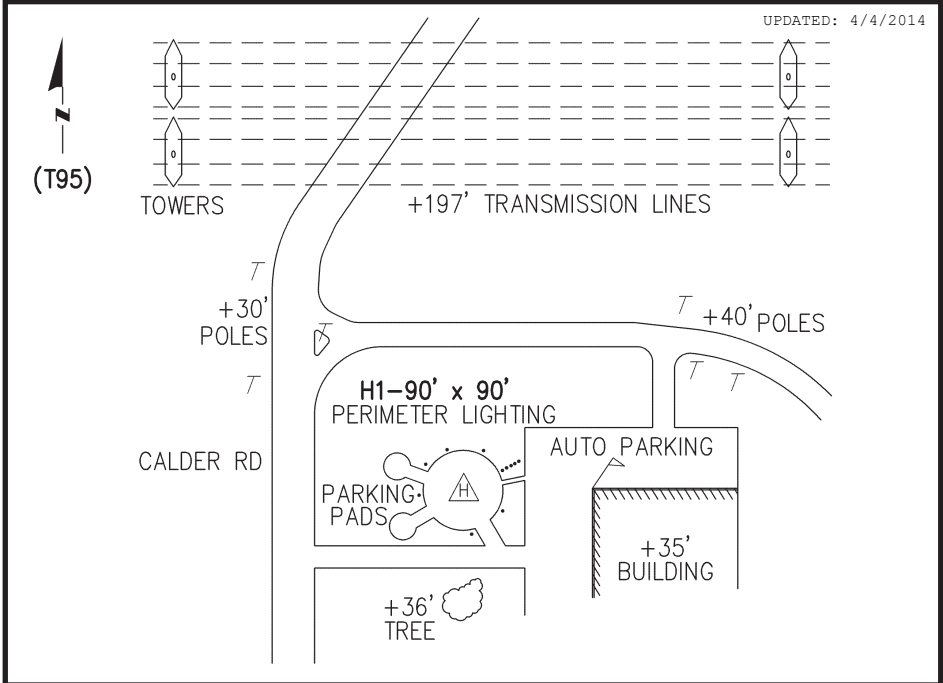

UPDATED: 4/4/2014

**Lat:** N 29° 29.30'  
**Lon:** W 95° 06.45'

**Elev:** 1640' MSL  
**TPA:** STD

**Sectional:** HOUSTON  
**Downtown to Apt:** 03 nm/SW

**Owner:** BAY ELECTRIC SUPPLY INC.  
P.O BOX 38  
LEAGUE CIY, TX 77573  
**Phone:** 281-332-3466  
**Fax:** 281-338-4925

**Manager:**

MARK PURYEAR  
PO BOX 38  
LEAGUE CITY, TX 77573  
281-332-3466

**ATTENDANCE SCHEDULE:** UNATTENDED

**FUEL:** NO

**REPAIRS:** NO

**LIGHTS:** DSK-DWN

**CTAF:** 122.9

**REMARKS:** NONE