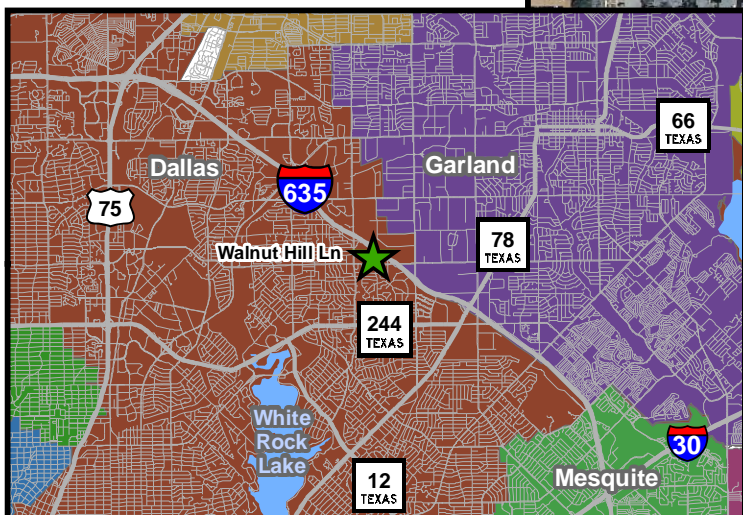

Highland Oaks Church of Christ

I-635 (LBJ East)
Public Meeting

Tuesday, June 17, 2014
Open House 5:00 p.m. - 7:00 p.m.

Highland Oaks
Church of Christ

Highland Oaks
Church of Christ

DIRECTIONS:

From Southeastbound I-635, take Exit 13 Walnut Hill Ln./Kingsley Rd./Jupiter Rd. Travel west on Walnut Hill Ln. for 0.3 mile. Highland Oaks Church of Christ will be on the north side of Walnut Hill Ln.

From Northwestbound I-635, take Exit 13 Jupiter Rd./Kingsley Rd./Walnut Hill Ln. Travel north on Jupiter Rd. for 0.2 mile and then west on Kingsley Rd./Walnut Hill Ln. for 0.7 mile. Highland Oaks Church of Christ will be on the north side of Walnut Hill Ln.