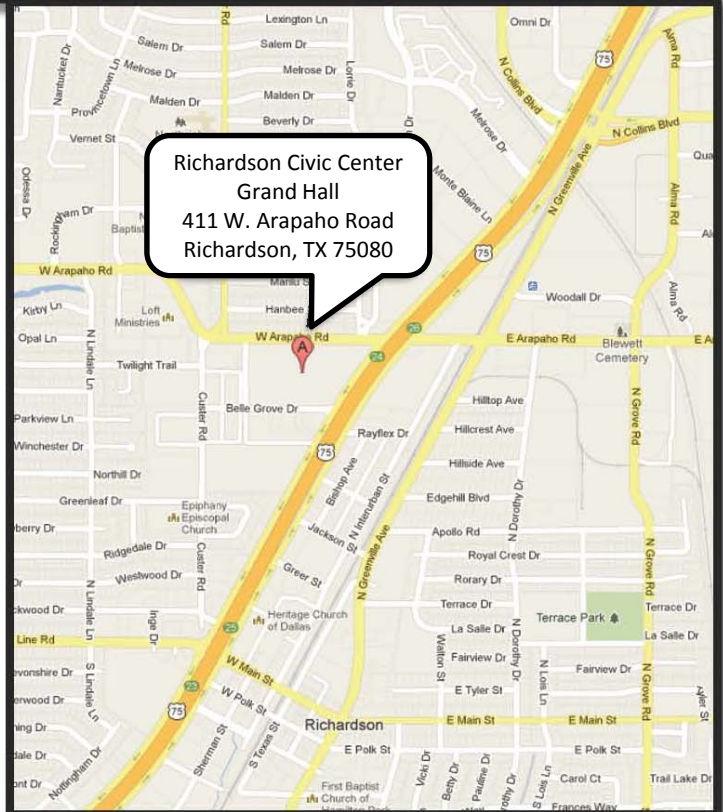

# US 75 EXPRESS LANES

### Driving Directions:

#### From the south

Take US 75 (Central Expressway) northeast  
Take exit 25 toward Arapaho Rd  
Stay left on service road and make a U turn  
Turn right onto Belle Grove Drive  
Turn right, then left  
Destination will be on the right

#### From the north

Take US 75 (Central Expressway) south  
Take exit 25 toward Collins Blvd/Arapaho Rd  
Turn right onto Belle Grove Drive Turn right,  
then left  
Destination will be on the right