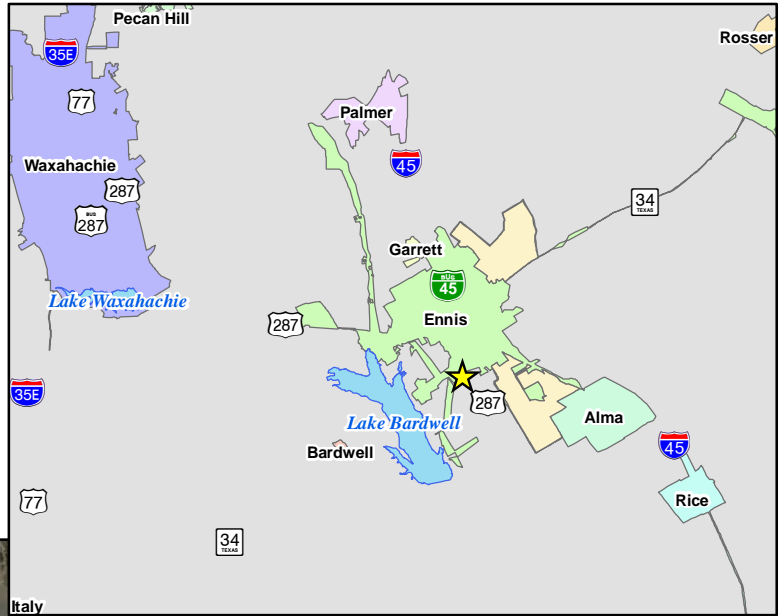

Directions To:

Ennis High School

US 287 Project
October 30, 2014

Open House 6:00 P.M.
Public Hearing 7:00 P.M.

Directions:

From South take IH 45 N:
head northwest on IH 45 N,
take exit 247 to merge onto US 287 N
toward Waxahachie,
turn right onto Ensign Rd,
stay on Ensign Rd about 1.1 mile,
Ennis High School is on the left.

From North take IH 45 S:
head southeast on IH 45 S,
take exit 247 to merge onto US 287 N
toward Waxahachie,
turn right onto Ensign Rd,
stay on Ensign Rd about 1.1 mile,
Ennis High School is on the left.

From Northwest take US 287:
head southeast on US 287 S,
pass SH 34/Lake Bardwell Dr,
stay on US 287 about 1.3 mile,
turn left onto Ensign Rd,
stay on Ensign Rd about 1.1 mile,
Ennis High School is on the left.