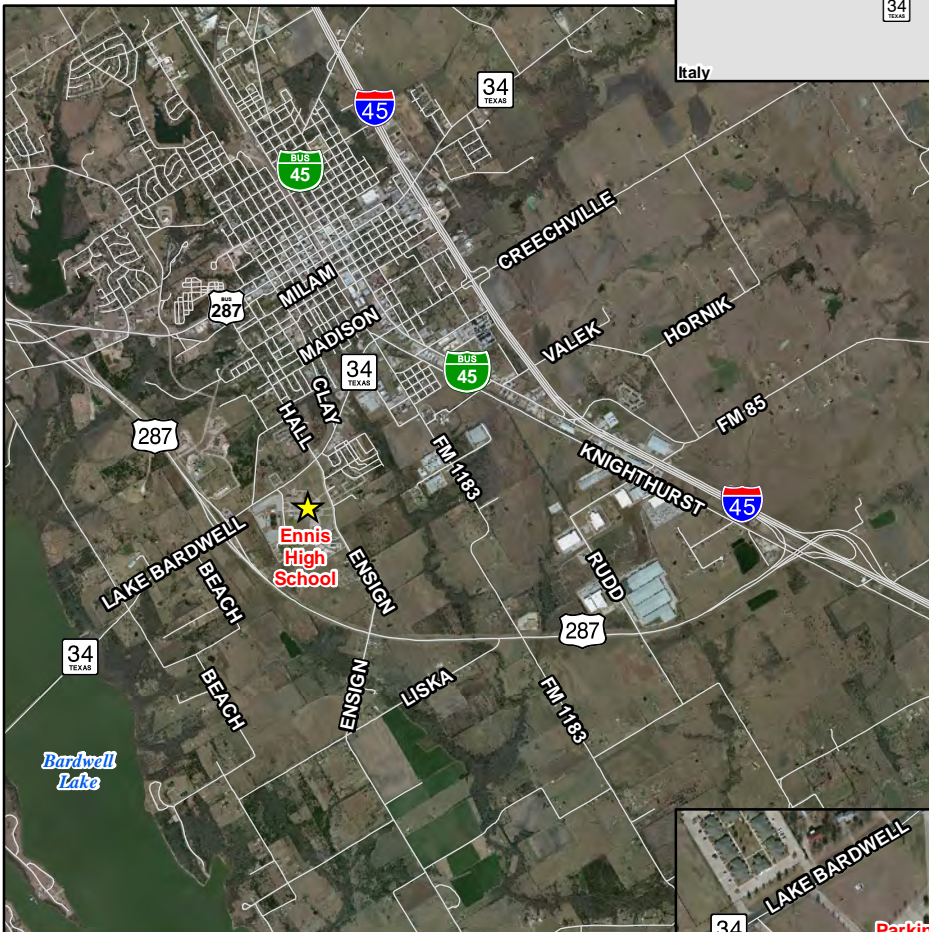

Directions To:

Ennis High School

US 287 Project
October 30, 2014

Open House 6:00 P.M.
Public Hearing 7:00 P.M.

Directions:

From South take IH 45 N:
head northwest on IH 45 N,
take exit 247 to merge onto US 287 N
toward Waxahachie,
turn right onto Ensign Rd,
stay on Ensign Rd about 1.1 mile,
Ennis High School is on the left.

From North take IH 45 S:
head southeast on IH 45 S,
take exit 247 to merge onto US 287 N
toward Waxahachie,
turn right onto Ensign Rd,
stay on Ensign Rd about 1.1 mile,
Ennis High School is on the left.

From Northwest take US 287:
head southeast on US 287 S,
pass SH 34/Lake Bardwell Dr,
stay on US 287 about 1.3 mile,
turn left onto Ensign Rd,
stay on Ensign Rd about 1.1 mile,
Ennis High School is on the left.