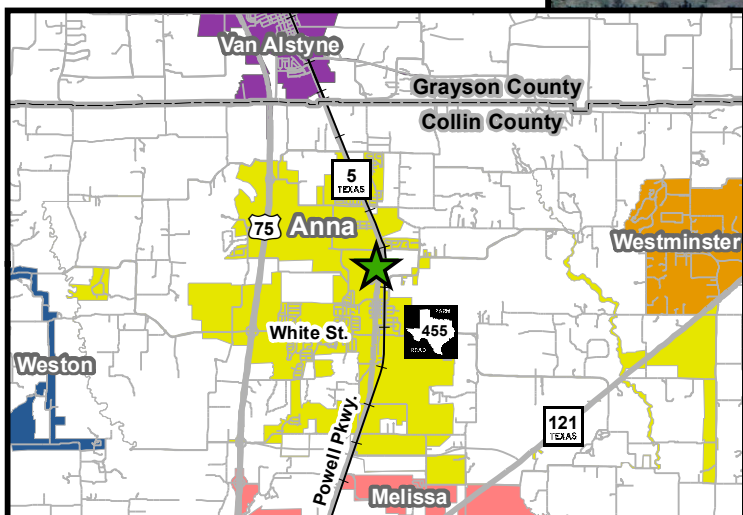

Anna Middle School

SH 5
Public Meeting

Tuesday, July 15, 2014
Open House 5:30 p.m. - 7:30 p.m.

DIRECTIONS:

From Northbound/Southbound US 75, take Exit 48 for FM 455/Anna-Weston Rd.

Travel east on FM 455 for 2 miles, then turn left (north) onto SH 5/N. Powell Pkwy.

Travel north on SH 5/N. Powell Pkwy. for approximately 1 mile.

Anna Middle School will be on the left.

Anna Middle School

1201 North Powell Parkway

Anna, Texas 75409