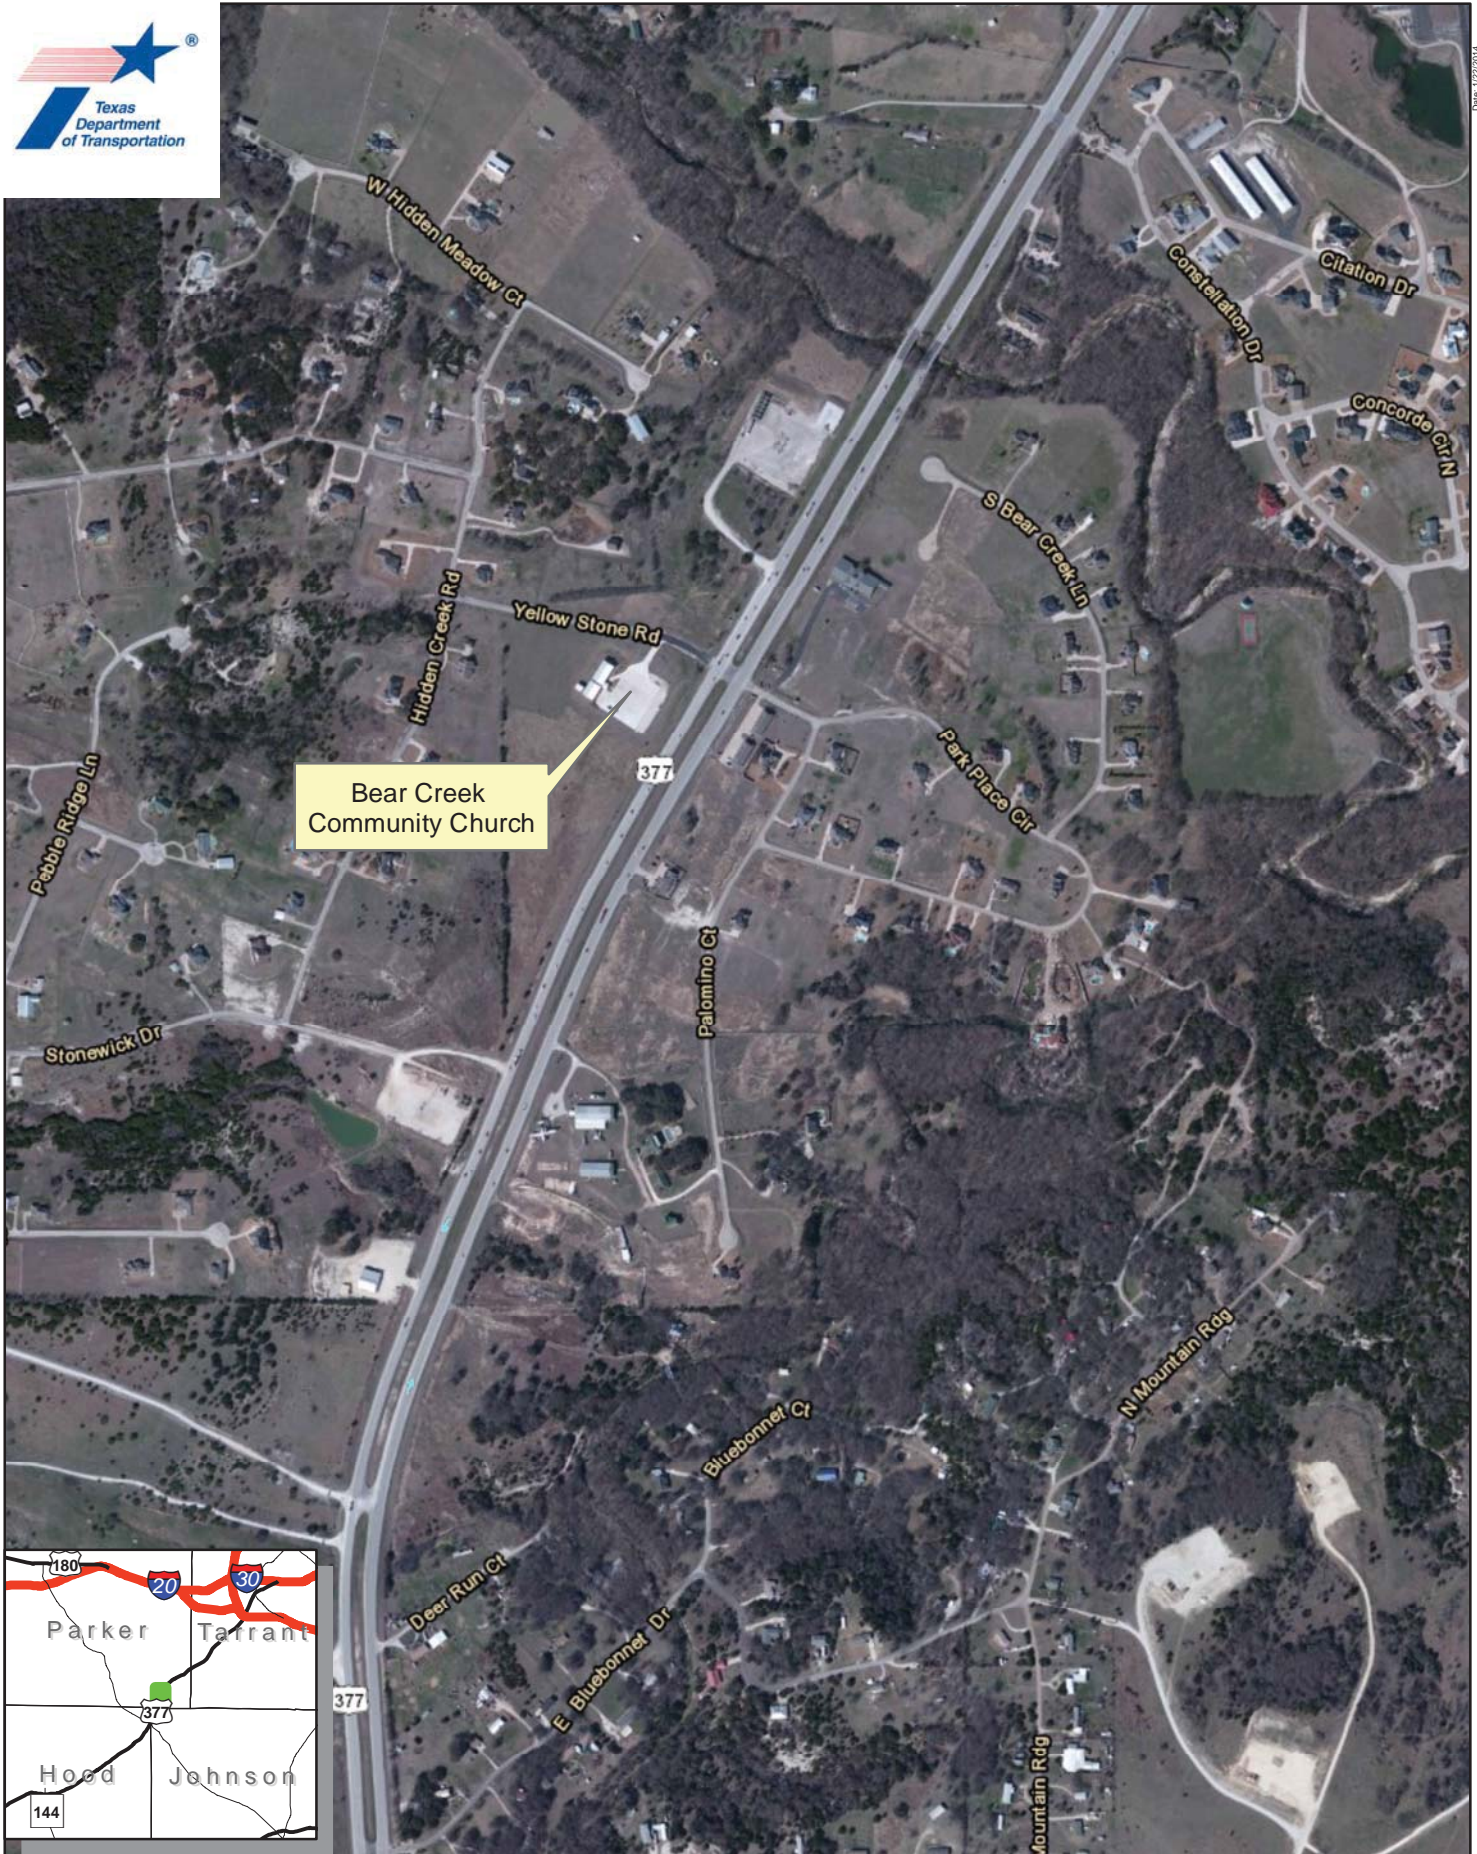

Date: 1/22/2014

Bear Creek
Community Church