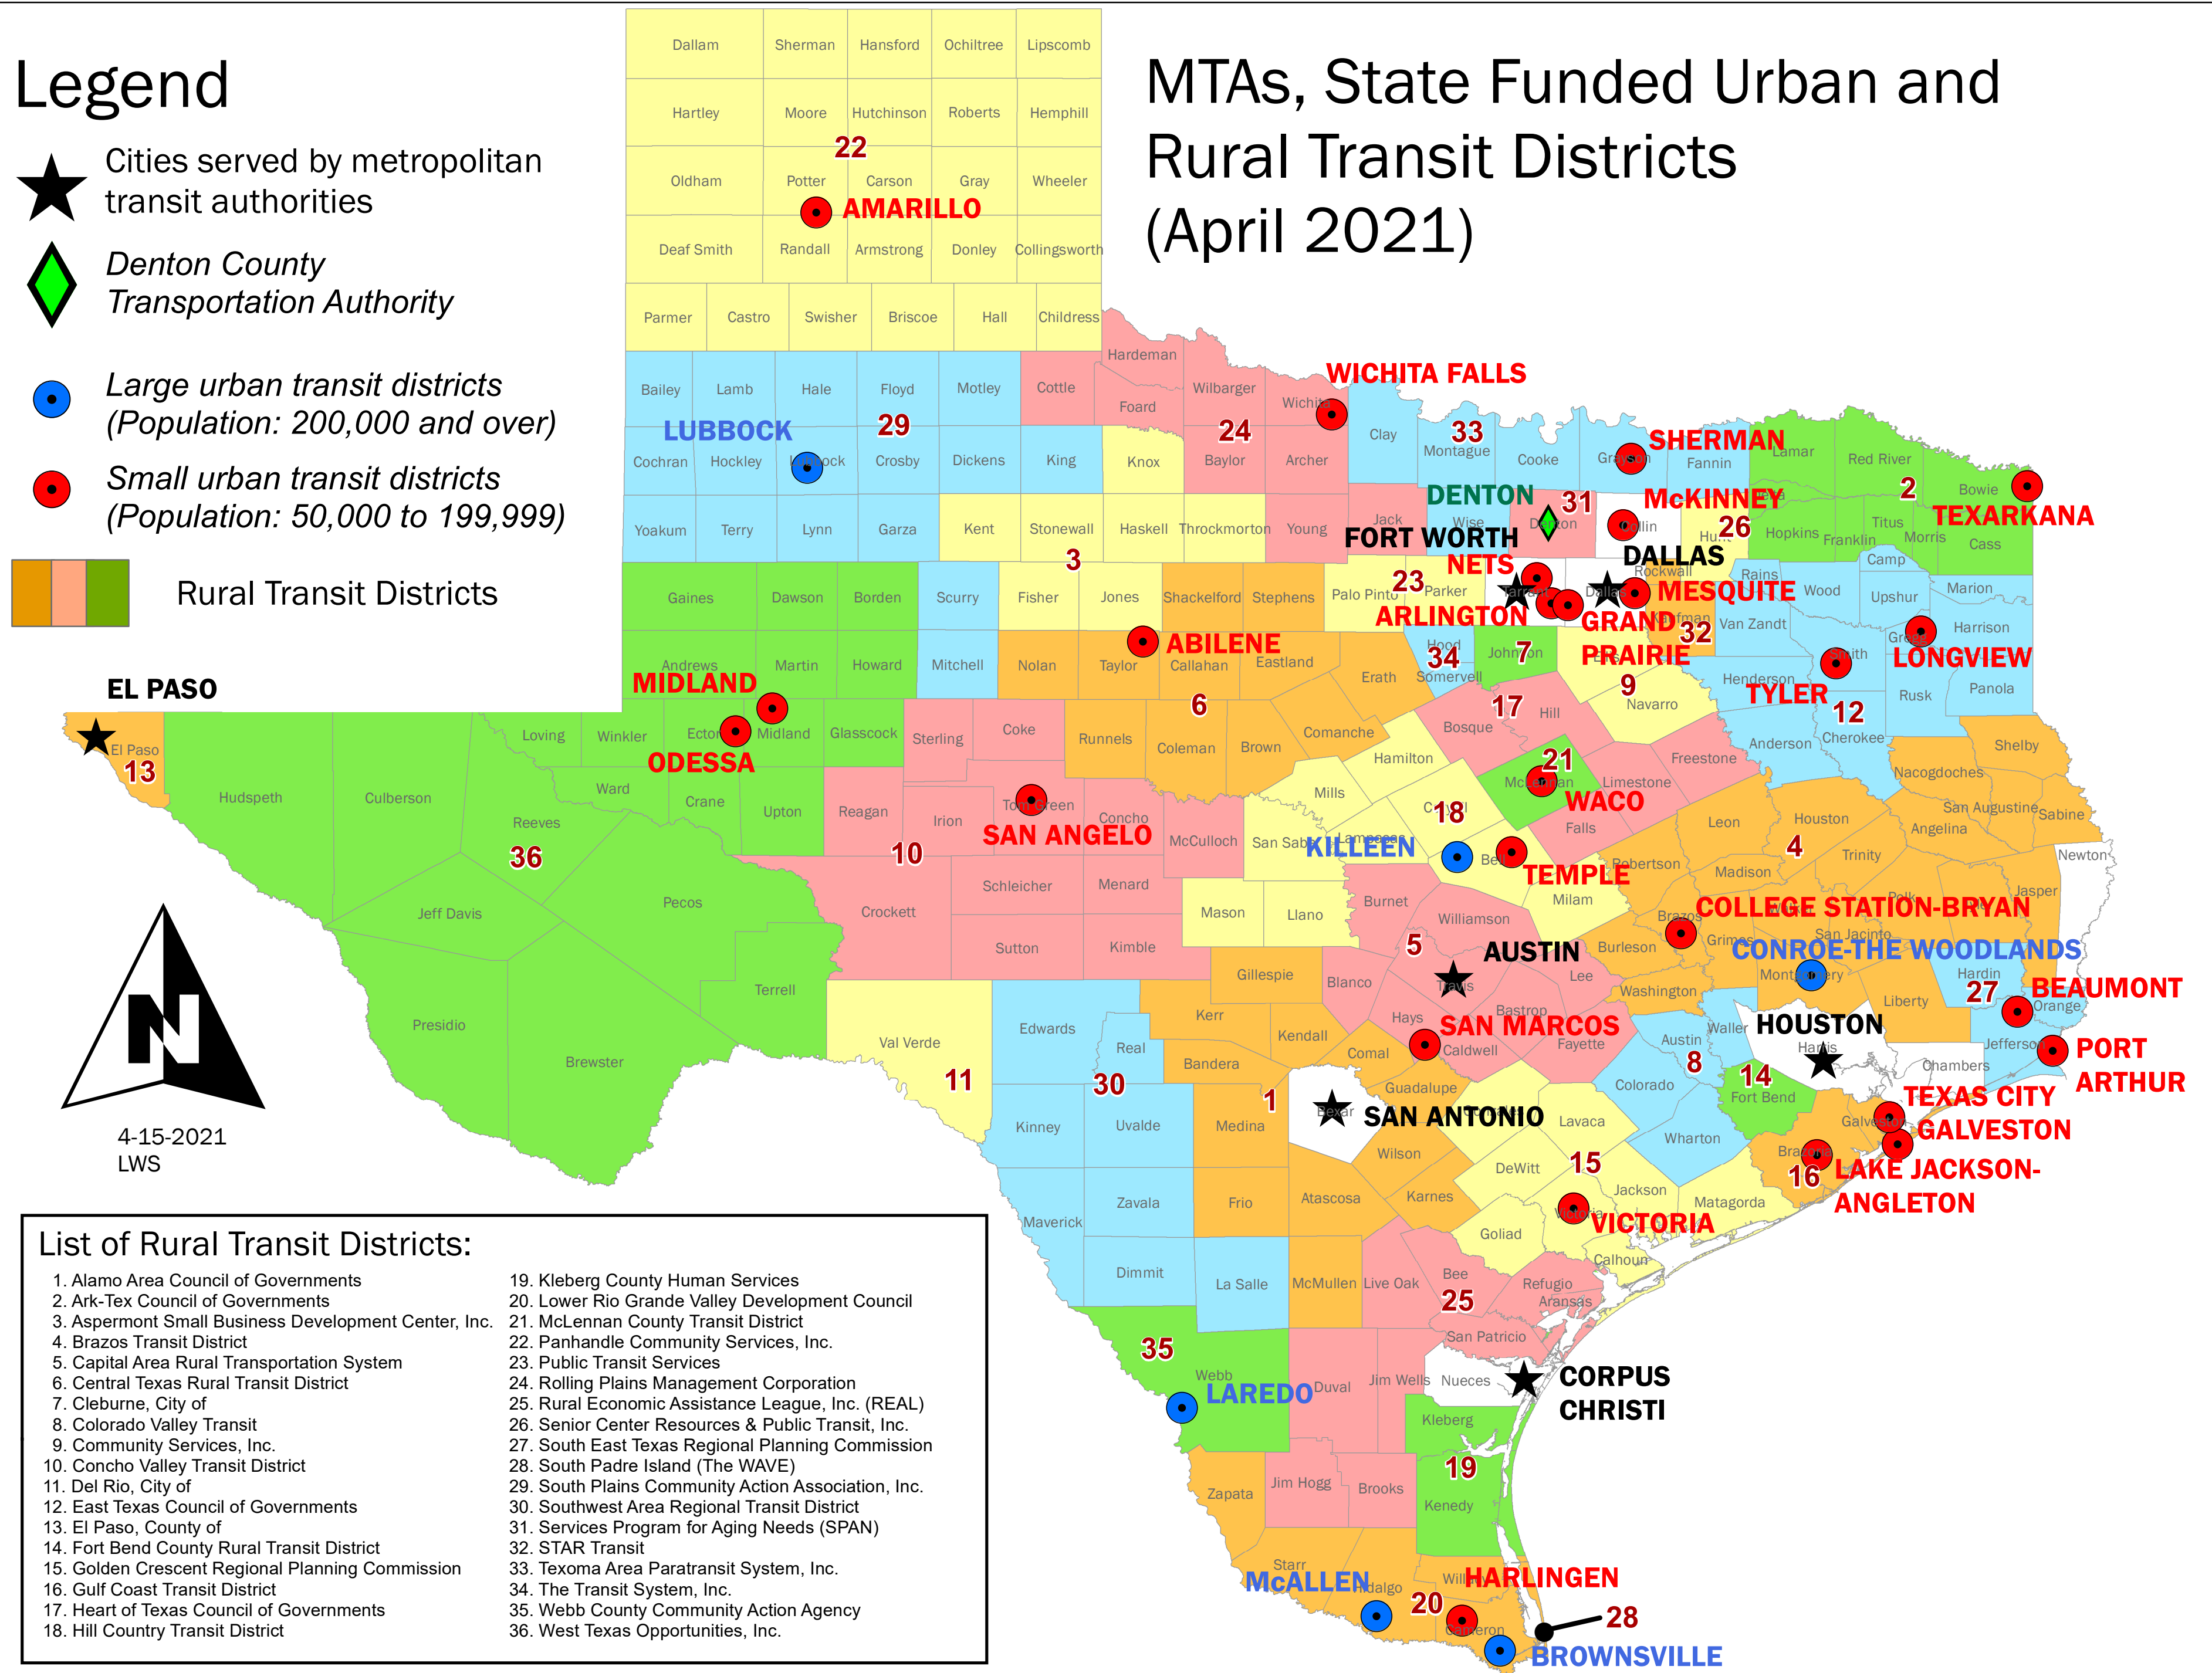

Legend

- ★ Cities served by metropolitan transit authorities
- Denton County Transportation Authority
- Large urban transit districts (Population: 200,000 and over)
- Small urban transit districts (Population: 50,000 to 199,999)
- Rural Transit Districts

MTAs, State Funded Urban and Rural Transit Districts (April 2021)

1. **List of Rural Transit Districts:**

1. Alamo Area Council of Governments	19. Kleberg County Human Services
2. Ark-Tex Council of Governments	20. Lower Rio Grande Valley Development Council
3. Aspermont Small Business Development Center, Inc.	21. McLennan County Transit District
4. Brazos Transit District	22. Panhandle Community Services, Inc.
5. Capital Area Rural Transportation System	23. Public Transit Services
6. Central Texas Rural Transit District	24. Rolling Plains Management Corporation
7. Cleburne, City of	25. Rural Economic Assistance League, Inc. (REAL)
8. Colorado Valley Transit	26. Senior Center Resources & Public Transit, Inc.
9. Community Services, Inc.	27. South East Texas Regional Planning Commission
10. Concho Valley Transit District	28. South Padre Island (The WAVE)
11. Del Rio, City of	29. South Plains Community Action Association, Inc.
12. East Texas Council of Governments	30. Southwest Area Regional Transit District
13. El Paso, County of	31. Services Program for Aging Needs (SPAN)
14. Fort Bend County Rural Transit District	32. STAR Transit
15. Golden Crescent Regional Planning Commission	33. Texoma Area Paratransit System, Inc.
16. Gulf Coast Transit District	34. The Transit System, Inc.
17. Heart of Texas Council of Governments	35. Webb County Community Action Agency
18. Hill Country Transit District	36. West Texas Opportunities, Inc.