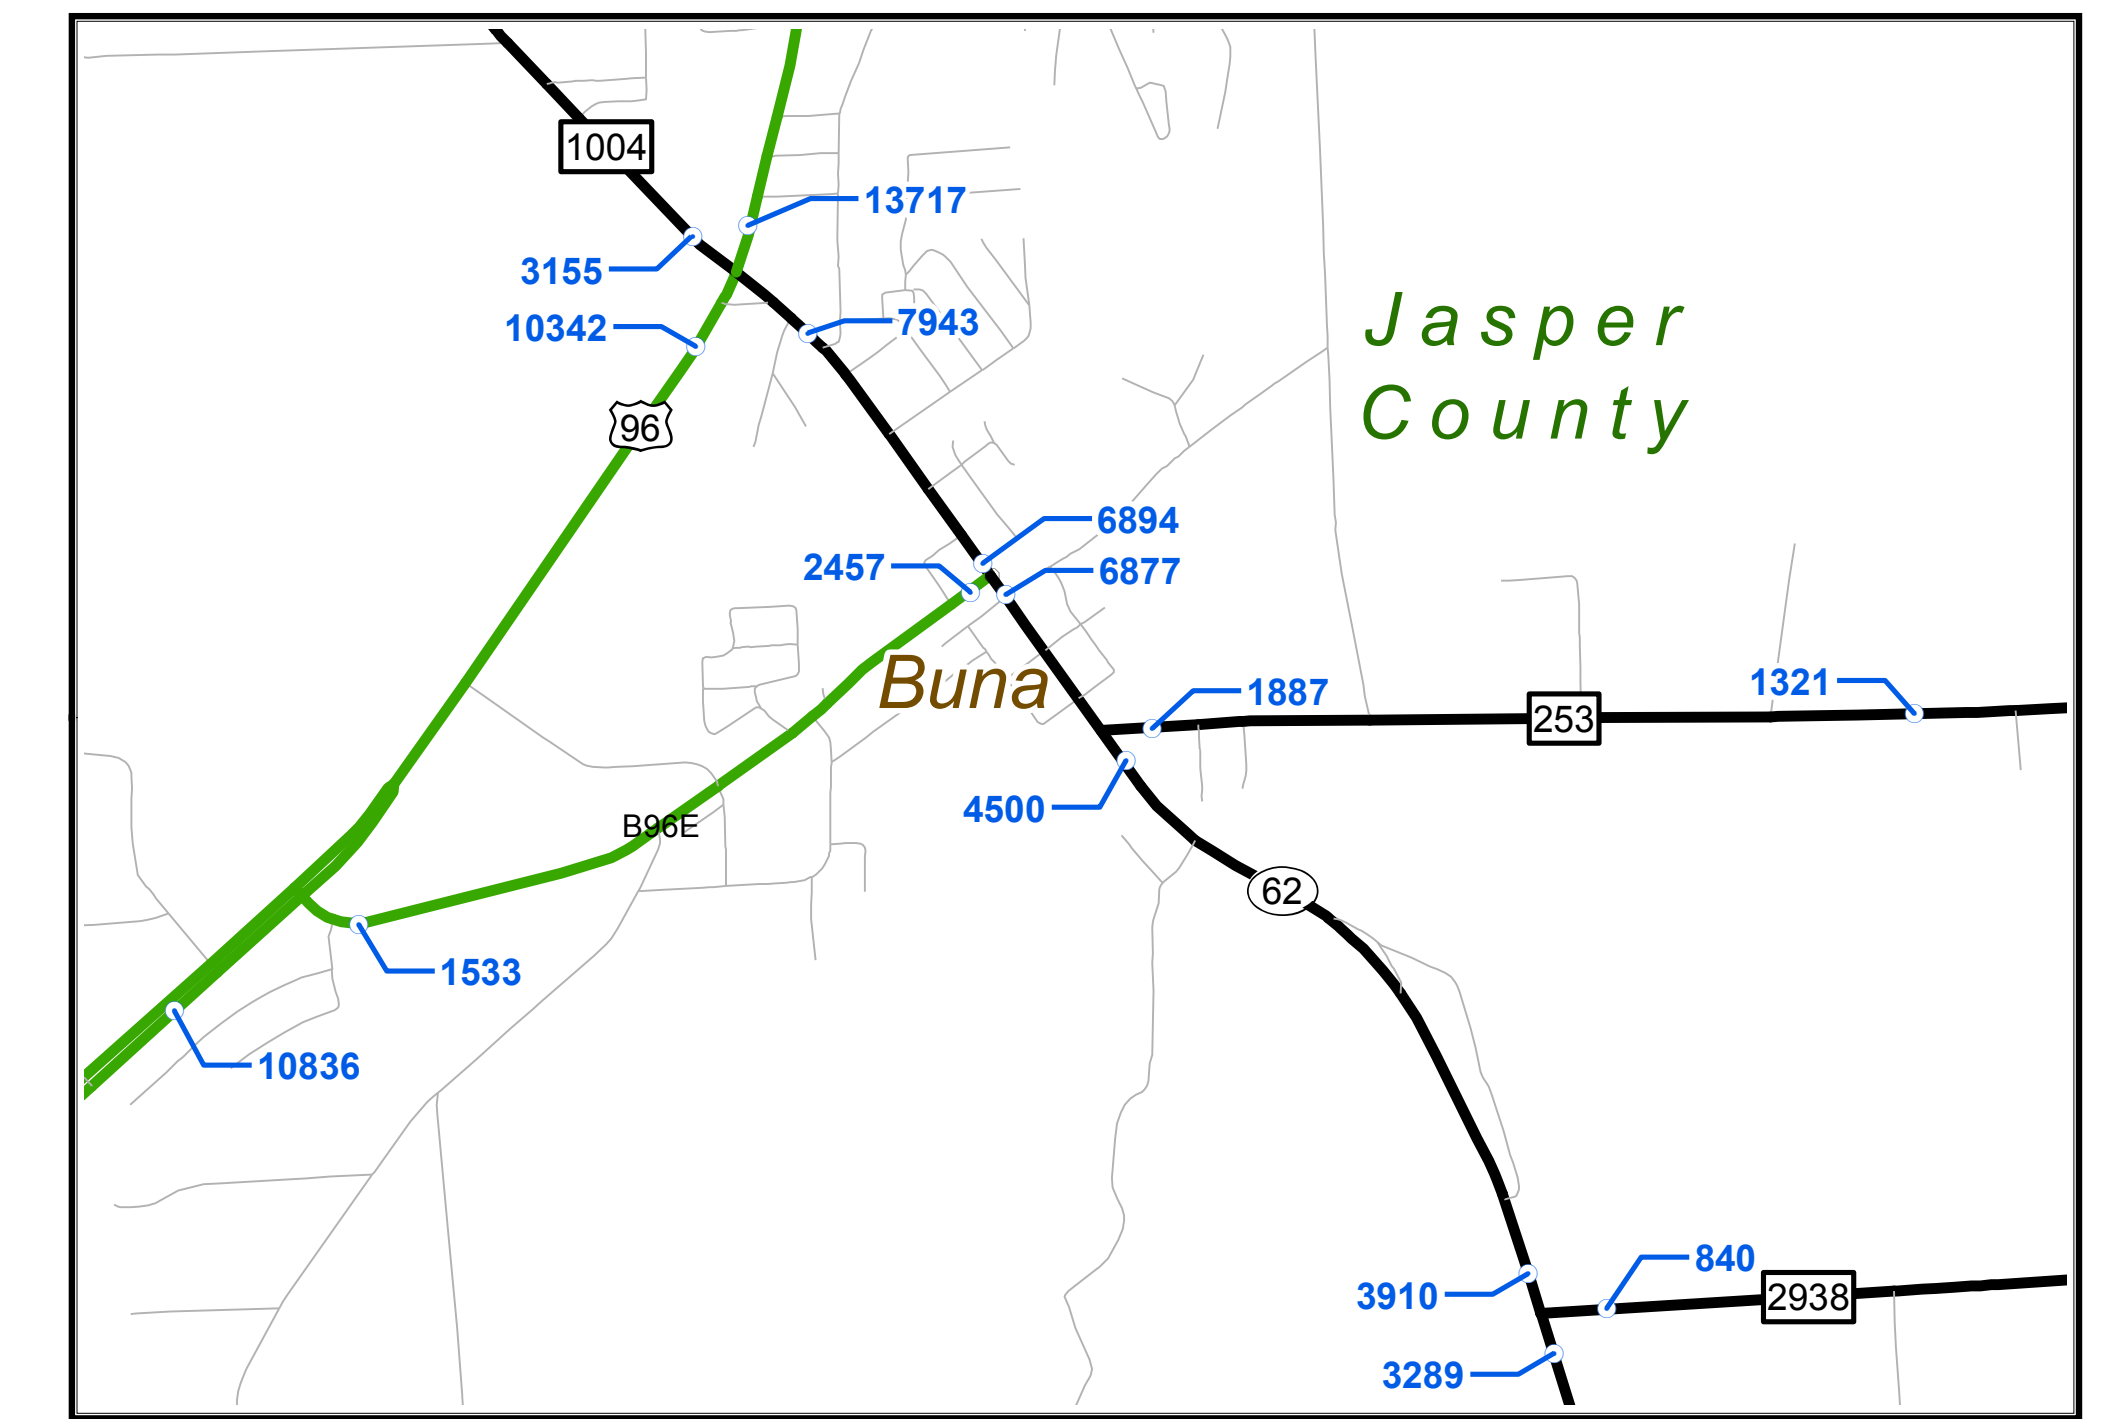

- AADT
- Unincorp Towns
- Rds & Streets
- BF
- BI
- BS
- BU
- FM
- FS
- IH
- PR
- RE
- RM
- RR
- RS
- SH
- SL
- SS
- UA
- UP
- US

COPYRIGHT 2014 by the Texas Department of Transportation.
All rights reserved.
NOTICE: This map has been prepared for internal use by the Texas Department of Transportation. Accuracy is limited to the validity of available data.

2013 BEAUMONT DISTRICT TRAFFIC MAP

PREPARED BY THE
Texas Department of Transportation
Transportation Planning and Programming Division
IN COOPERATION WITH THE
U.S. Department of Transportation

- AADT
- Unincorp Towns
- Rds & Streets
- BF
- BS
- BU
- FM
- FS
- PR
- RE
- RM
- RR
- RS
- SH
- SL
- SS
- UA
- UP
- US
- Lakes
- Cities
- County