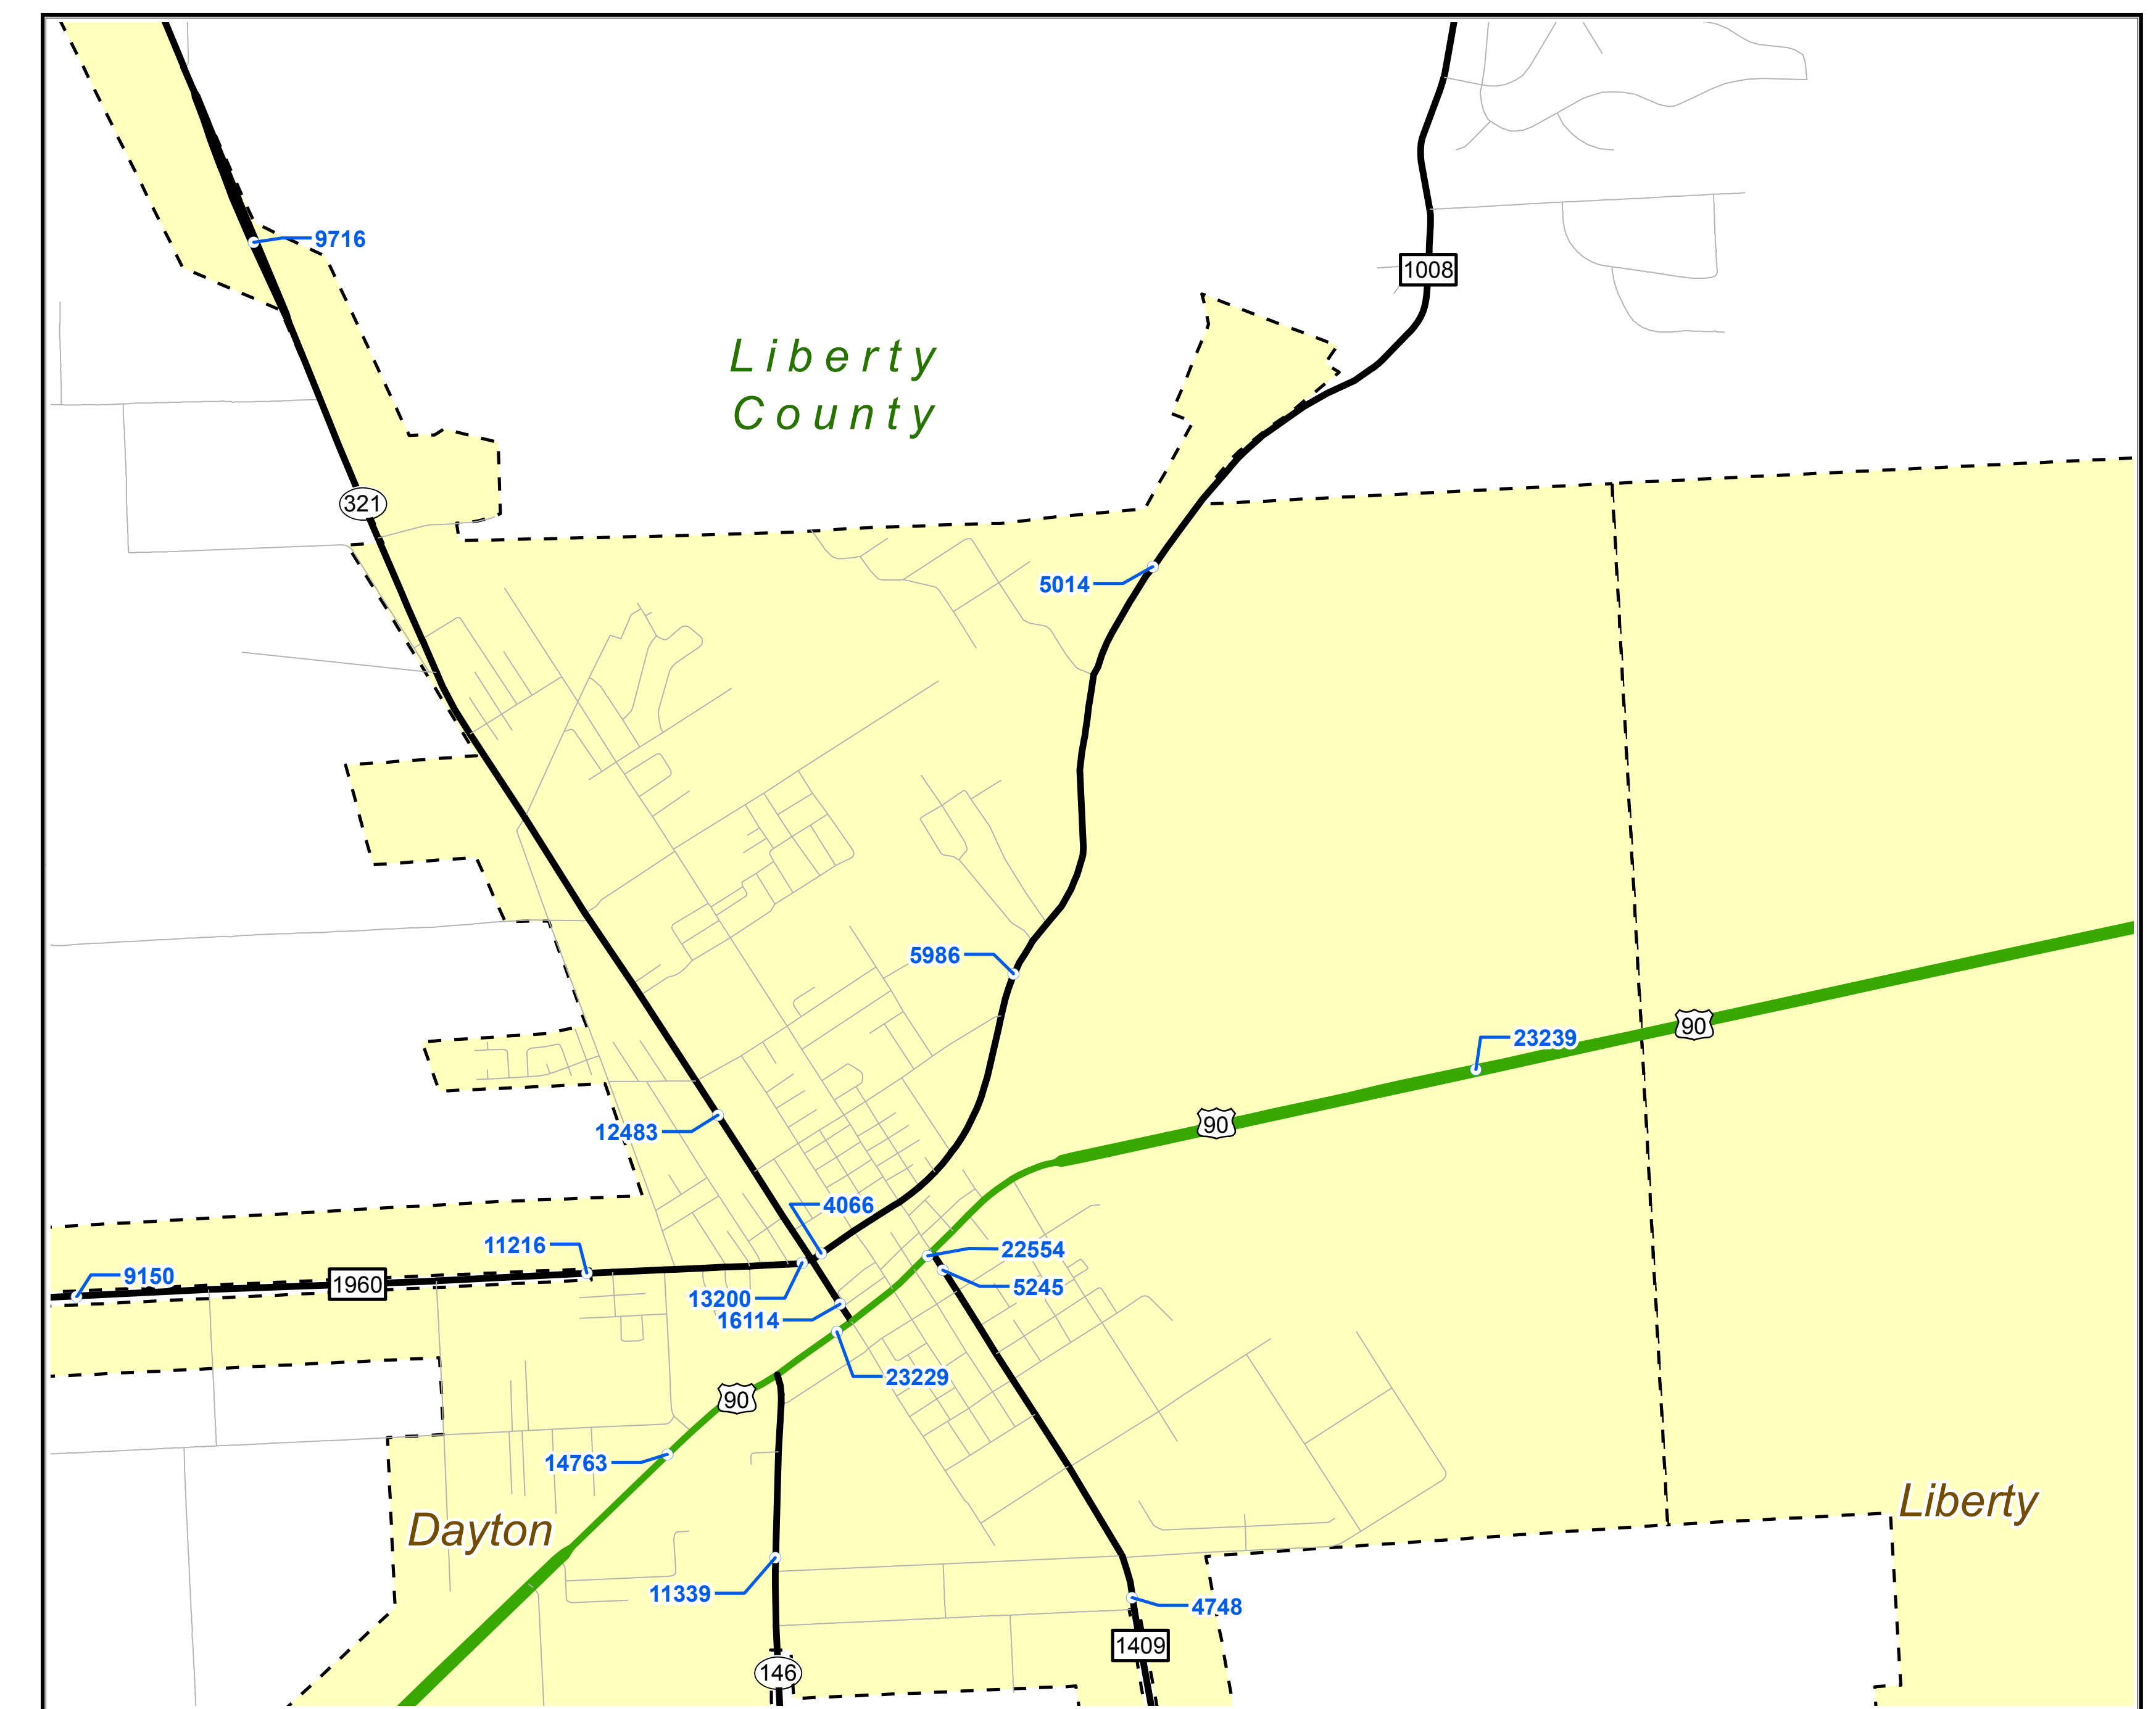

- AADT
- Unincorp Towns
- Rds & Streets
- BF
- BI
- BS
- BU
- FM
- FS
- IH
- PR
- RE
- RM
- RR
- RS
- SH
- SL
- SS
- UA
- UP
- US

COPYRIGHT 2014 by the Texas Department of Transportation.
All rights reserved.
NOTICE: This map has been prepared for internal use by the Texas Department of Transportation. Accuracy is limited to the validity of available data.

2013 BEAUMONT DISTRICT TRAFFIC MAP

PREPARED BY THE
Texas Department of Transportation
Transportation Planning and Programming Division
IN COOPERATION WITH THE
U.S. Department of Transportation

- AADT
- Unincorp Towns
- Rds & Streets
- BF
- BS
- BU
- FM
- FS
- PR
- RE
- RM
- RR
- RS
- SH
- SL
- SS
- UA
- UP
- US
- Lakes
- Cities
- County

COPYRIGHT 2014 by the Texas Department of Transportation. All rights reserved.
 NOTICE: This map has been prepared for internal use by the Texas Department of Transportation. Accuracy is limited to the validity of available data.