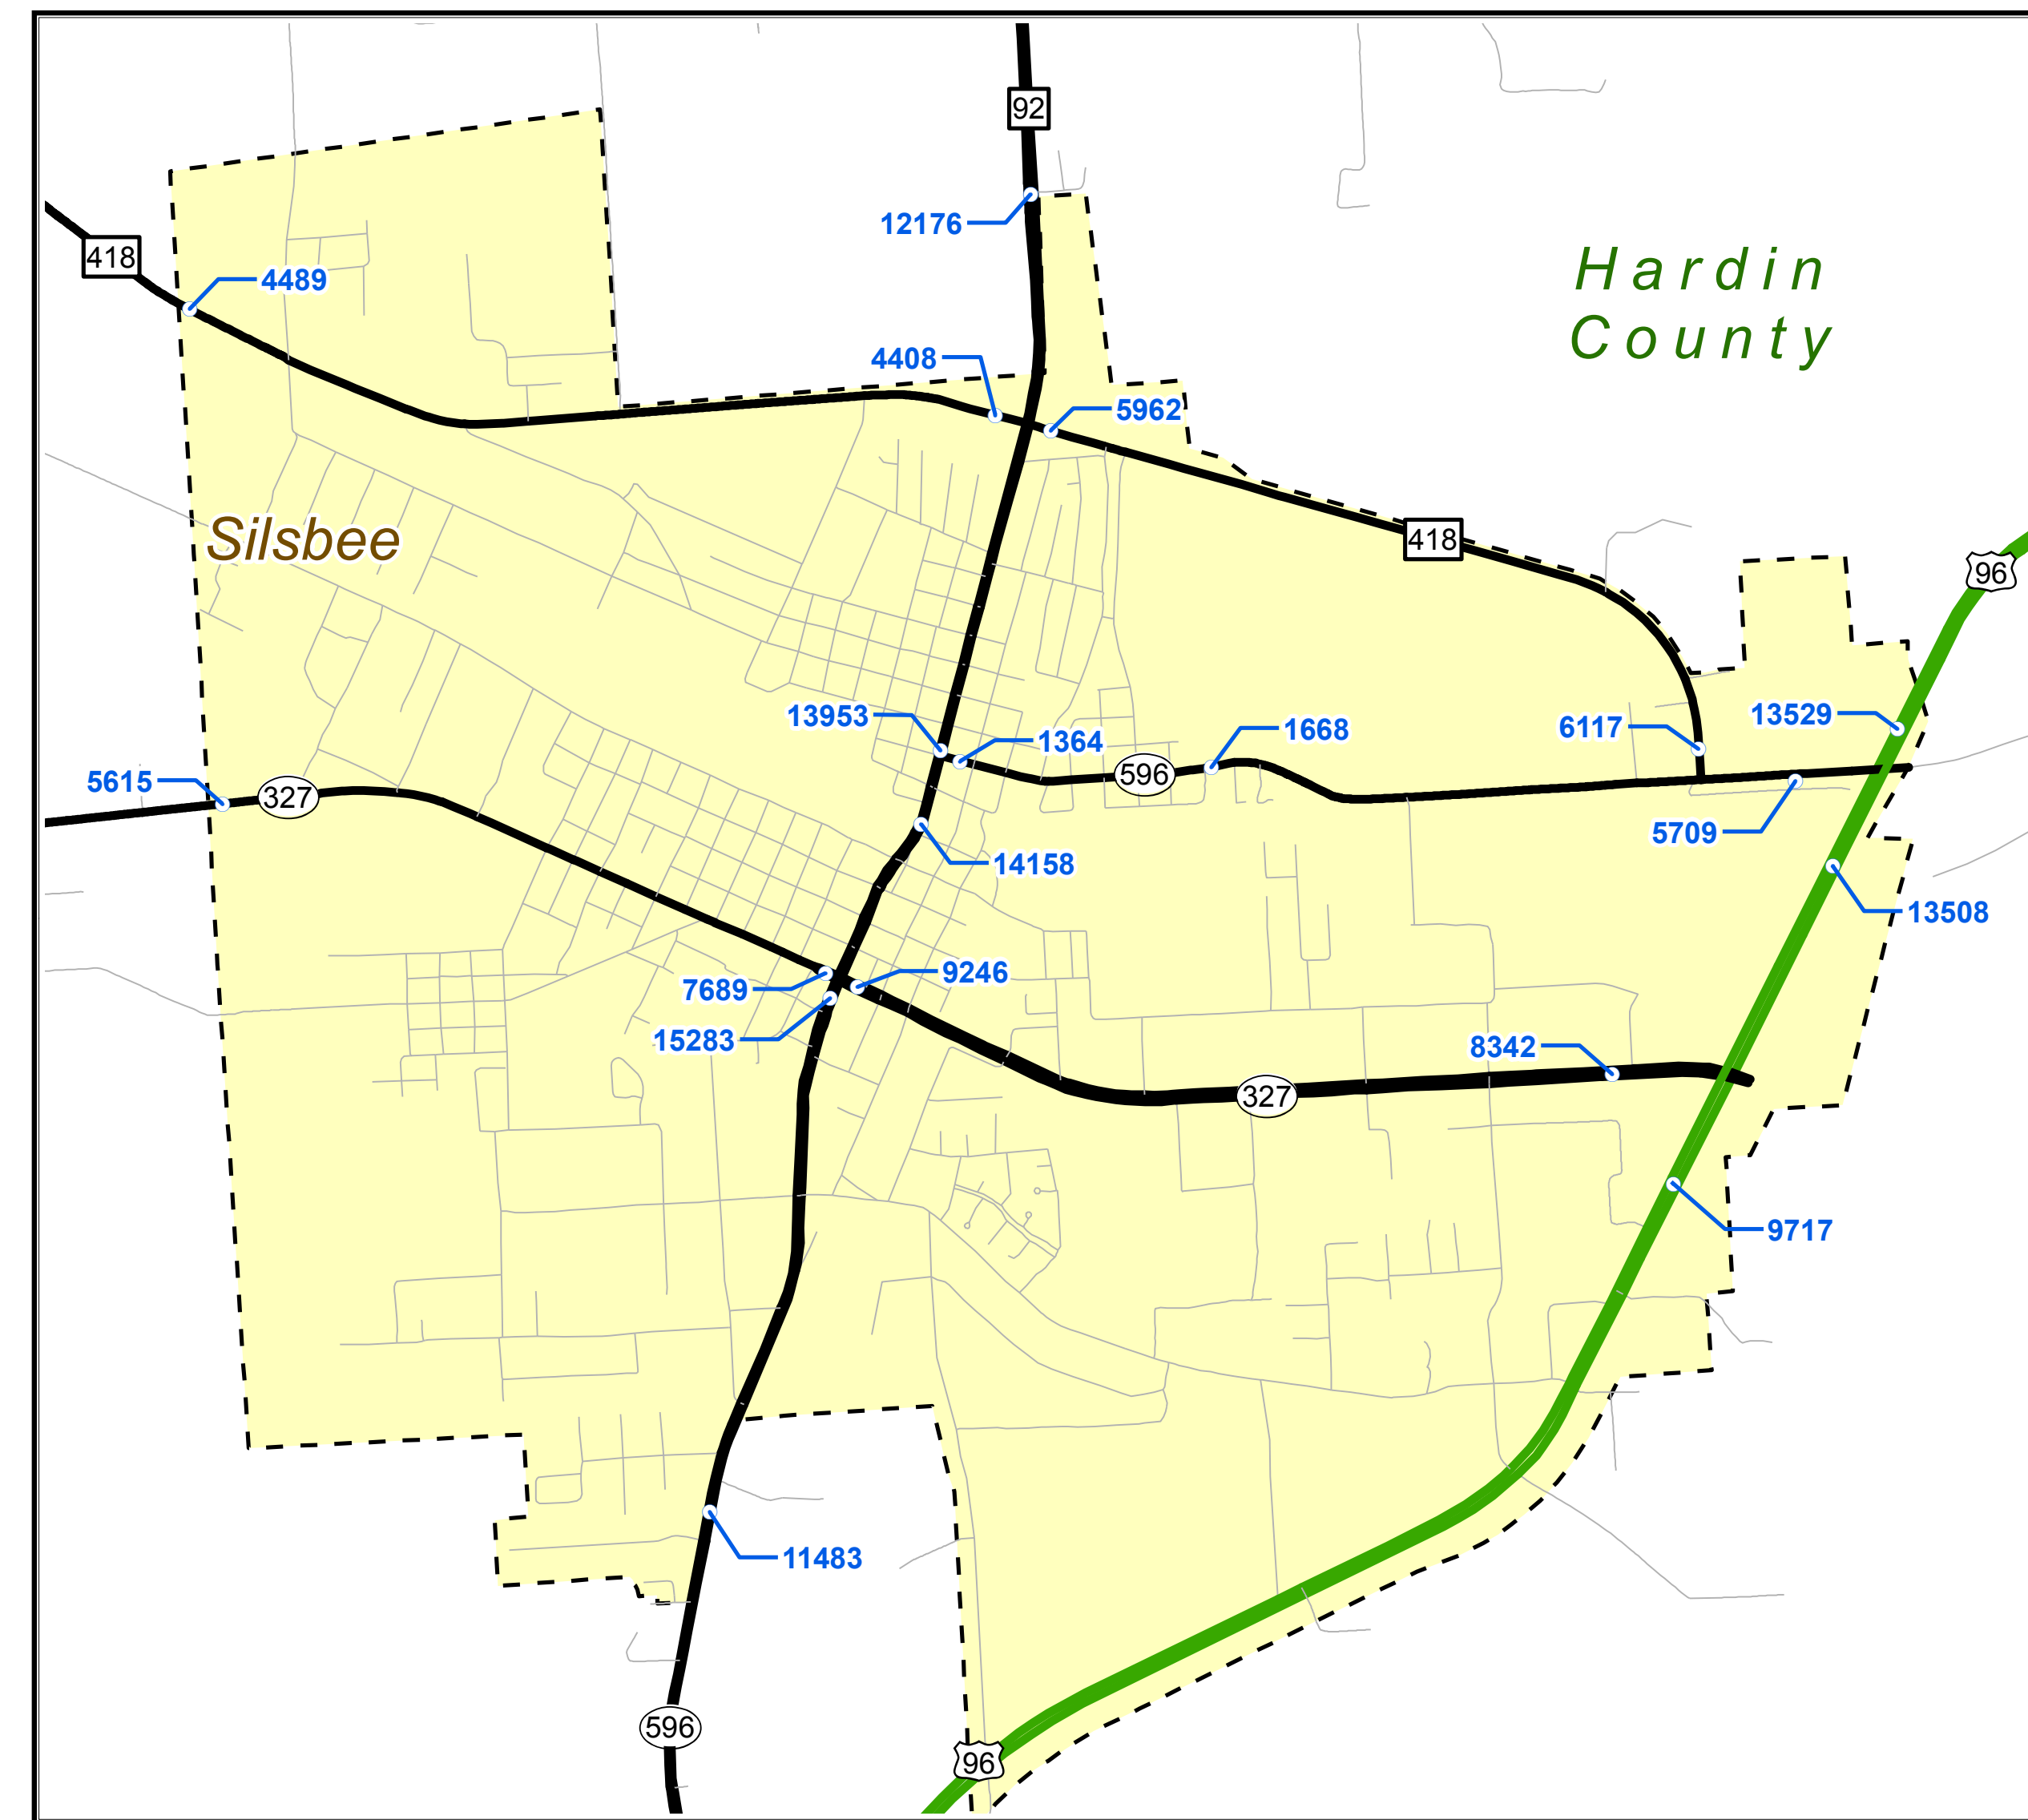

- AADT
- Unincorp Towns
- Rds & Streets
- BF
- BI
- BS
- BU
- FM
- FS
- IH
- PR
- RE
- RM
- RR
- RS
- SH
- SL
- SS
- UA
- UP
- US

COPYRIGHT 2014 by the Texas Department of Transportation.
All rights reserved.
NOTICE: This map has been prepared for internal use by the Texas Department of Transportation. Accuracy is limited to the validity of available data.

2013 BEAUMONT DISTRICT TRAFFIC MAP

PREPARED BY THE
Texas Department of Transportation
Transportation Planning and Programming Division
IN COOPERATION WITH THE
U.S. Department of Transportation

- AADT
- Unincorp Towns
- Rds & Streets
- BF
- BS
- BU
- FM
- FS
- PR
- RE
- RM
- RR
- RS
- SH
- SL
- SS
- UA
- UP
- US
- Lakes
- Cities
- County

COPYRIGHT 2014 by the Texas Department of Transportation. All rights reserved.
 NOTICE: This map has been prepared for internal use by the Texas Department of Transportation. Accuracy is limited to the validity of available data.