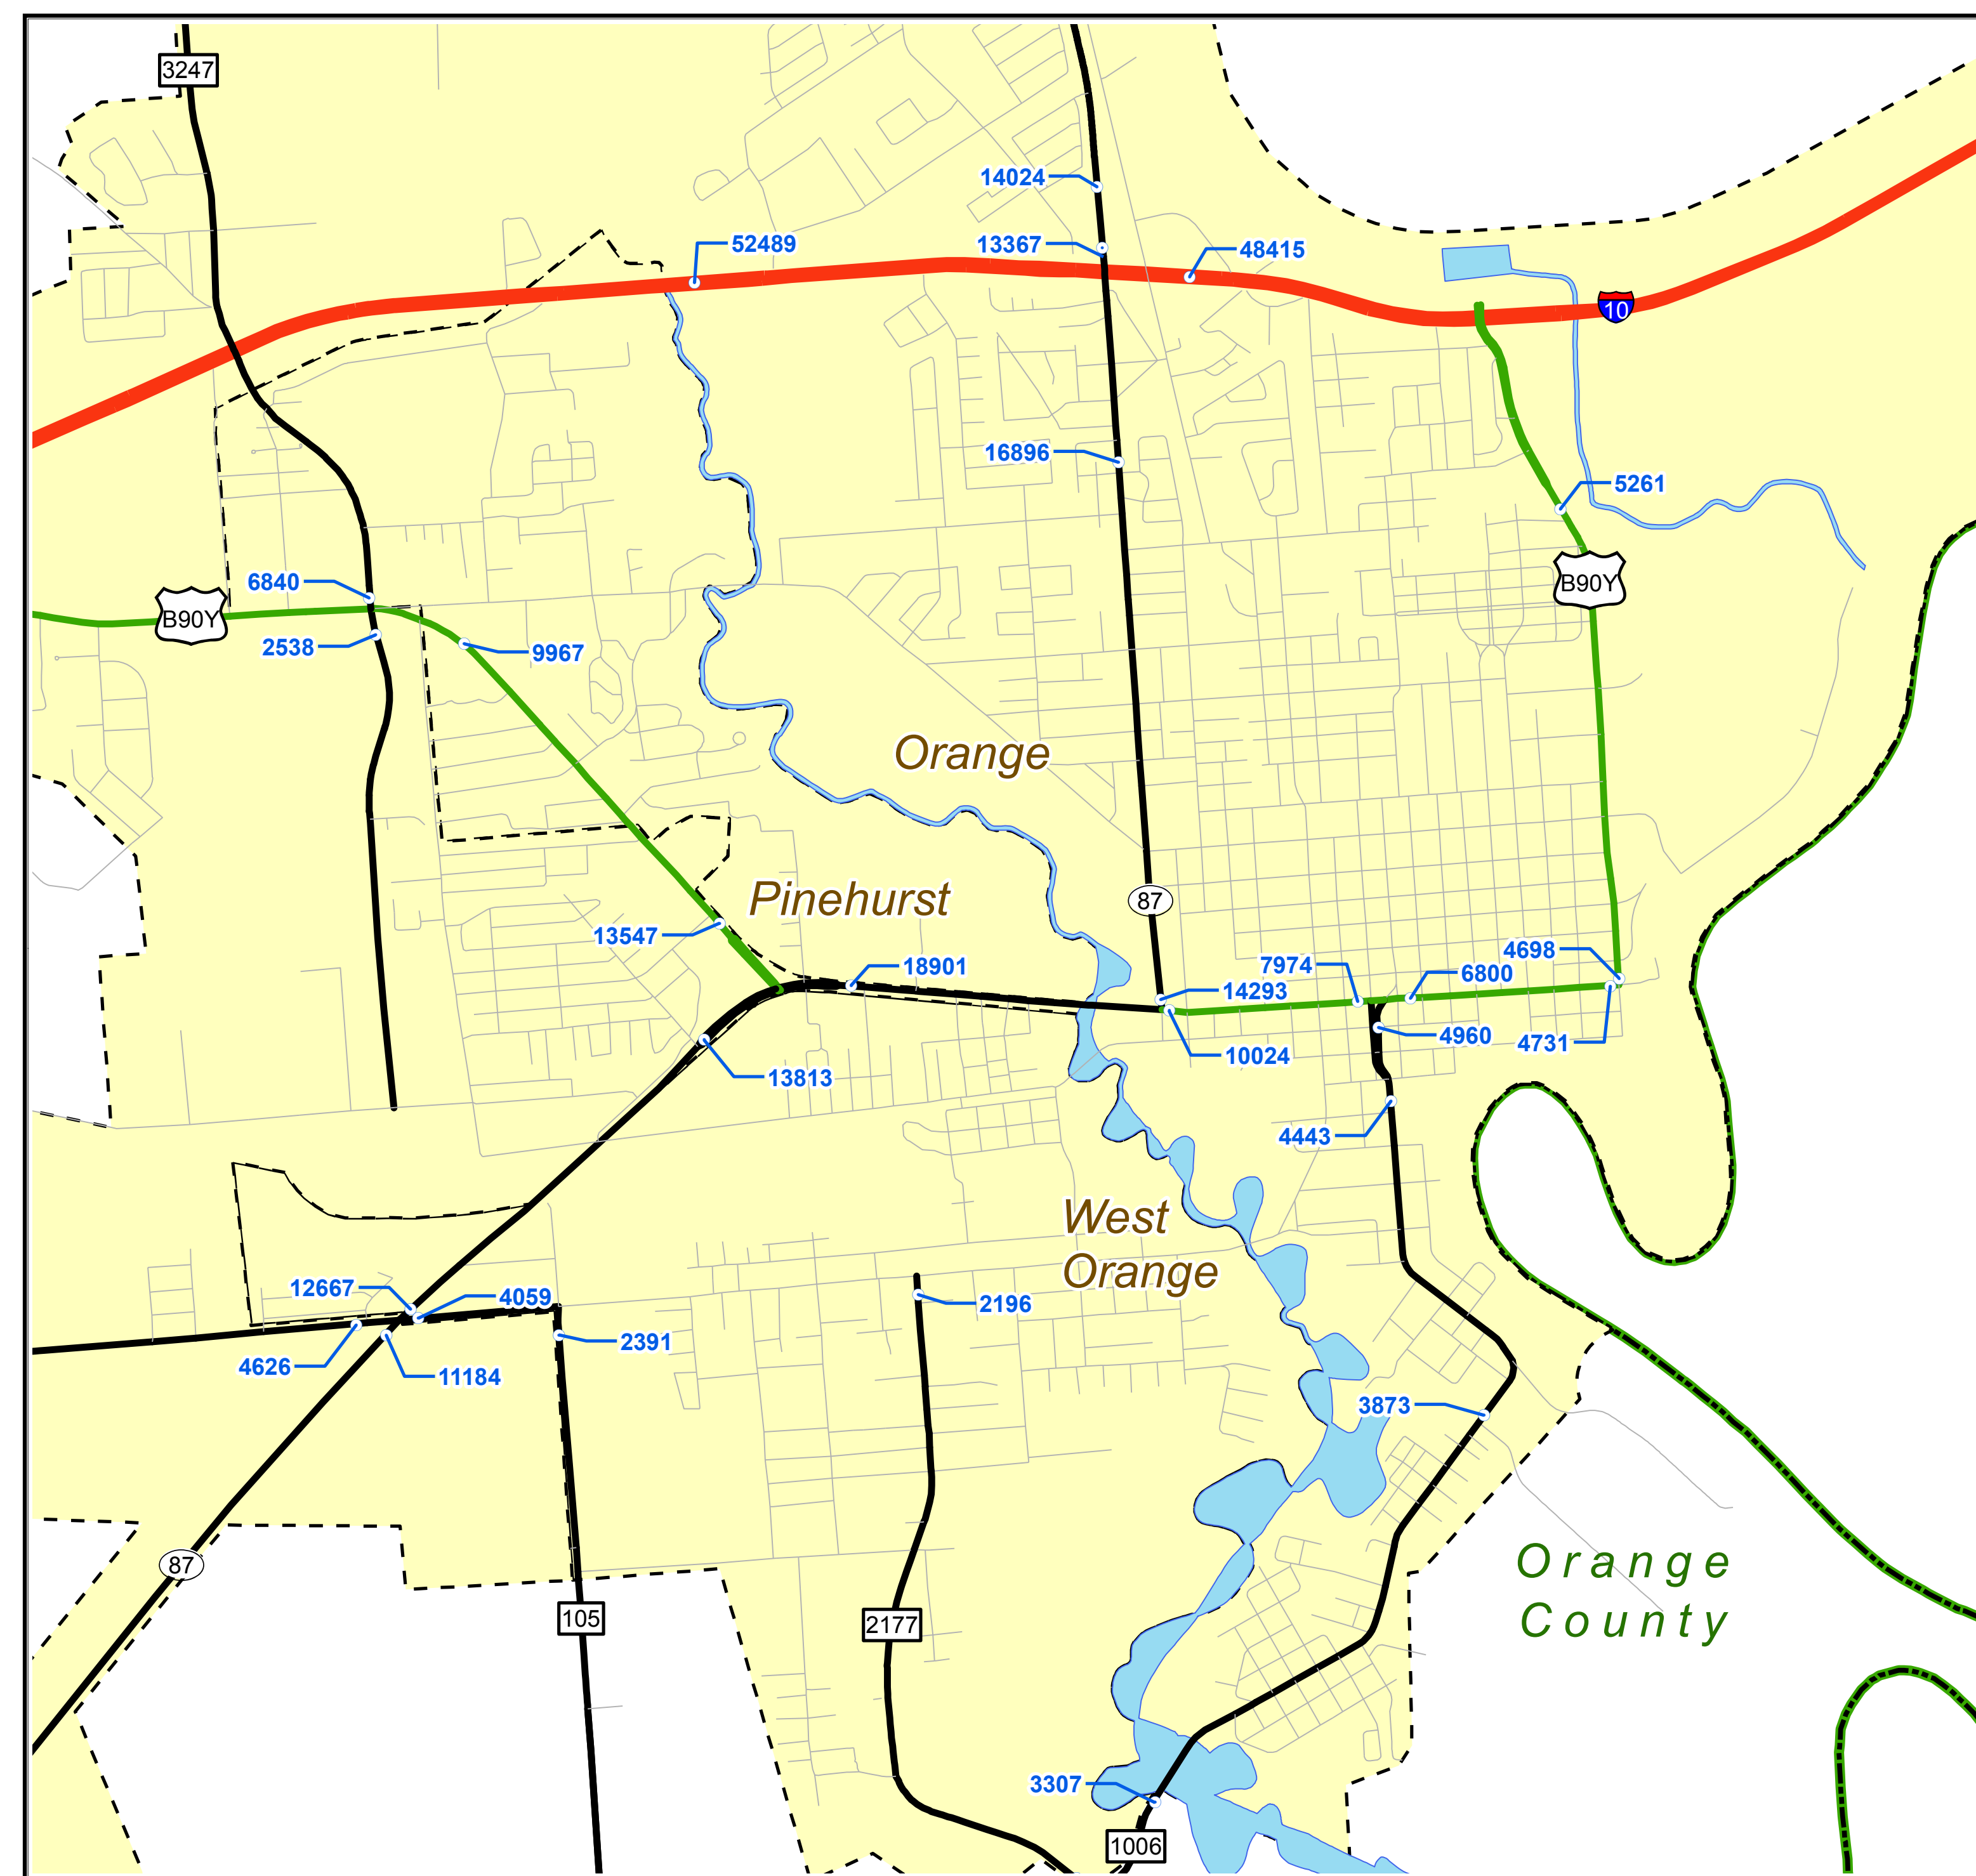

- AADT
- Unincorp Towns
- Rds & Streets
- BF
- BI
- BS
- BU
- FM
- FS
- IH
- PR
- RE
- RM
- RR
- RS
- SH
- SL
- SS
- UA
- UP
- US

COPYRIGHT 2014 by the Texas Department of Transportation.
All rights reserved.
NOTICE: This map has been prepared for internal use by the Texas Department of Transportation. Accuracy is limited to the validity of available data.

2013 BEAUMONT DISTRICT TRAFFIC MAP

PREPARED BY THE
Texas Department of Transportation
Transportation Planning and Programming Division
IN COOPERATION WITH THE
U.S. Department of Transportation

- AADT
- Unincorp Towns
- Rds & Streets
- BF
- BS
- BU
- FM
- FS
- PR
- RE
- RM
- RR
- RS
- SH
- SL
- SS
- UA
- UP
- US
- Lakes
- Cities
- County

COPYRIGHT 2014 by the Texas Department of Transportation. All rights reserved.
 NOTICE: This map has been prepared for internal use by the Texas Department of Transportation. Accuracy is limited to the validity of available data.