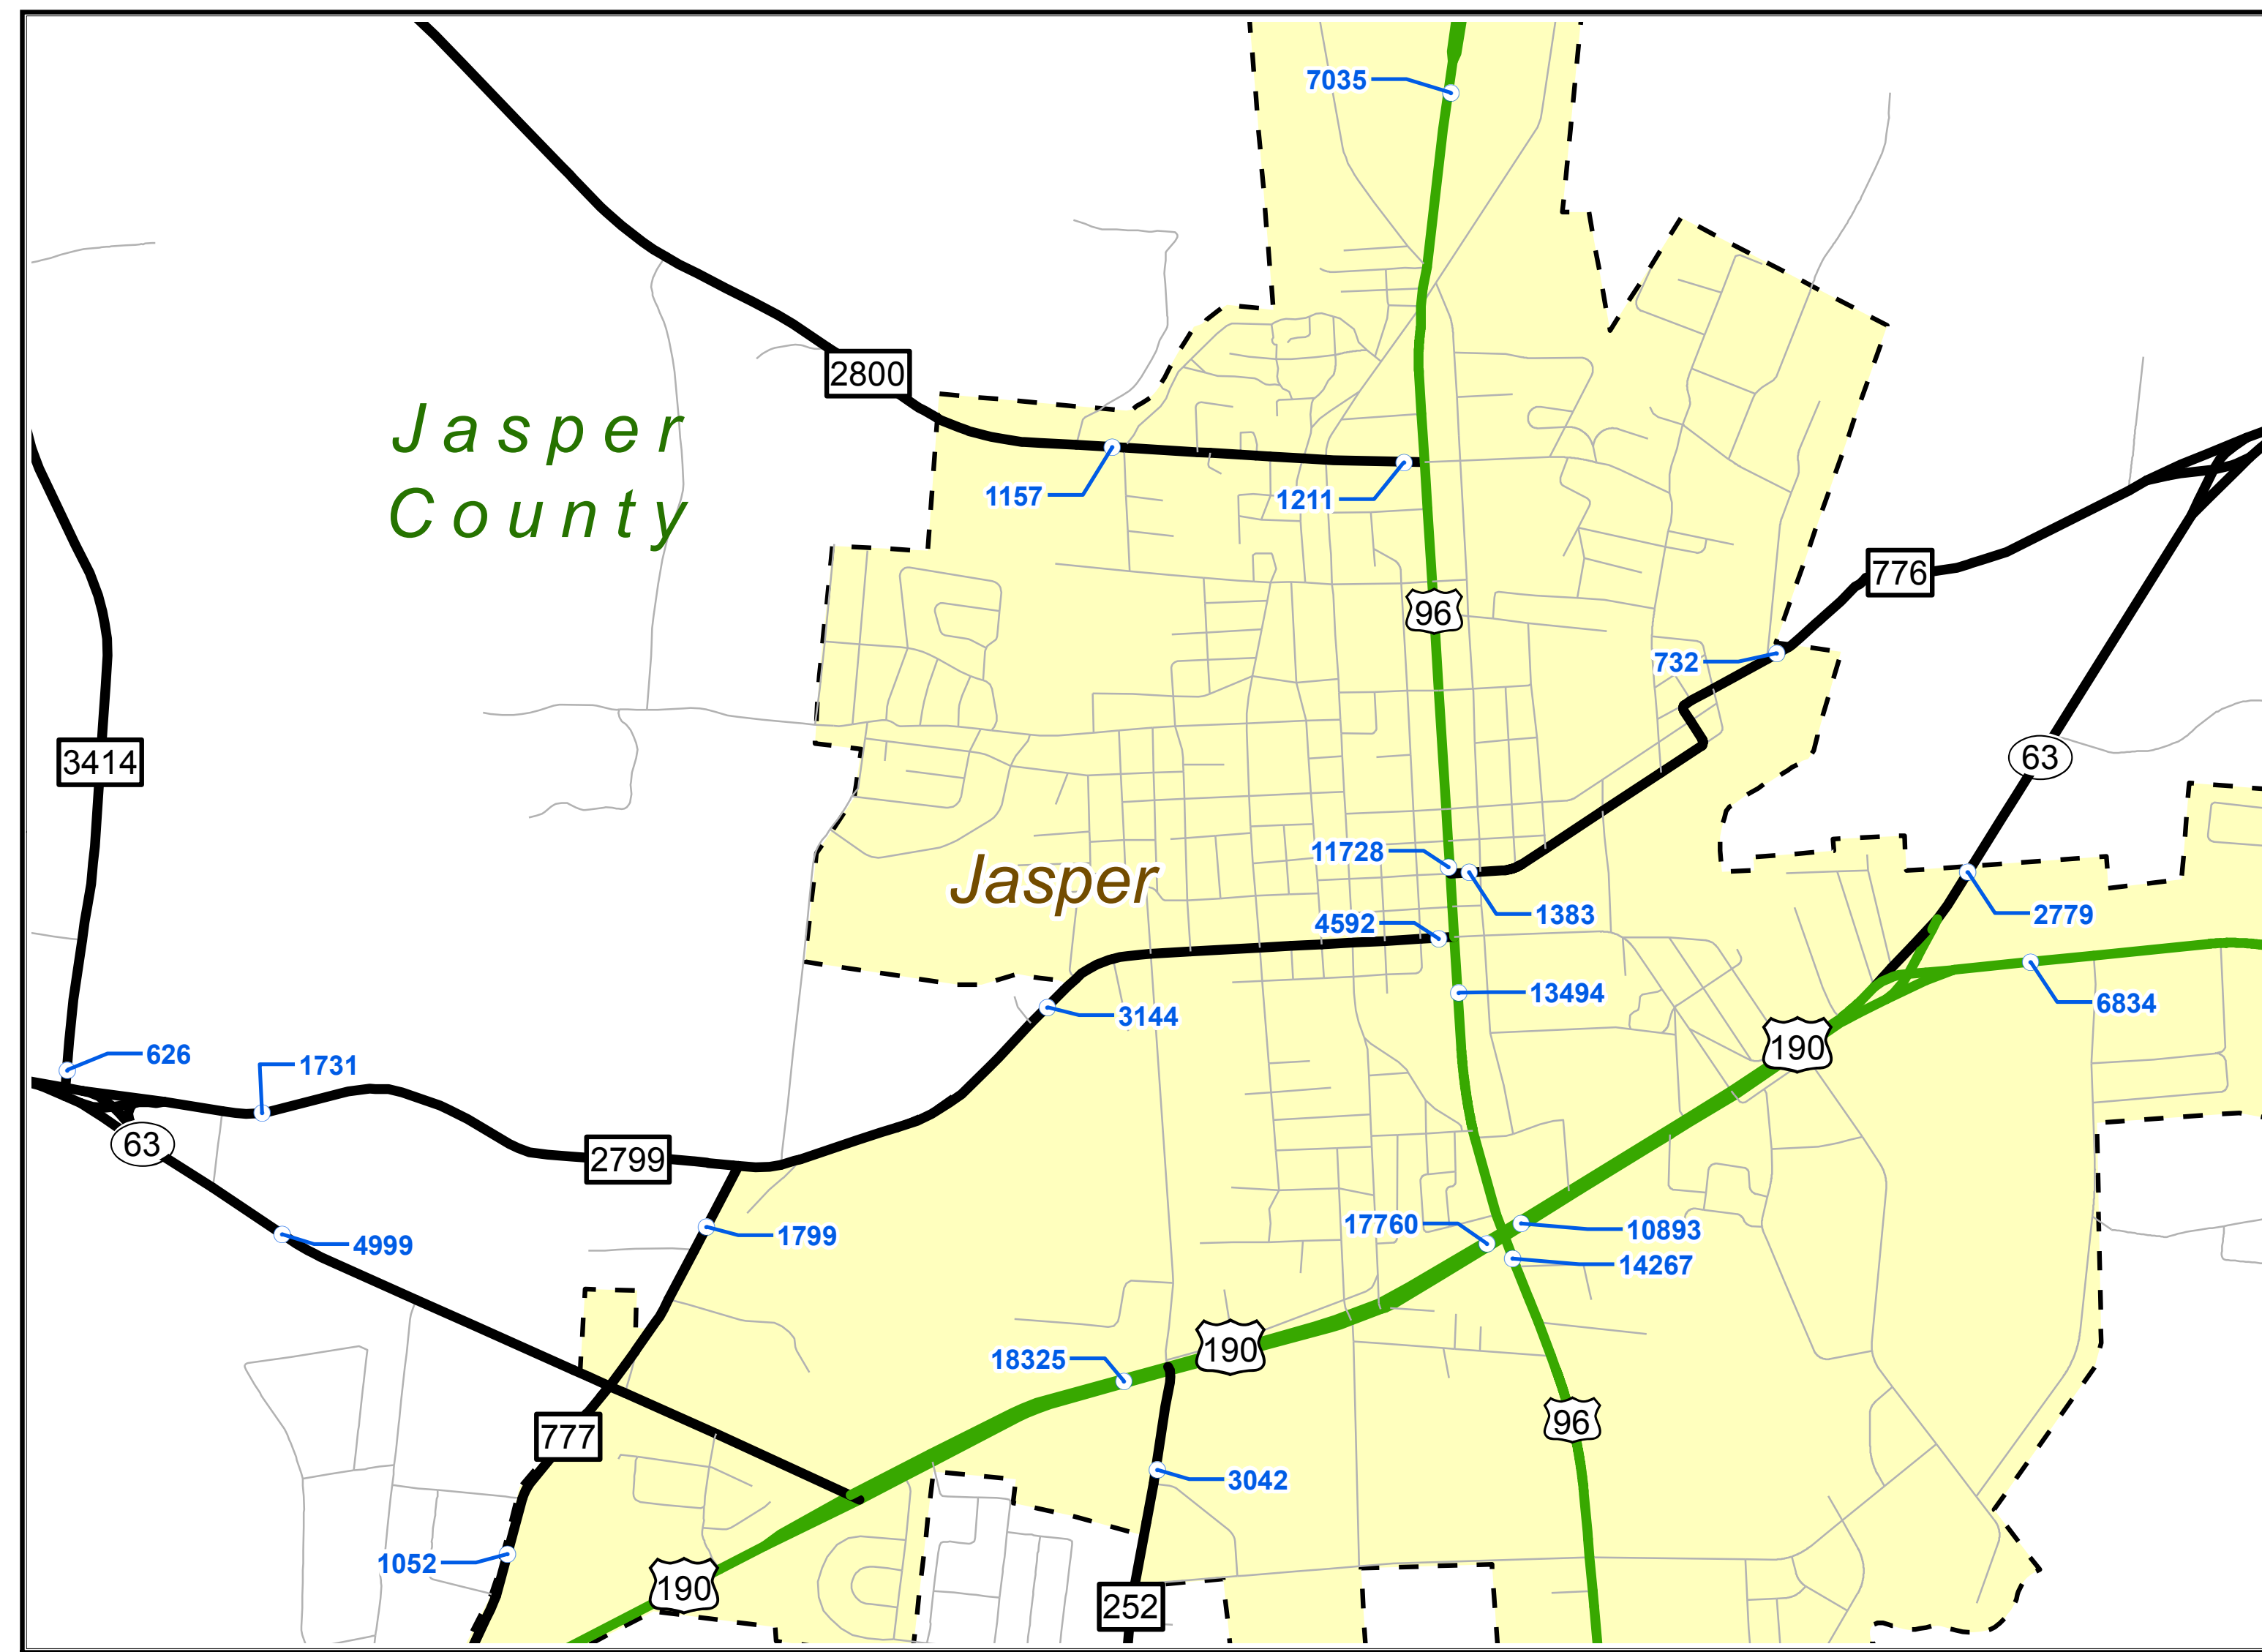

- AADT
- Unincorp Towns
- Rds & Streets
- BF
- BI
- BS
- BU
- FM
- FS
- IH
- PR
- RE
- RM
- RR
- RS
- SH
- SL
- SS
- UA
- UP
- US

COPYRIGHT 2014 by the Texas Department of Transportation.
All rights reserved.
NOTICE: This map has been prepared for internal use by the Texas Department of Transportation. Accuracy is limited to the validity of available data.

2013 BEAUMONT DISTRICT TRAFFIC MAP

PREPARED BY THE
Texas Department of Transportation
Transportation Planning and Programming Division
IN COOPERATION WITH THE
U.S. Department of Transportation

- AADT
- Unincorp Towns
- Rds & Streets
- BF
- BS
- BU
- FM
- FS
- PR
- RE
- RM
- RR
- RS
- SH
- SL
- SS
- UA
- UP
- US
- Lakes
- Cities
- County