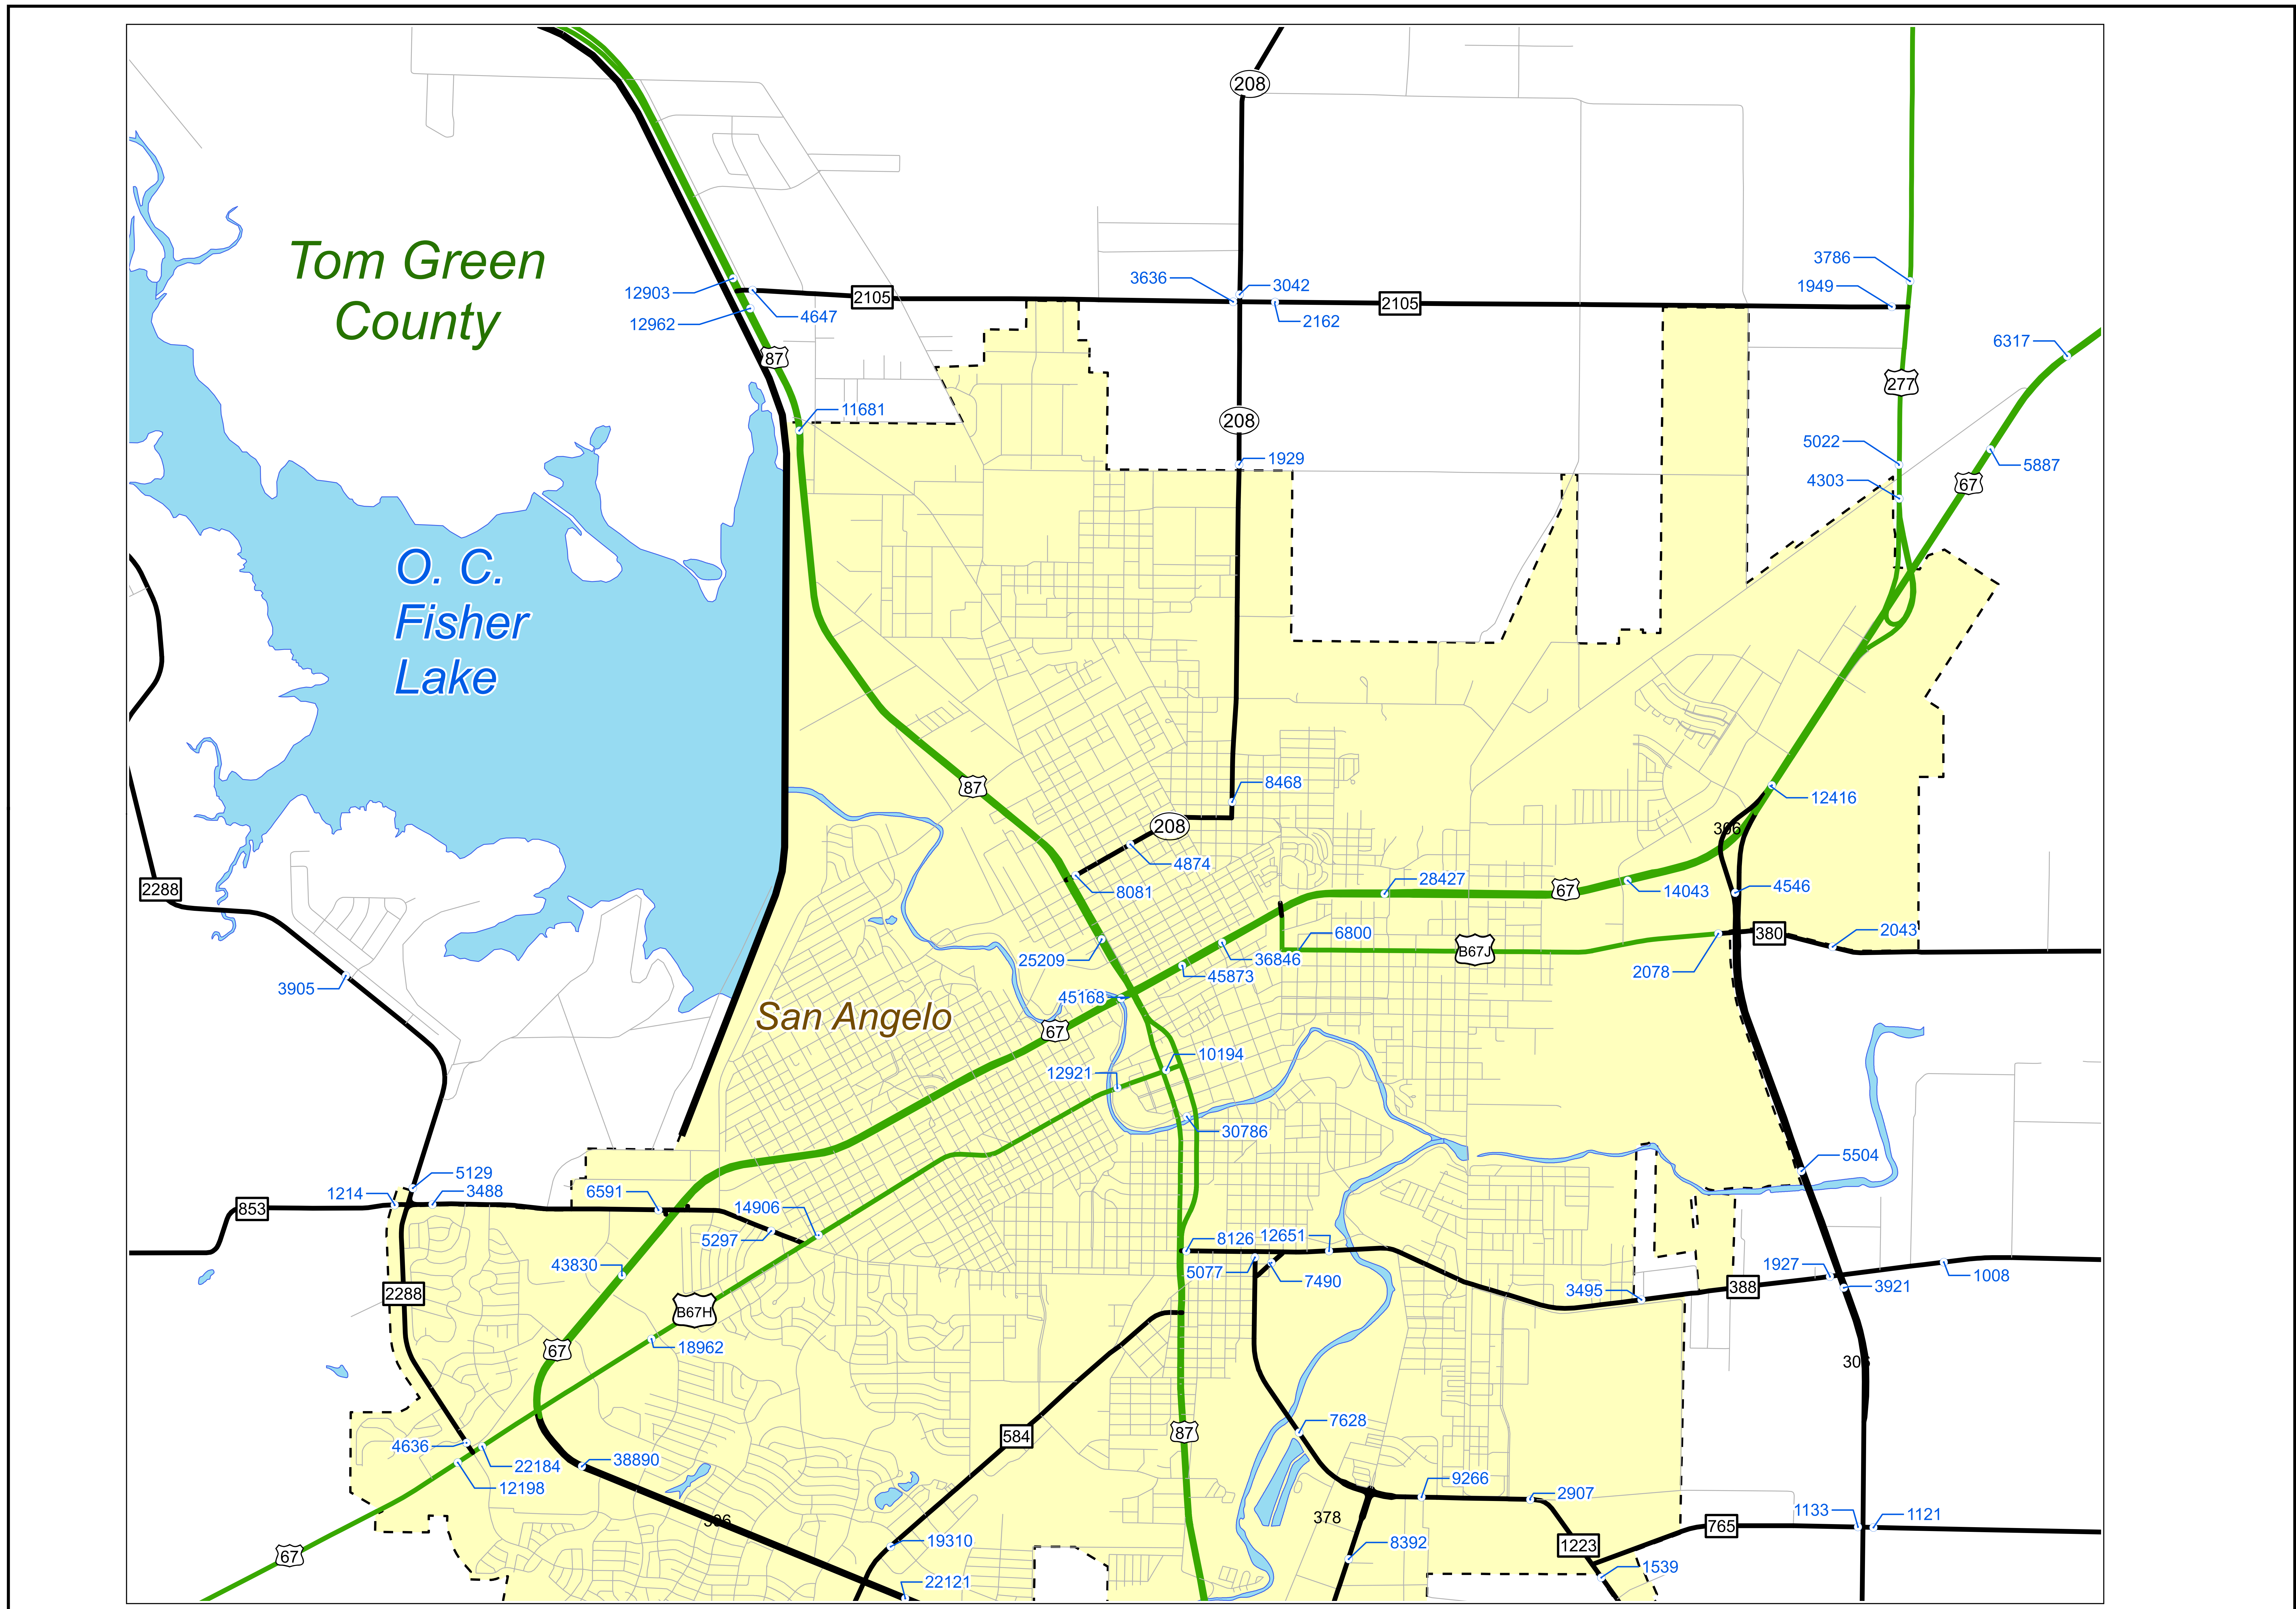

COPYRIGHT 2014 by the Texas Department of Transportation.
 All rights reserved.
 NOTICE: This map has been prepared for internal use by the
 Texas Department of Transportation. Accuracy is limited to the
 validity of available data.

2013 SAN ANGELO DISTRICT TRAFFIC MAP

PREPARED BY THE
 Texas Department of Transportation
 Transportation Planning and Programming Division
 IN COOPERATION WITH THE
 U.S. Department of Transportation

- AADT
- San Angelo Insets
- Dams
- Rds - St
- BF
- BI
- BS
- BU
- FM
- FS
- IH
- PR
- RE
- RM
- RR
- RS
- SH
- SL
- SS
- UA
- UP
- US
- Lakes
- Cities
- County