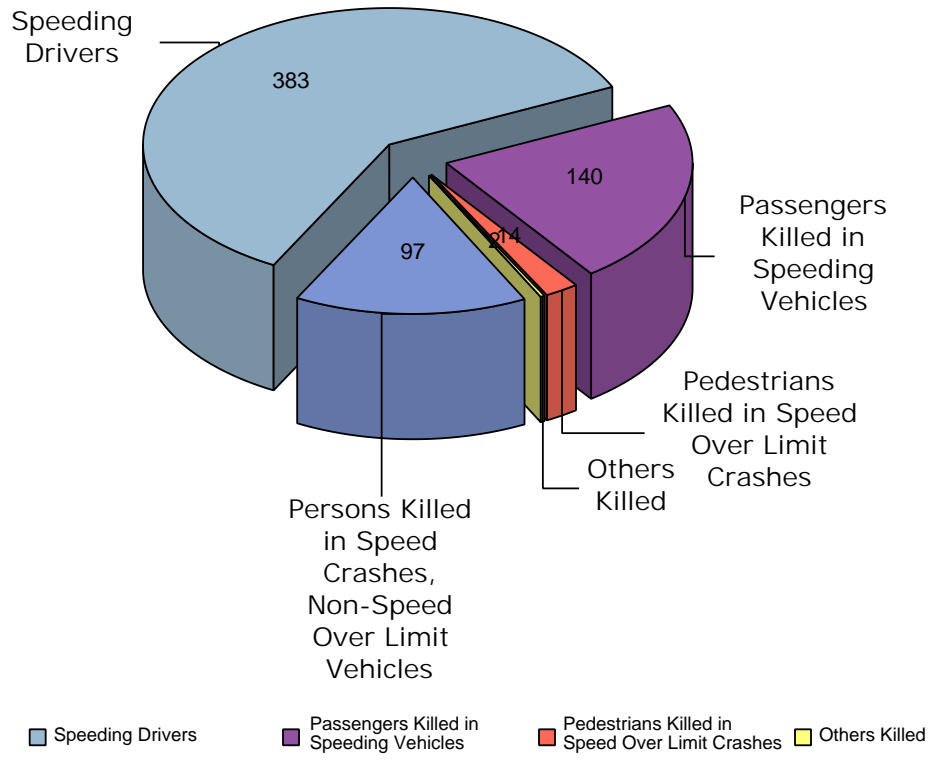

# Fatalities in Crashes Involving Speed - Over Limit

2003

Speeding Drivers	Passengers Killed in Speeding Vehicles	Pedestrians Killed in Speed Over Limit Crashes	Persons Killed in Speed Crashes, Non-Speed Over Limit Vehicles	Others Killed	Total
383	140	14	97	2	636

Information contained in this report represents reportable data collected from Texas Peace Officer's Crash Reports (CR-3) received and processed by the Department as of August 14, 2010.