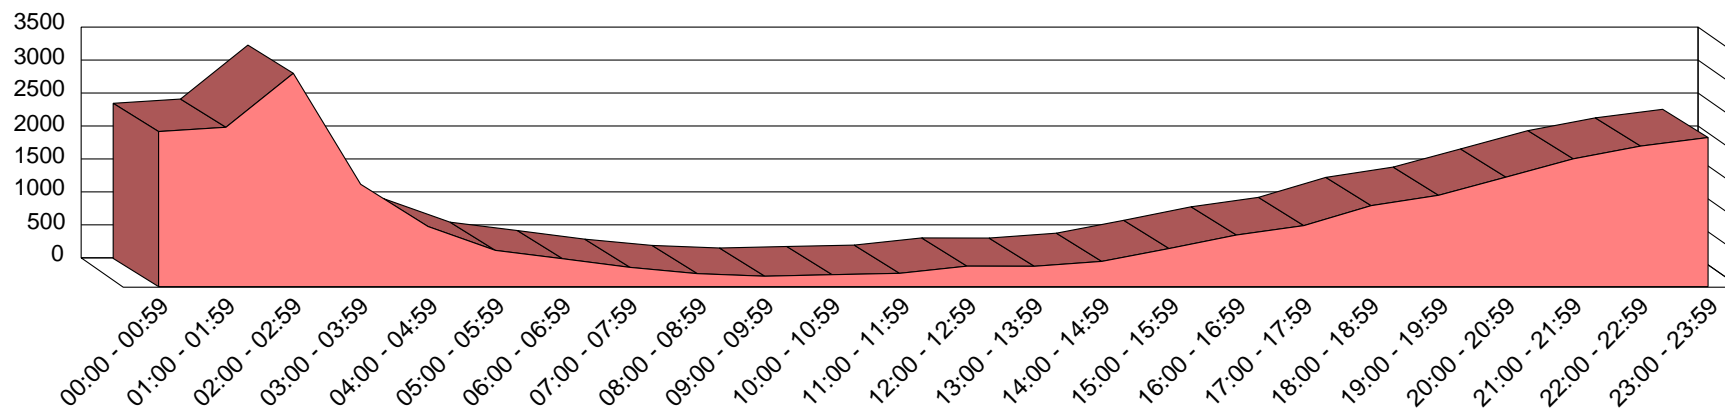

DUI (Alcohol) Related Total Crashes by Hour of the Day

2005

00:00	01:00	02:00	03:00	04:00	05:00	06:00	07:00	08:00	09:00	10:00	11:00	12:00	13:00	14:00	15:00	16:00	17:00	18:00	19:00	20:00	21:00	22:00	23:00	
00:59	01:59	02:59	03:59	04:59	05:59	06:59	07:59	08:59	09:59	10:59	11:59	12:59	13:59	14:59	15:59	16:59	17:59	18:59	19:59	20:59	21:59	22:59	23:59	UNK
2,353	2,418	3,236	1,553	912	550	423	292	197	158	181	202	311	309	383	578	783	926	1,229	1,386	1,661	1,939	2,132	2,262	194

Information contained in this report represents reportable data collected from Texas Peace Officer's Crash Reports (CR-3) received and processed by the Department as of August 14, 2010.