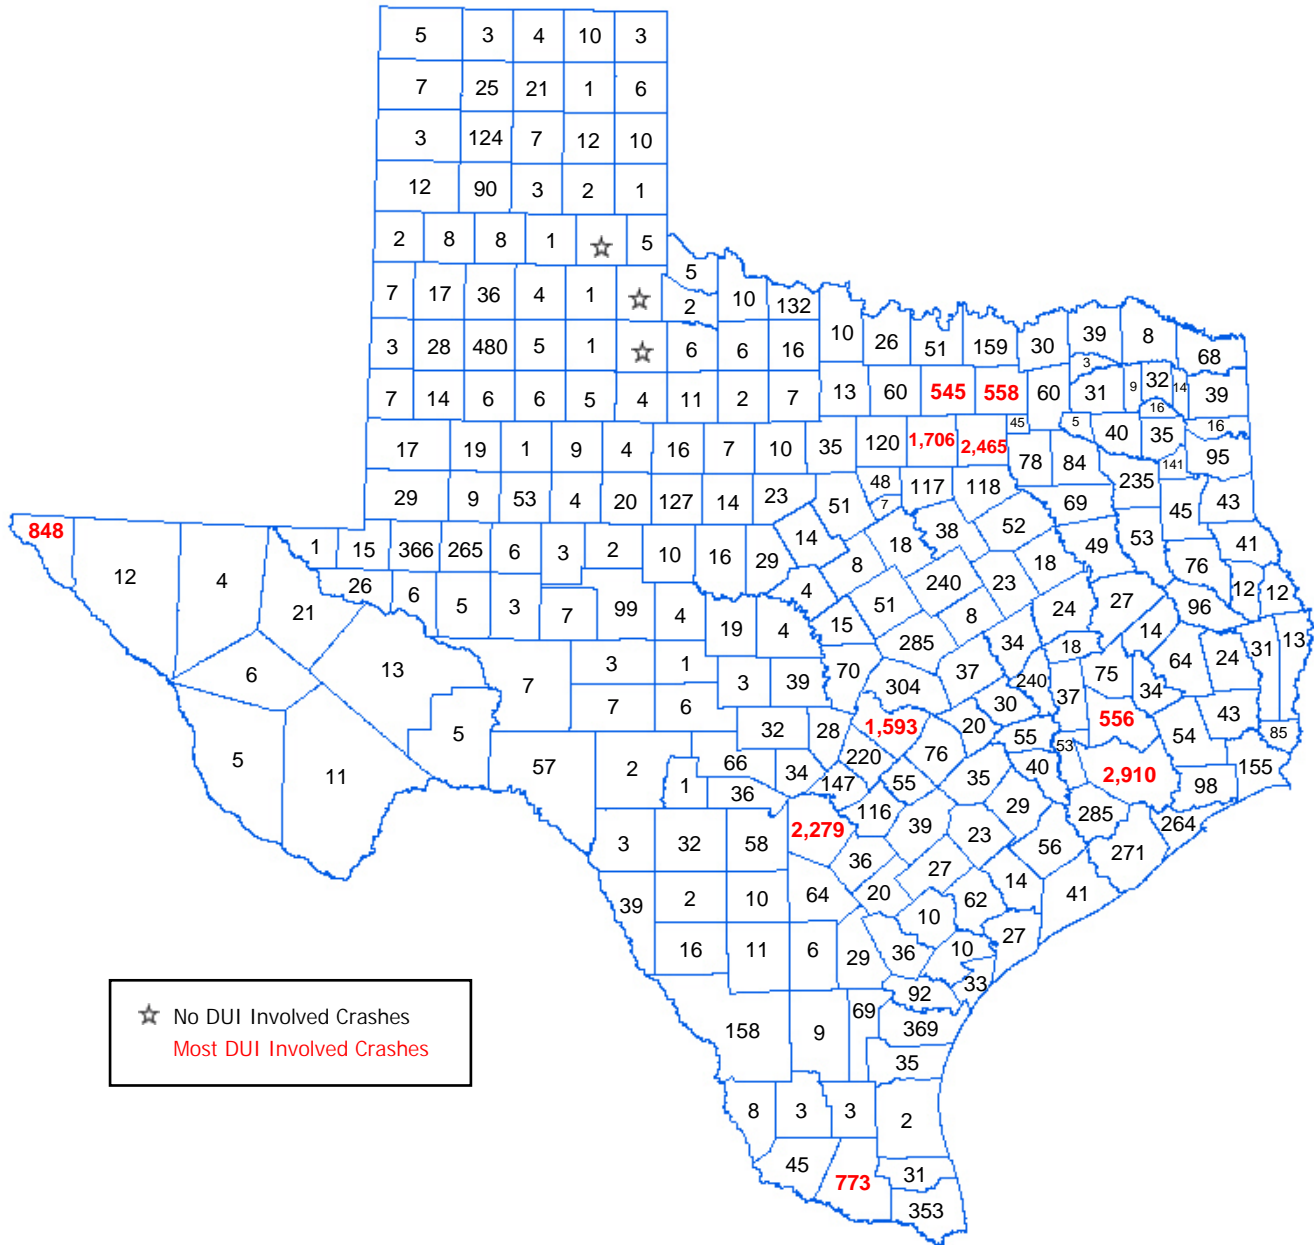

DUI (Alcohol) Involved Crashes by County

2013

☆ No DUI Involved Crashes
Most DUI Involved Crashes

Information contained in this report represents reportable data collected from Texas Peace Officer's Crash Reports (CR-3) received and processed by the Department as of April 13, 2021.