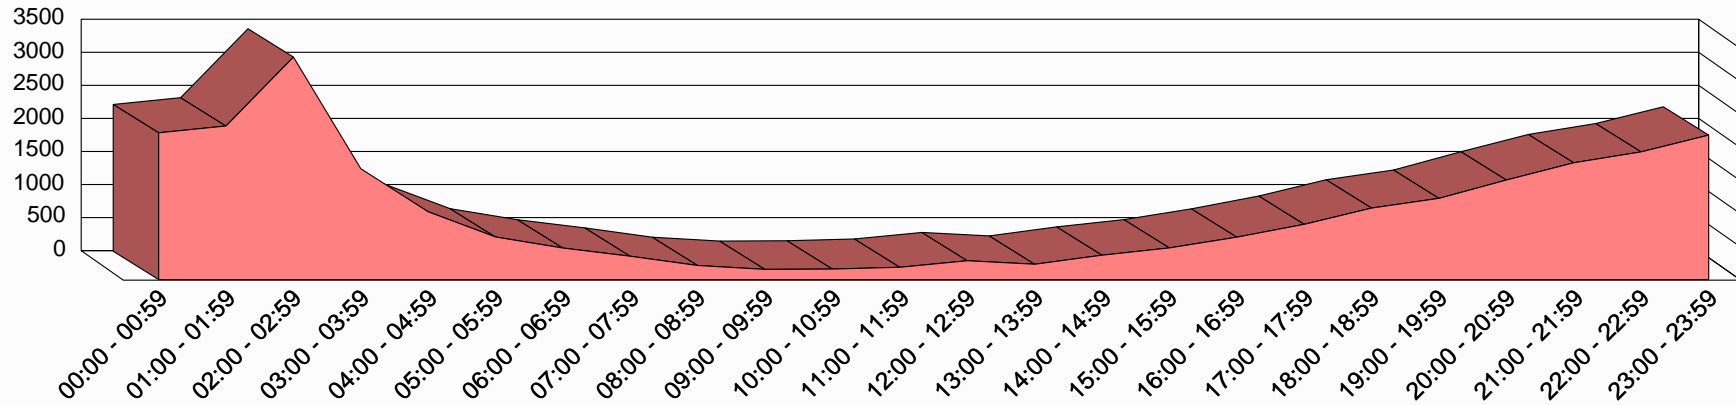

# DUI (Alcohol) Related Total Crashes by Hour of the Day

**2013**

00:00	01:00	02:00	03:00	04:00	05:00	06:00	07:00	08:00	09:00	10:00	11:00	12:00	13:00	14:00	15:00	16:00	17:00	18:00	19:00	20:00	21:00	22:00	23:00
00:59	01:59	02:59	03:59	04:59	05:59	06:59	07:59	08:59	09:59	10:59	11:59	12:59	13:59	14:59	15:59	16:59	17:59	18:59	19:59	20:59	21:59	22:59	23:59
2,220	2,323	3,365	1,677	1,025	644	477	353	213	154	159	186	285	232	369	479	642	836	1,082	1,229	1,506	1,767	1,932	2,185

Information contained in this report represents reportable data collected from Texas Peace Officer's Crash Reports (CR-3) received and processed by the Department as of April 13, 2021.