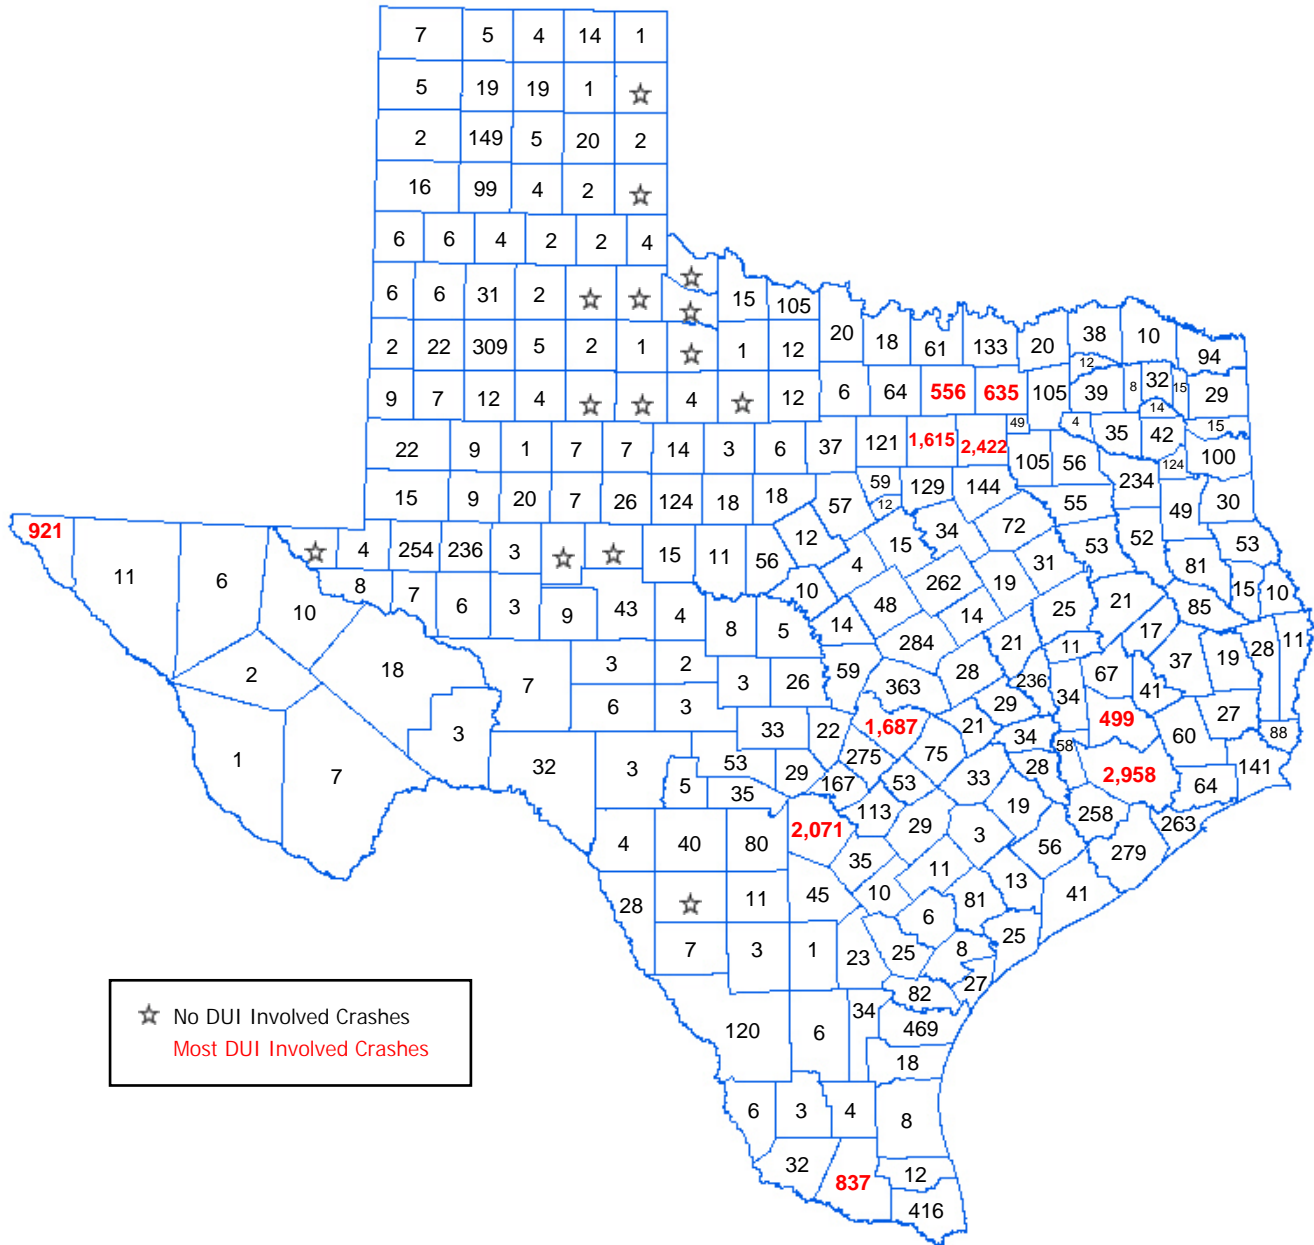

# DUI (Alcohol) Involved Crashes by County

2016

☆ No DUI Involved Crashes  
 Most DUI Involved Crashes

Information contained in this report represents reportable data collected from Texas Peace Officer's Crash Reports (CR-3) received and processed by the Department as of April 13, 2021.