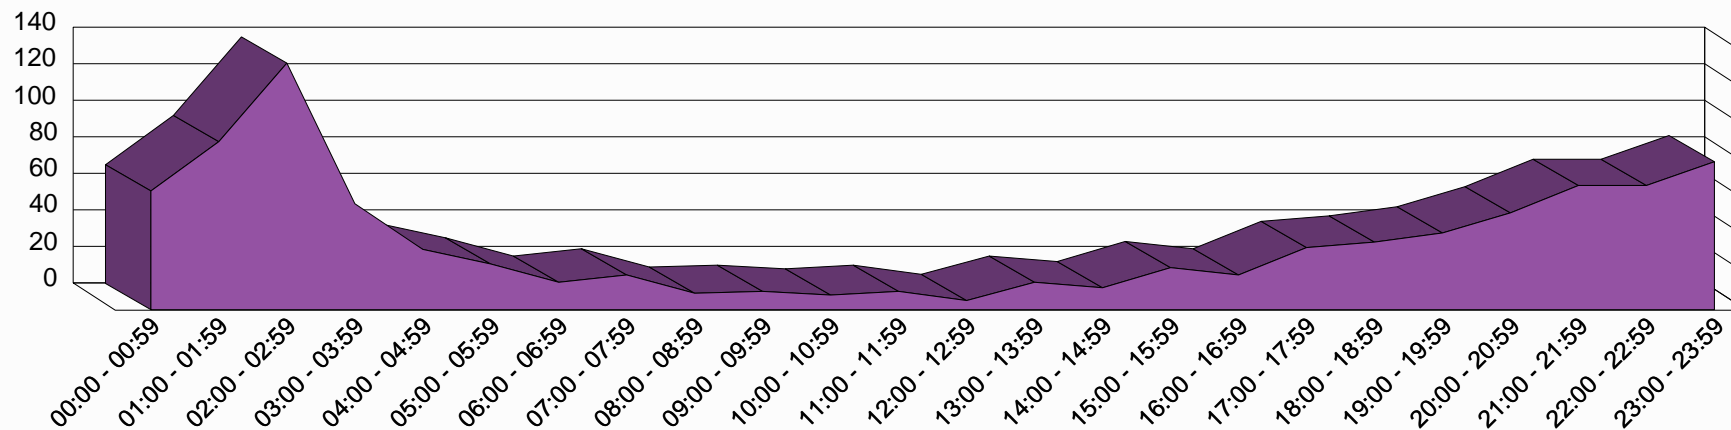

## DUI (Alcohol) Related Fatal Crashes by Hour of the Day

2021

|       |       |       |       |       |       |       |       |       |       |       |       |       |       |       |       |       |       |       |       |       |       |       |       |
|-------|-------|-------|-------|-------|-------|-------|-------|-------|-------|-------|-------|-------|-------|-------|-------|-------|-------|-------|-------|-------|-------|-------|-------|
| 00:00 | 01:00 | 02:00 | 03:00 | 04:00 | 05:00 | 06:00 | 07:00 | 08:00 | 09:00 | 10:00 | 11:00 | 12:00 | 13:00 | 14:00 | 15:00 | 16:00 | 17:00 | 18:00 | 19:00 | 20:00 | 21:00 | 22:00 | 23:00 |
| 00:59 | 01:59 | 02:59 | 03:59 | 04:59 | 05:59 | 06:59 | 07:59 | 08:59 | 09:59 | 10:59 | 11:59 | 12:59 | 13:59 | 14:59 | 15:59 | 16:59 | 17:59 | 18:59 | 19:59 | 20:59 | 21:59 | 22:59 | 23:59 |
| 65    | 92    | 135   | 58    | 33    | 25    | 15    | 19    | 9     | 10    | 8     | 10    | 5     | 15    | 12    | 23    | 19    | 34    | 37    | 42    | 53    | 68    | 68    | 81    |