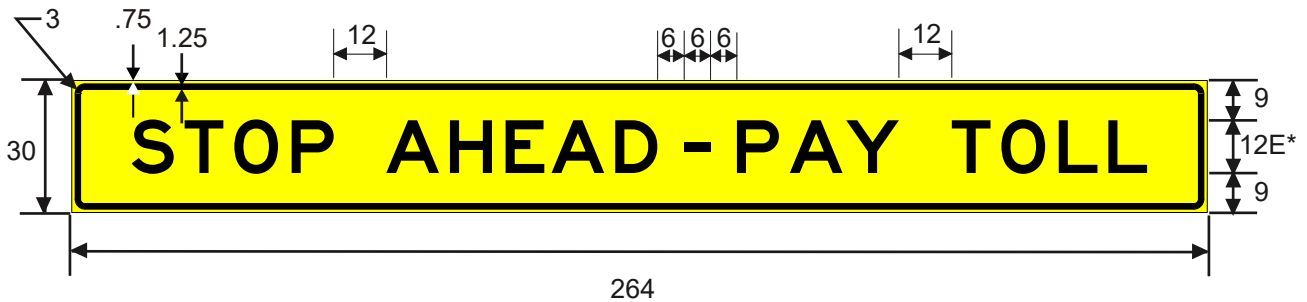

* Increase character spacing 20%

W9-6aP

STOP AHEAD - PAY TOLL

COLORS: LEGEND - BLACK
BACKGROUND - YELLOW

TEXAS