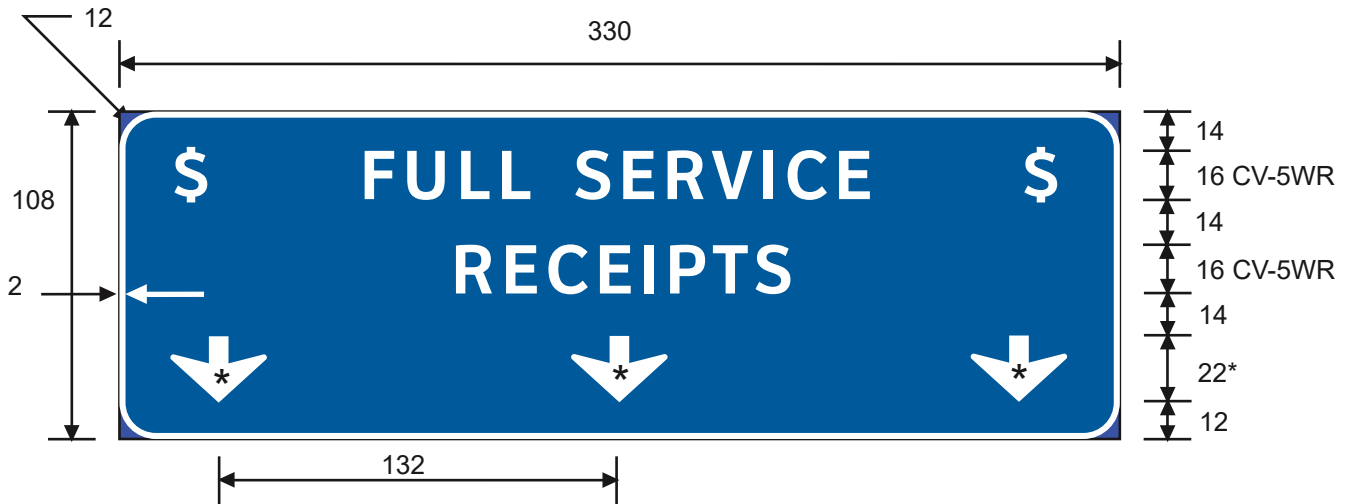

A	B	C	D	E	F	G	H	J
90	90	1.5	7	7CV-5WR	14CV-5WR	22	5	12
132	108	2	9	8CV-5WR	16CV-5WR	22	10	12

COLORS: LEGEND - WHITE
BACKGROUND - BLUE

TEXAS

E90-5T
FULL SERVICE RECEIPT (2 - Down arrow)

* See Symbol section
for DOWN arrow design