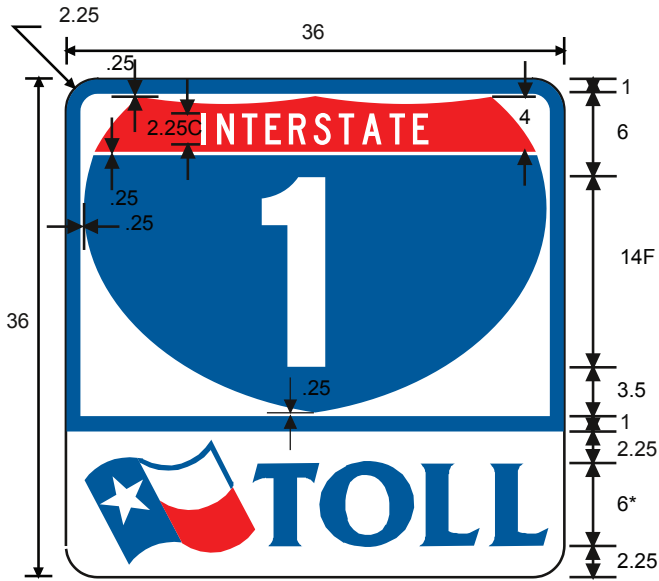

Standard Highway Sign Designs for Texas

M90-3T (1)