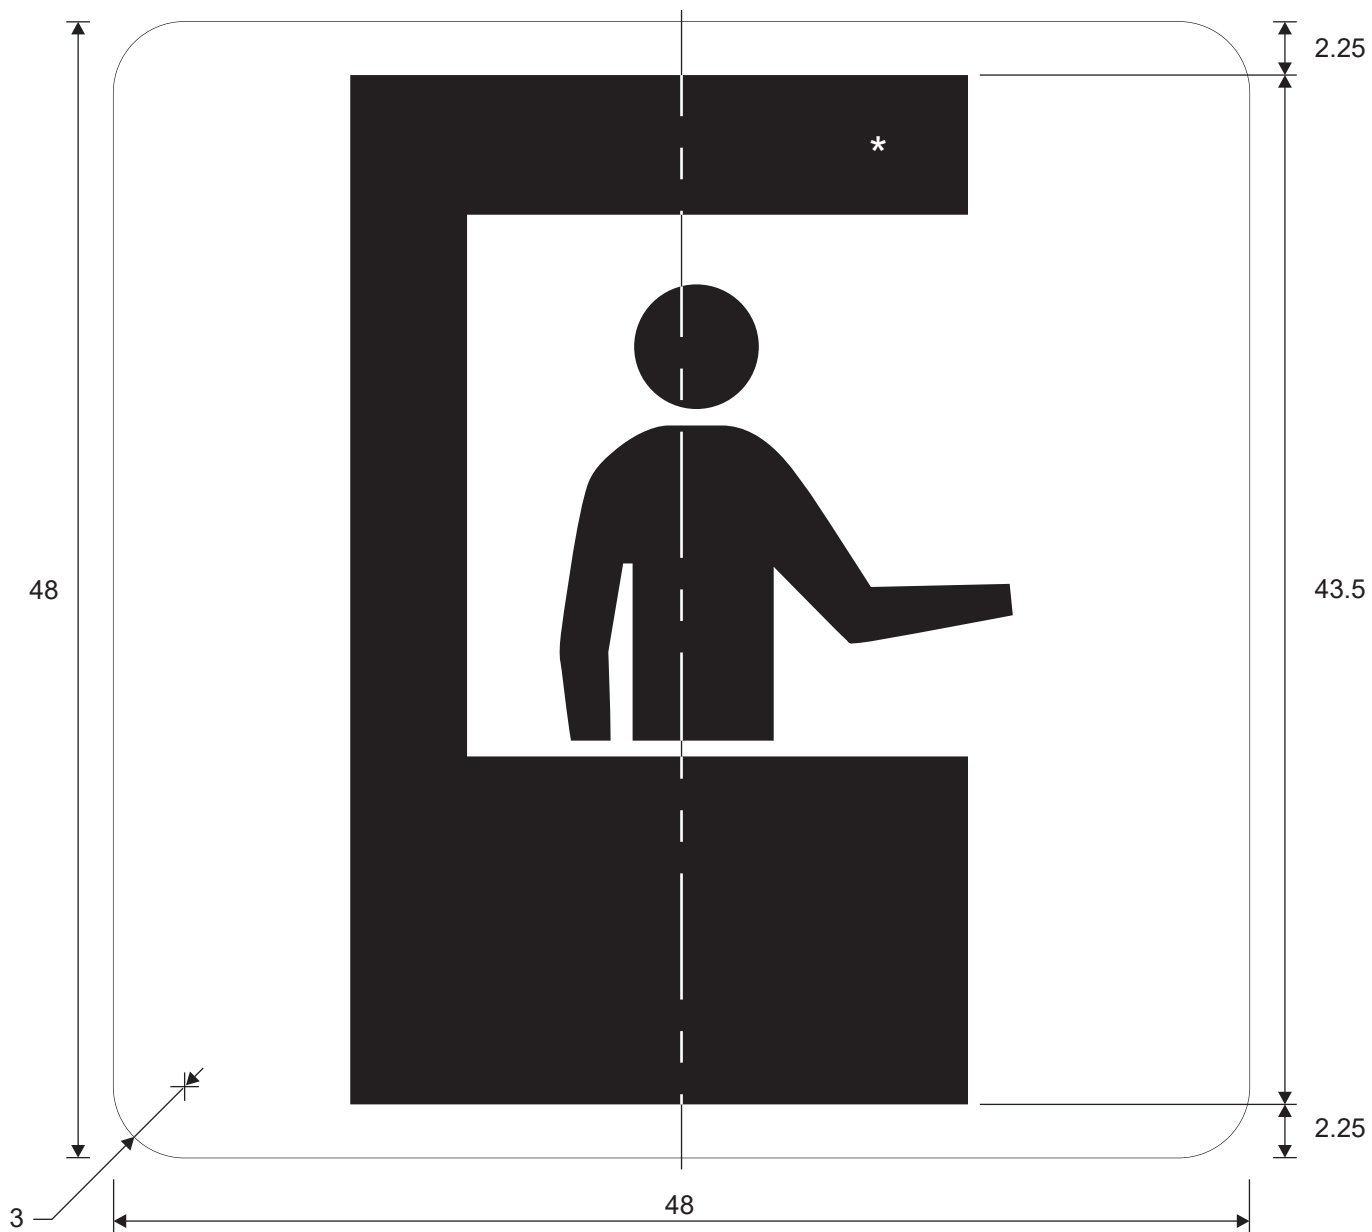

M4-17
TOLL COLLECTOR (Symbol)

* See Symbol section
for symbol design

COLORS: LEGEND - BLACK
BACKGROUND - WHITE
NO BORDER