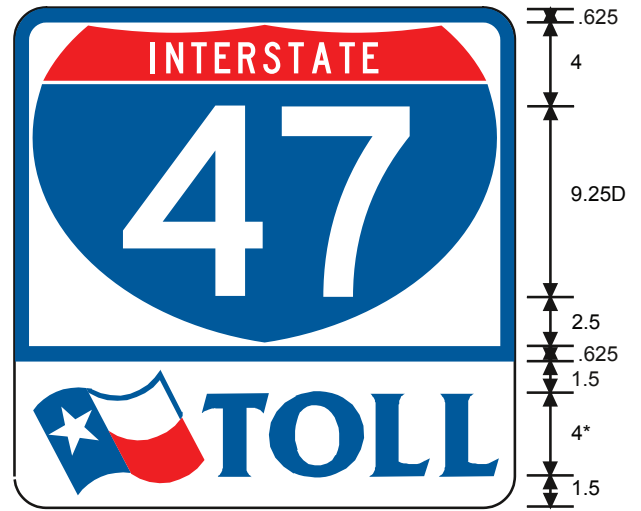

M90-3T (2)

* See Symbol section for symbol design

TOP
COLORS: LEGEND, BACKGROUND - WHITE
TOP SHIELD - RED
BOTTOM SHIELD - BLUE
BORDER - BLUE

BOTTOM
COLORS: SYMBOL - RED, WHITE, BLUE (AS SHOWN)
BACKGROUND - WHITE