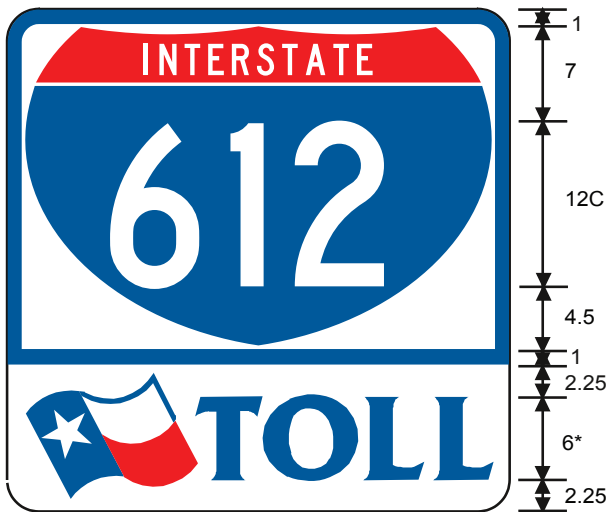

BOTTOM
 COLORS: SYMBOL - RED, WHITE, BLUE (AS SHOWN)
 BACKGROUND - WHITE

Standard Highway Sign Designs for Texas

M90-3T (1)

M90-3T (2)

M90-3T (3)

M90-3T (4)

* See Symbol section for symbol design

TOP
 COLORS: LEGEND, BACKGROUND - WHITE
 TOP SHIELD - RED
 BOTTOM SHIELD - BLUE
 BORDER - BLUE