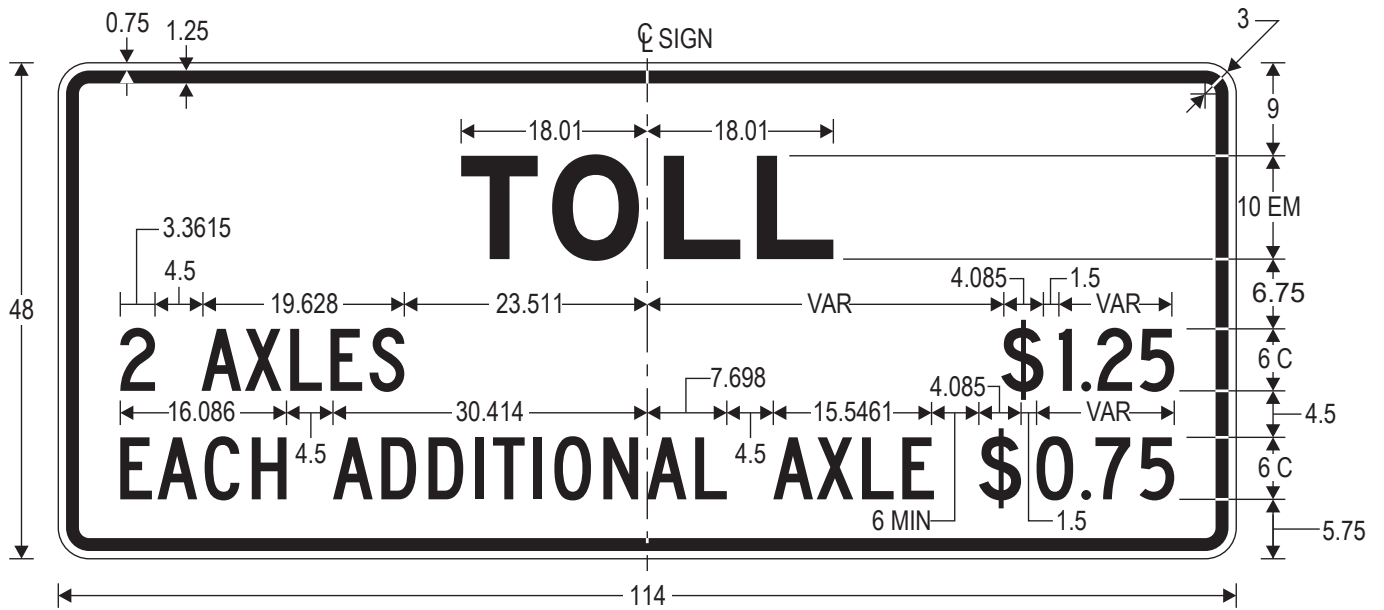

R3-28
TOLL Rate

COLORS: LEGEND - BLACK
BACKGROUND - WHITE