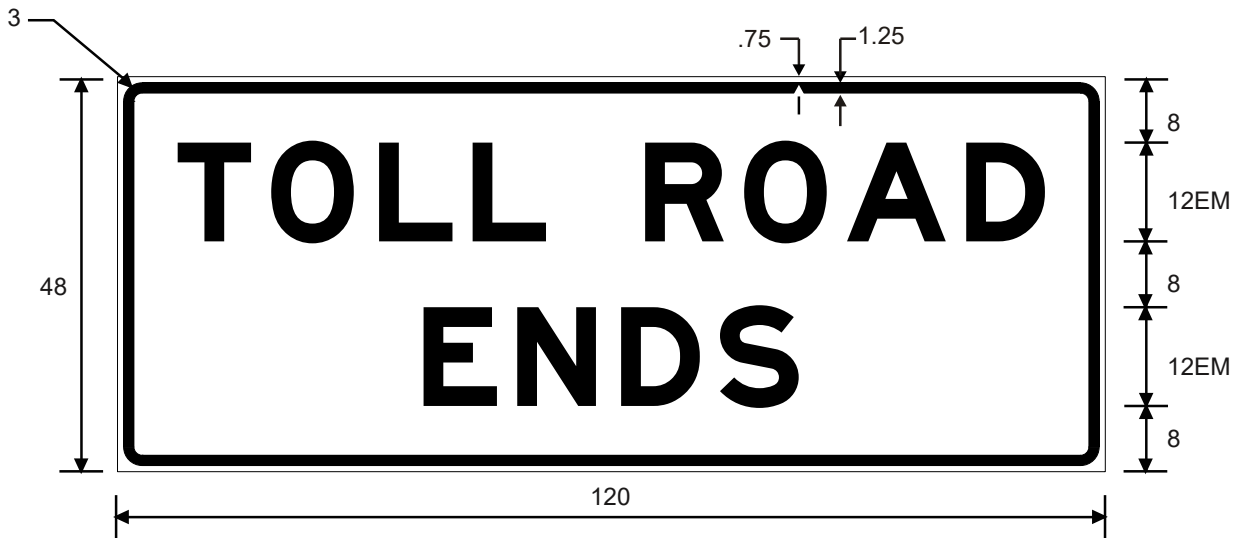

R90-3T

TOLL ROAD ENDS

COLORS: LEGEND - BLACK
BACKGROUND - WHITE

TEXAS