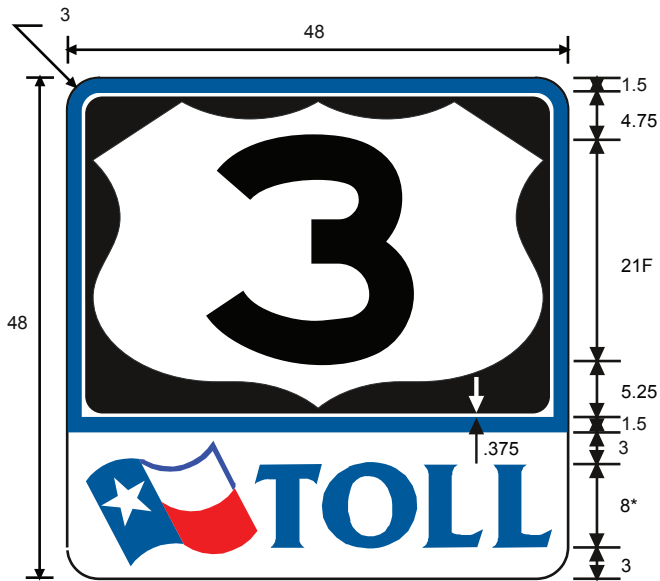

M90-2T (1)

* See Symbol section for symbol design

TOP
COLORS: LEGEND, BACKGROUND - BLACK
SHIELD - WHITE
BORDER - BLUE

BOTTOM
COLORS: SYMBOL - RED, WHITE, BLUE (AS SHOWN)
BACKGROUND - WHITE