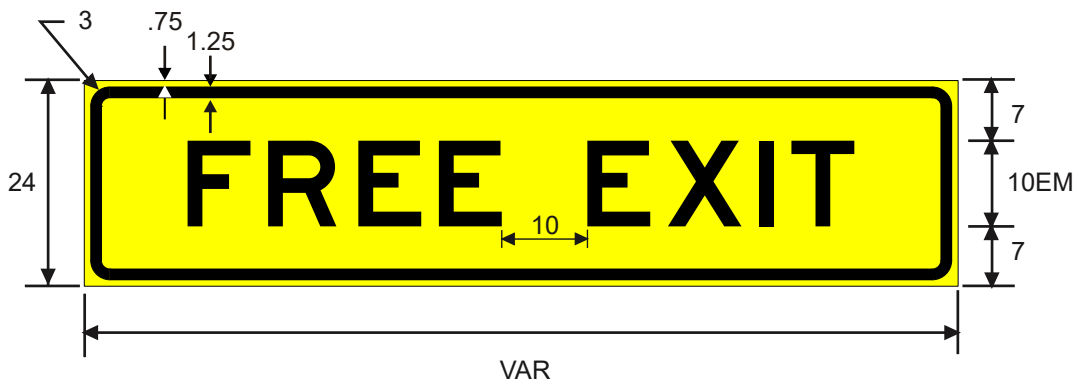

STOP AHEAD PAY TOLL CARS 75 cents

* Increase character spacing 20%

W9-6aP

STOP AHEAD - PAY TOLL

COLORS: LEGEND - BLACK
BACKGROUND - YELLOW

TEXAS

W90-5TP
LAST FREE EXIT

W90-6TP
FREE EXIT