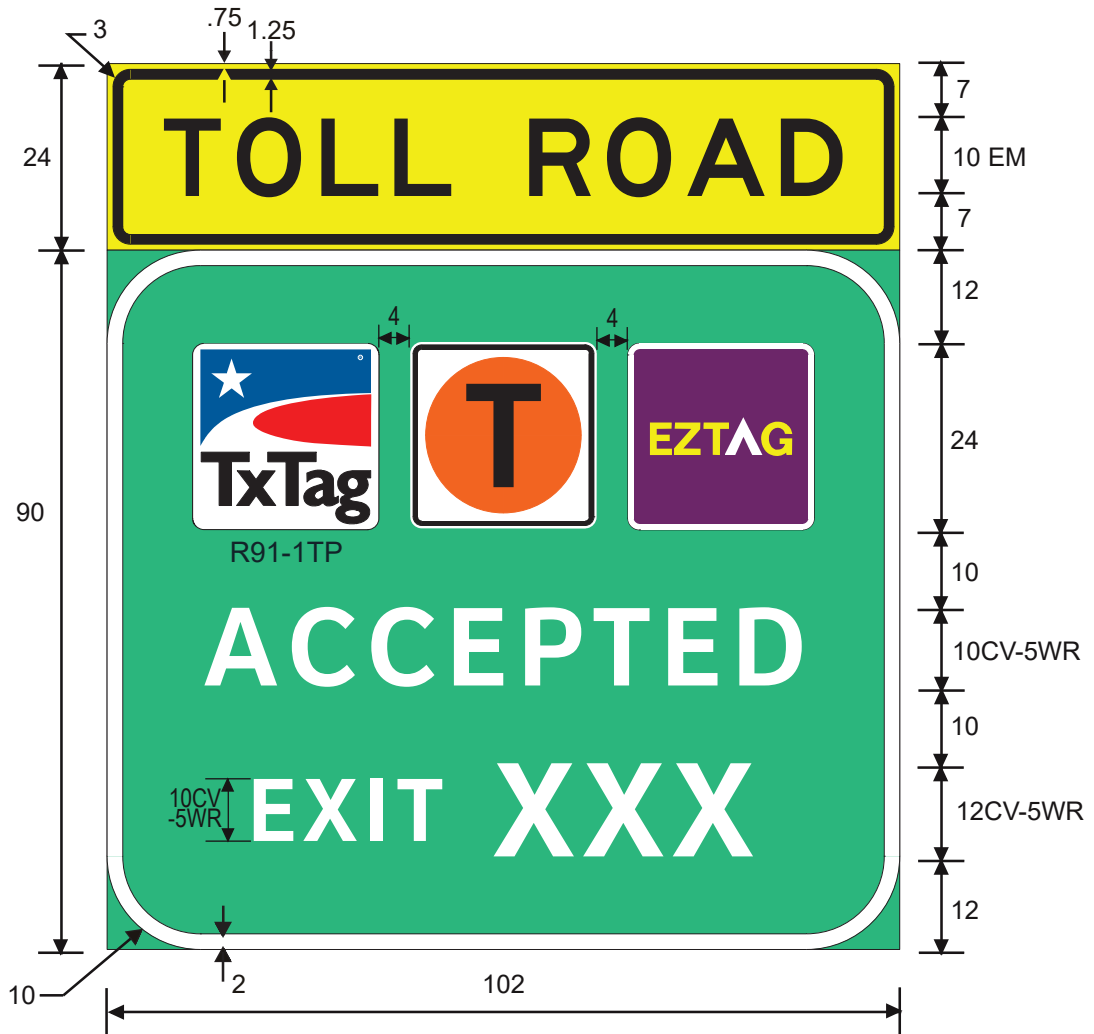

W90-11T

E90-13aT

Supplemental Toll sign
for Interstate or Numbered Roadways

COLORS: LEGEND - BLACK
BACKGROUND - YELLOW

COLORS: LEGEND - WHITE
BACKGROUND - GREEN

TEXAS