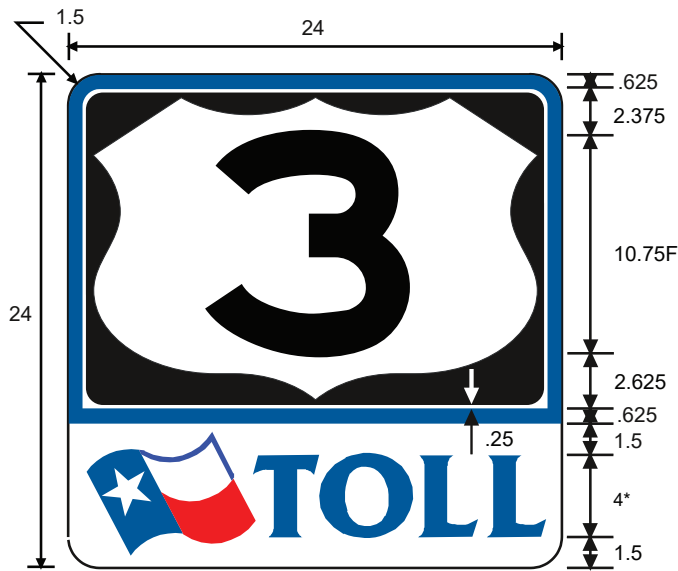

Standard Highway Sign Designs for Texas

M90-2T (1)