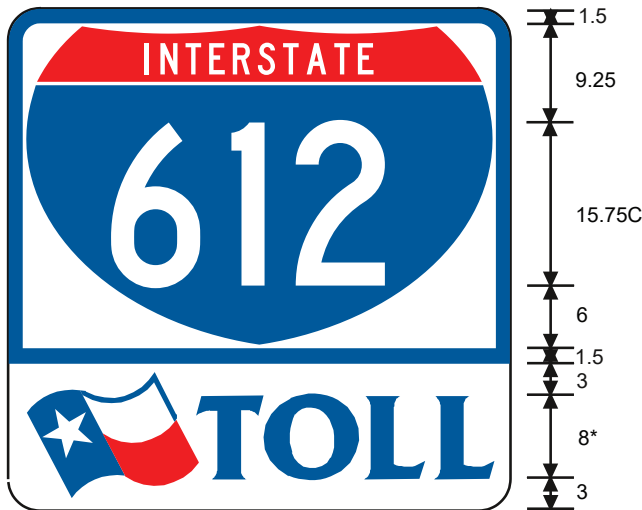

M90-3T (3)

* See Symbol section for symbol design

2

1.5

TOLL US

TOP
COLORS: LEGEND, BACKGROUND - WHITE
TOP SHIELD - RED
BOTTOM SHIELD - BLUE
BORDER - BLUE

BOTTOM
COLORS: SYMBOL - RED, WHITE, BLUE (AS SHOWN)
BACKGROUND - WHITE