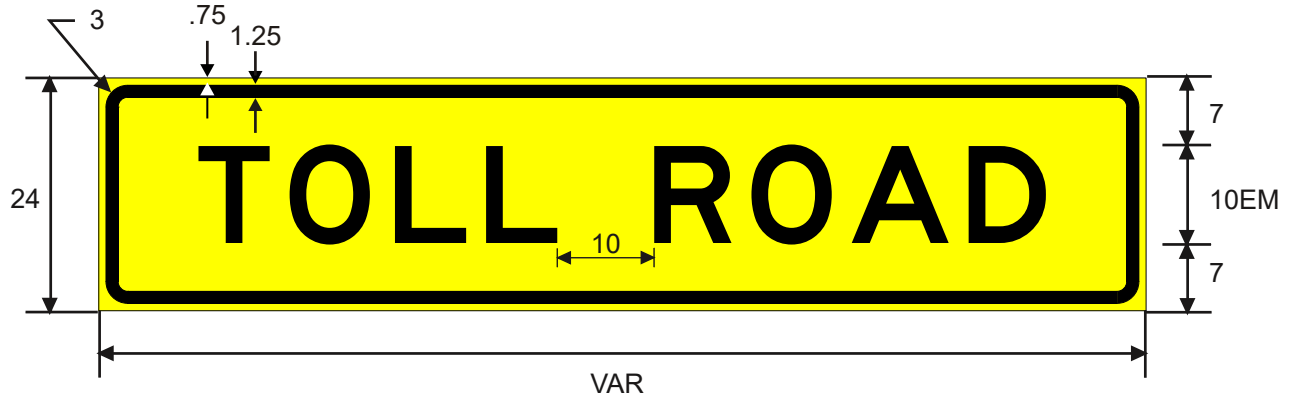

W90-11T
TOLL ROAD

COLORS: LEGEND - BLACK
BACKGROUND - YELLOW

TEXAS