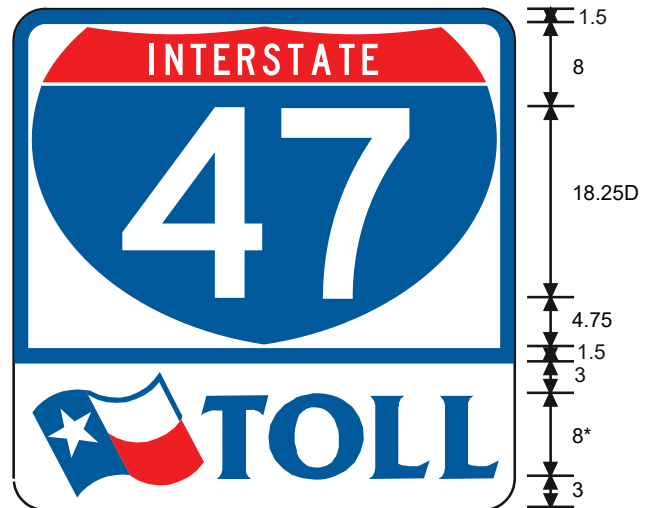

M90-3T (2)

* See Symbol section for symbol design

2

1.5

TOLL US

TOP
COLORS: LEGEND, BACKGROUND - WHITE
TOP SHIELD - RED
BOTTOM SHIELD - BLUE
BORDER - BLUE

BOTTOM
COLORS: SYMBOL - RED, WHITE, BLUE (AS SHOWN)
BACKGROUND - WHITE