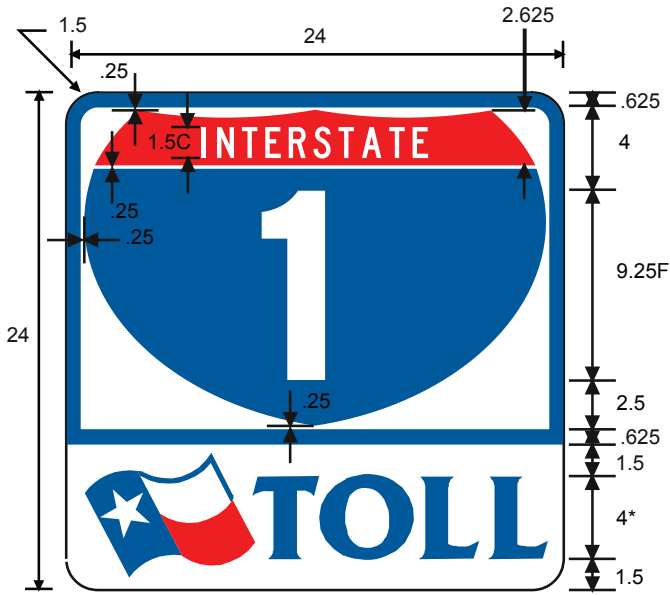

M90-3T (1)

* See Symbol section for symbol design

TOP
COLORS: LEGEND, BACKGROUND - WHITE
TOP SHIELD - RED
BOTTOM SHIELD - BLUE
BORDER - BLUE

BOTTOM
COLORS: SYMBOL - RED, WHITE, BLUE (AS SHOWN)
BACKGROUND - WHITE