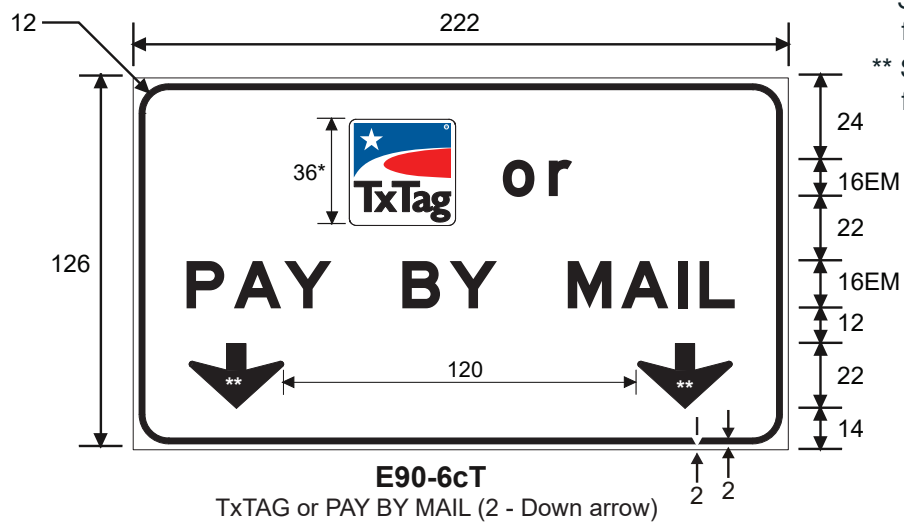

* See R91-1TP for design
** See Symbol section for DOWN arrow design