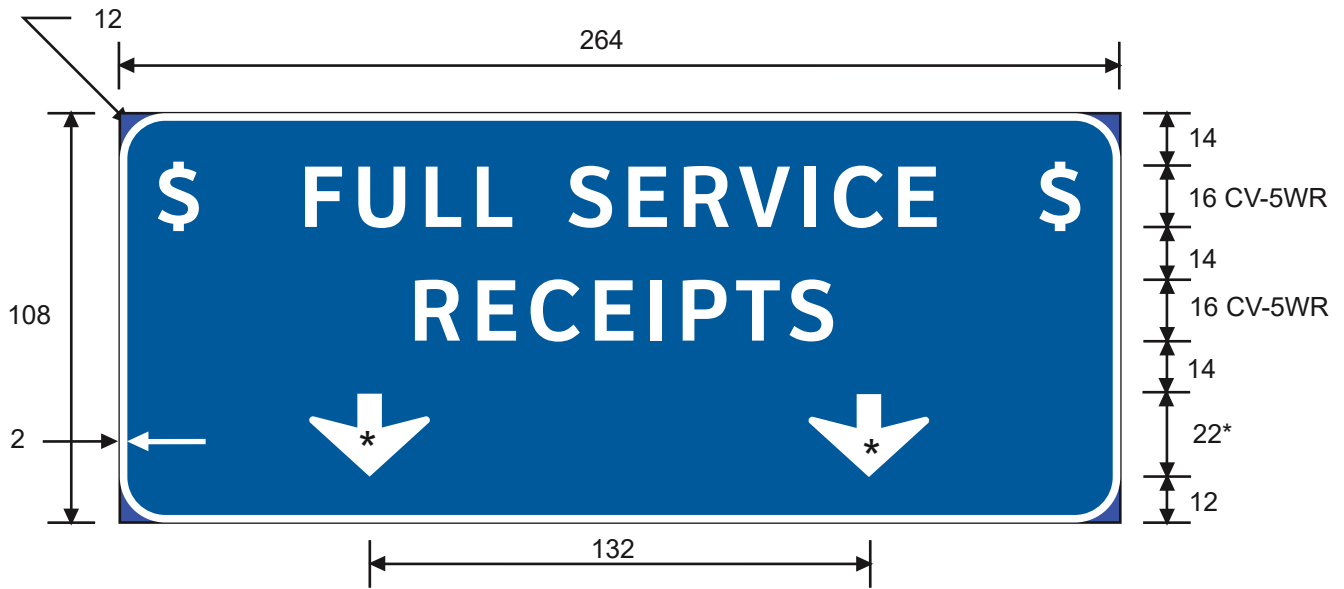

E90-5T
FULL SERVICE RECEIPT (2 - Down arrow)

* See Symbol section
for DOWN arrow design