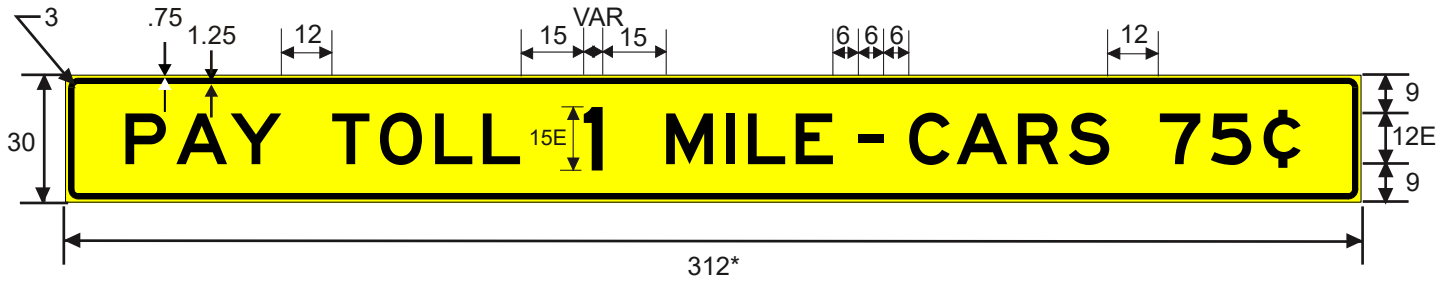

COLORS: LEGEND - BLACK
BACKGROUND - WHITE

TEXAS

W9-6
PAY TOLL 1 MILE CARS 75 cents

W9-6P
PAY TOLL 1 MILE - CARS 75 cents

* Minimum width

COLORS: LEGEND - BLACK
BACKGROUND - YELLOW

TEXAS

W9-6a