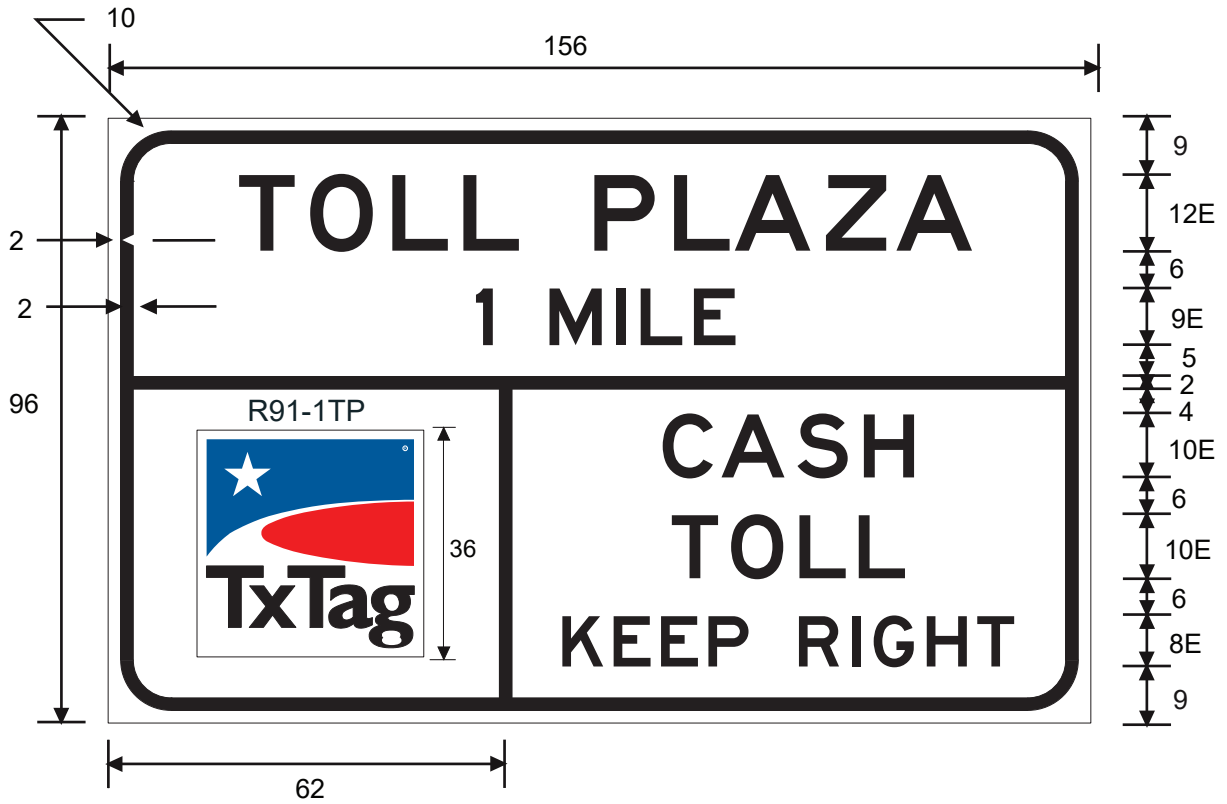

E90-10T

TOLL PLAZA 1 MILE -TxTAG - CASH TOLL KEEP RIGHT

COLORS: LEGEND - BLACK
BACKGROUND - WHITE

TEXAS