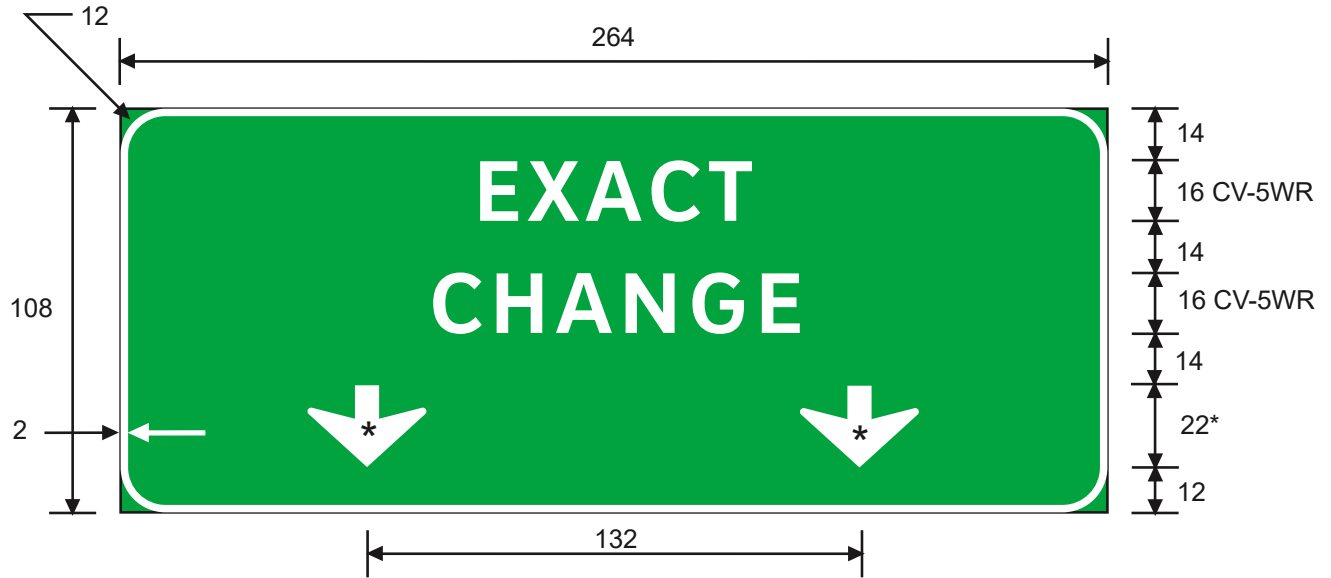

E90-2T
EXACT CHANGE (with 2 - Down arrow)