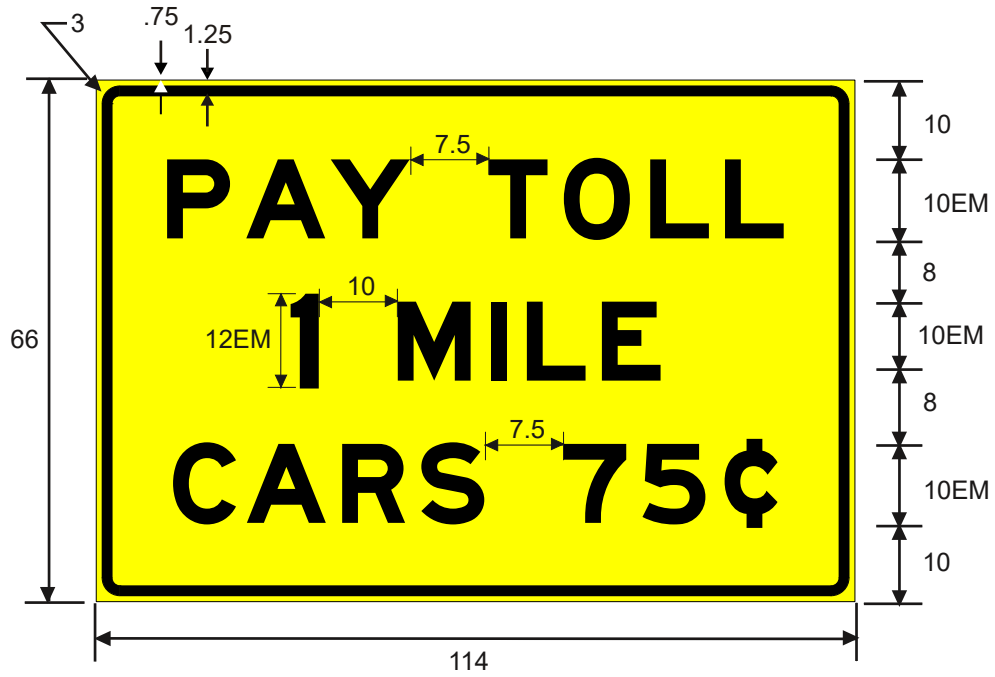

COLORS: LEGEND - BLACK
BACKGROUND - WHITE

TEXAS

W9-6
PAY TOLL 1 MILE CARS 75 cents

W9-6P
PAY TOLL 1 MILE - CARS 75 cents

* Minimum width

COLORS: LEGEND - BLACK
BACKGROUND - YELLOW

TEXAS

W9-6a