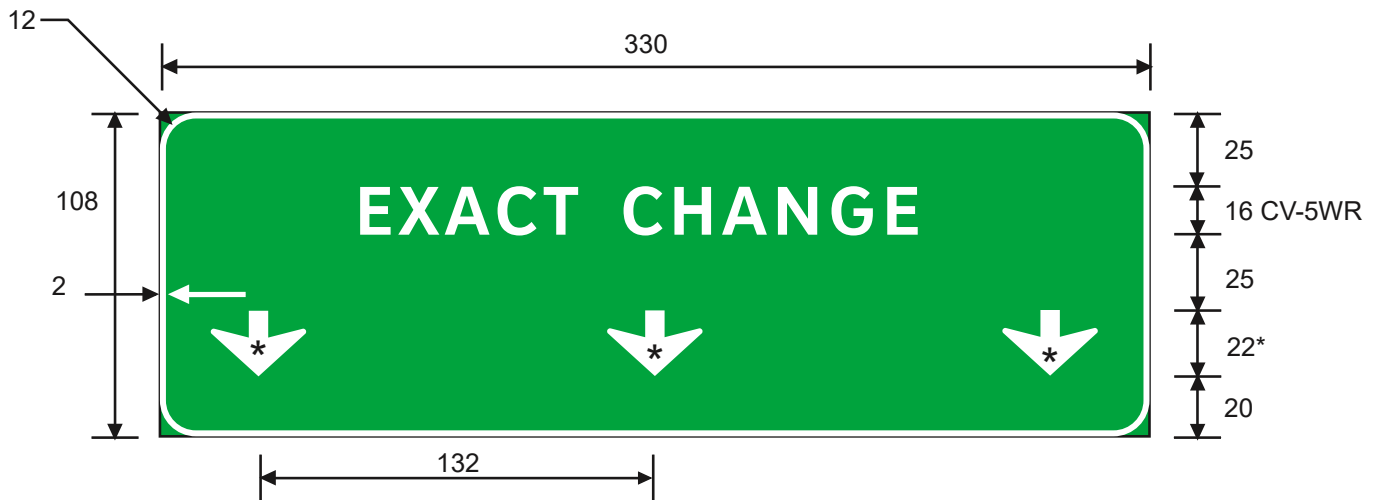

E90-2aT
EXACT CHANGE (with 3 - Down arrow)

* See Symbol section for DOWN arrow design

COLORS: LEGEND - WHITE
BACKGROUND - GREEN

TEXAS