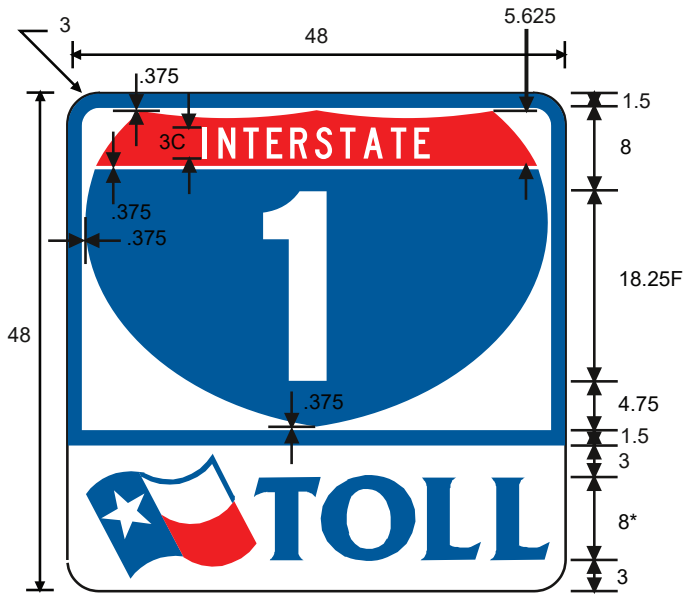

BOTTOM
 COLORS: SYMBOL - RED, WHITE, BLUE (AS SHOWN)
 BACKGROUND - WHITE

M90-3T (1)

M90-3T (2)

M90-3T (3)

M90-3T (4)

* See Symbol section for symbol design

2

1.5