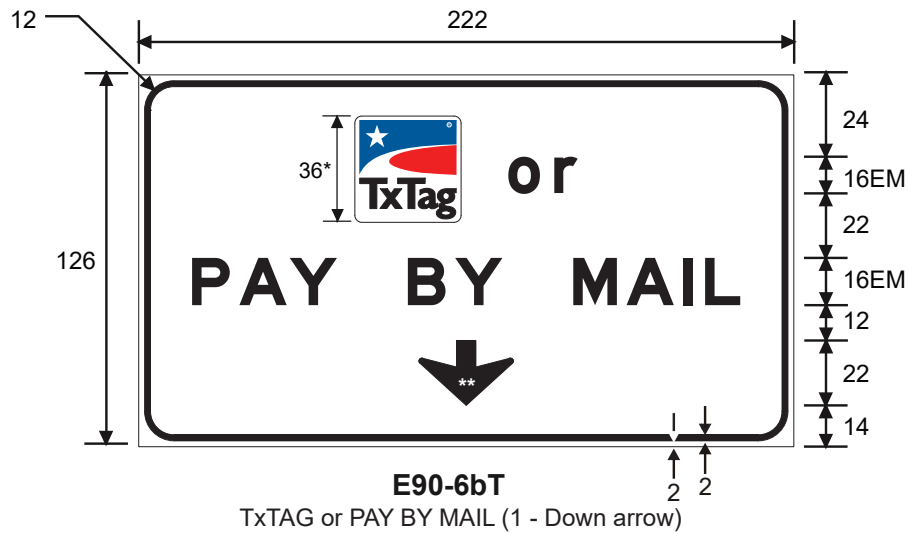

* See R91-1TP for design
** See Symbol section for DOWN arrow design