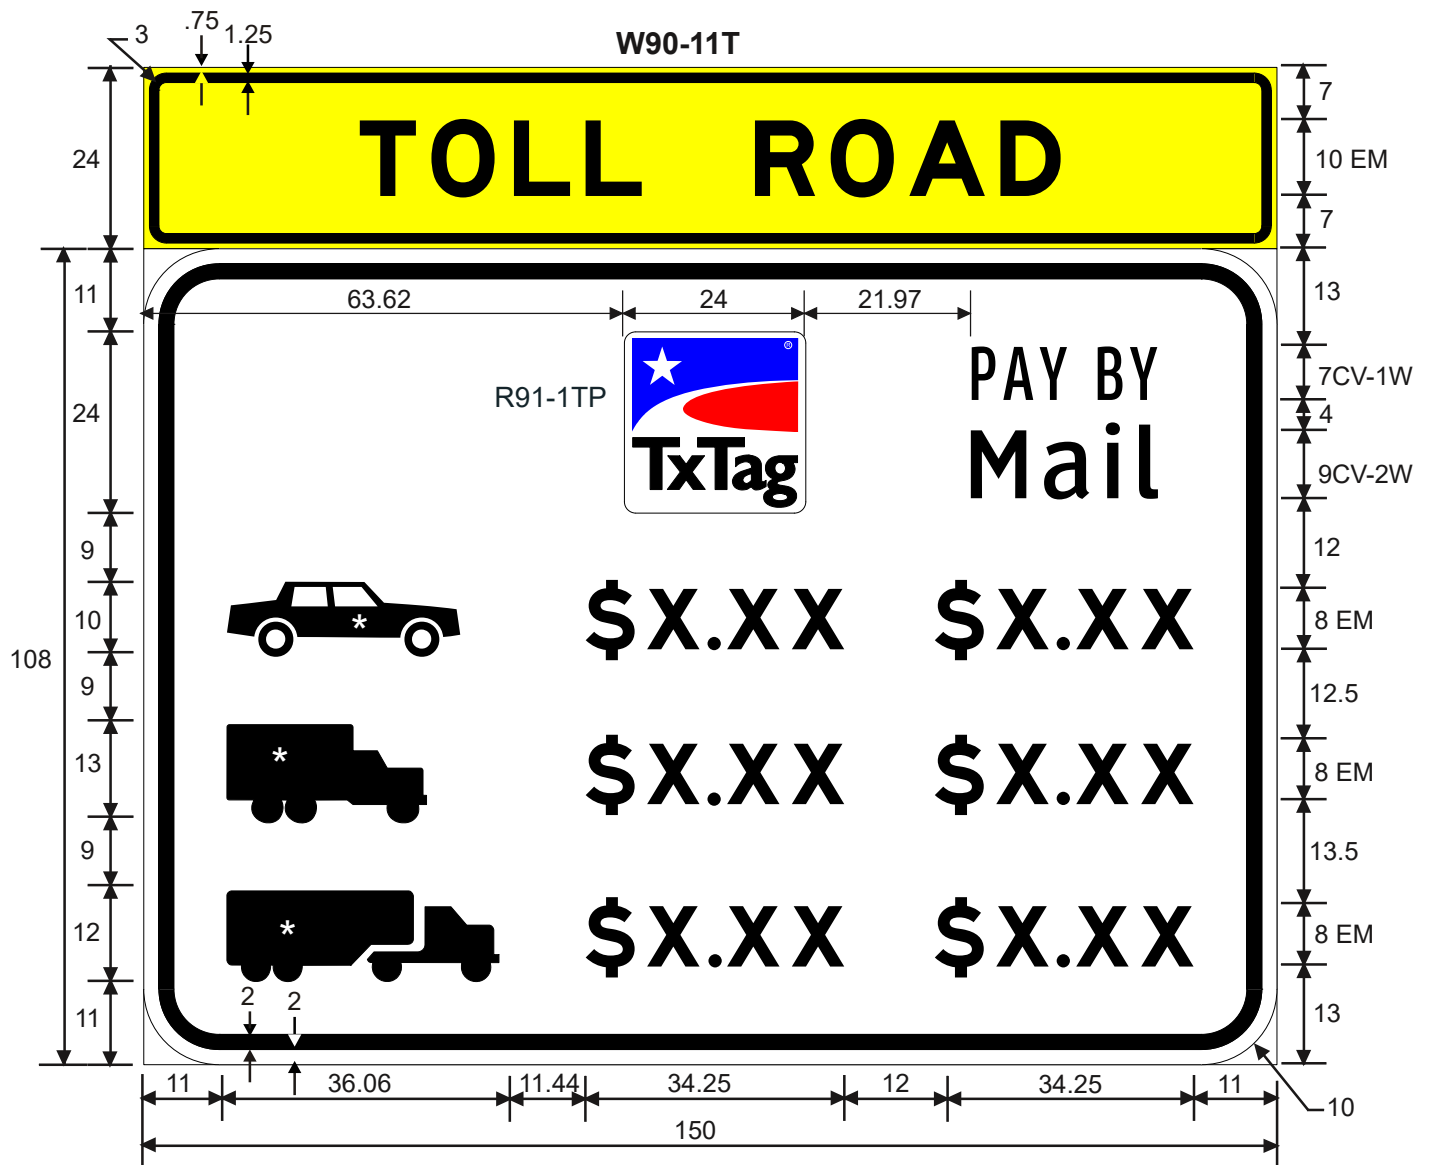

* See Symbol section for symbol design

R90-2aT

TxTag, PAY BY MAIL Toll Rate (Symbols)

COLORS: LEGEND - BLACK
BACKGROUND - YELLOW

COLORS: LEGEND - BLACK
BACKGROUND - WHITE

LOGO: See R91-1TP for sign detail

TEXAS