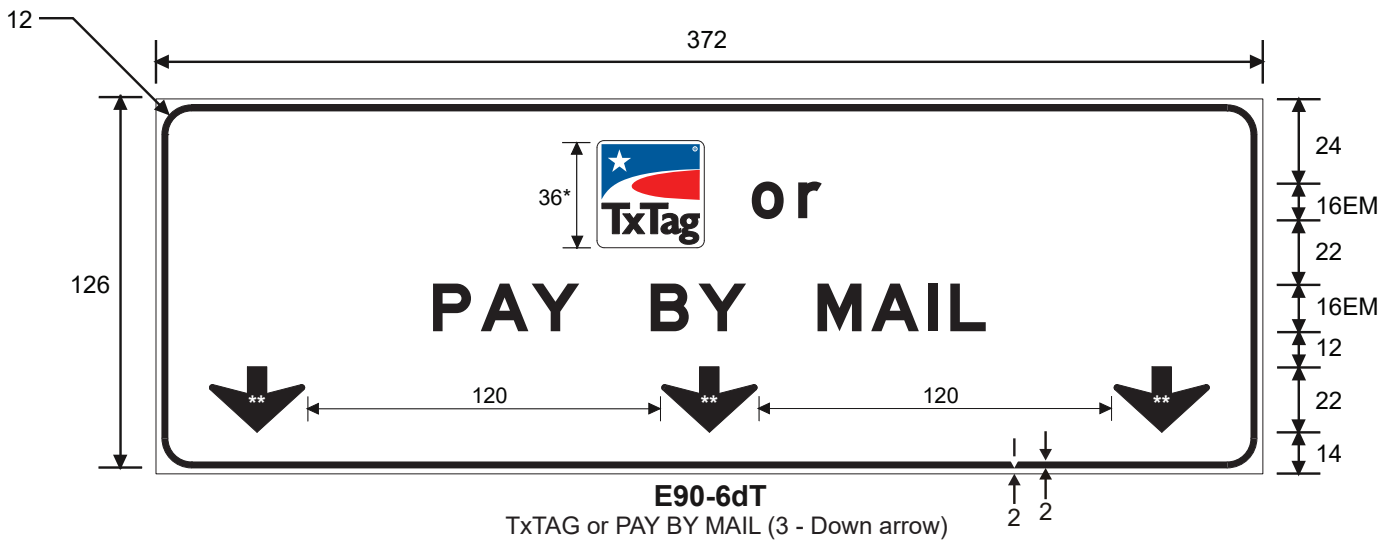

COLORS: LEGEND - BLACK
BACKGROUND - WHITE
LOGO - RED, WHITE, BLUE, BLACK (AS SHOWN)

TEXAS