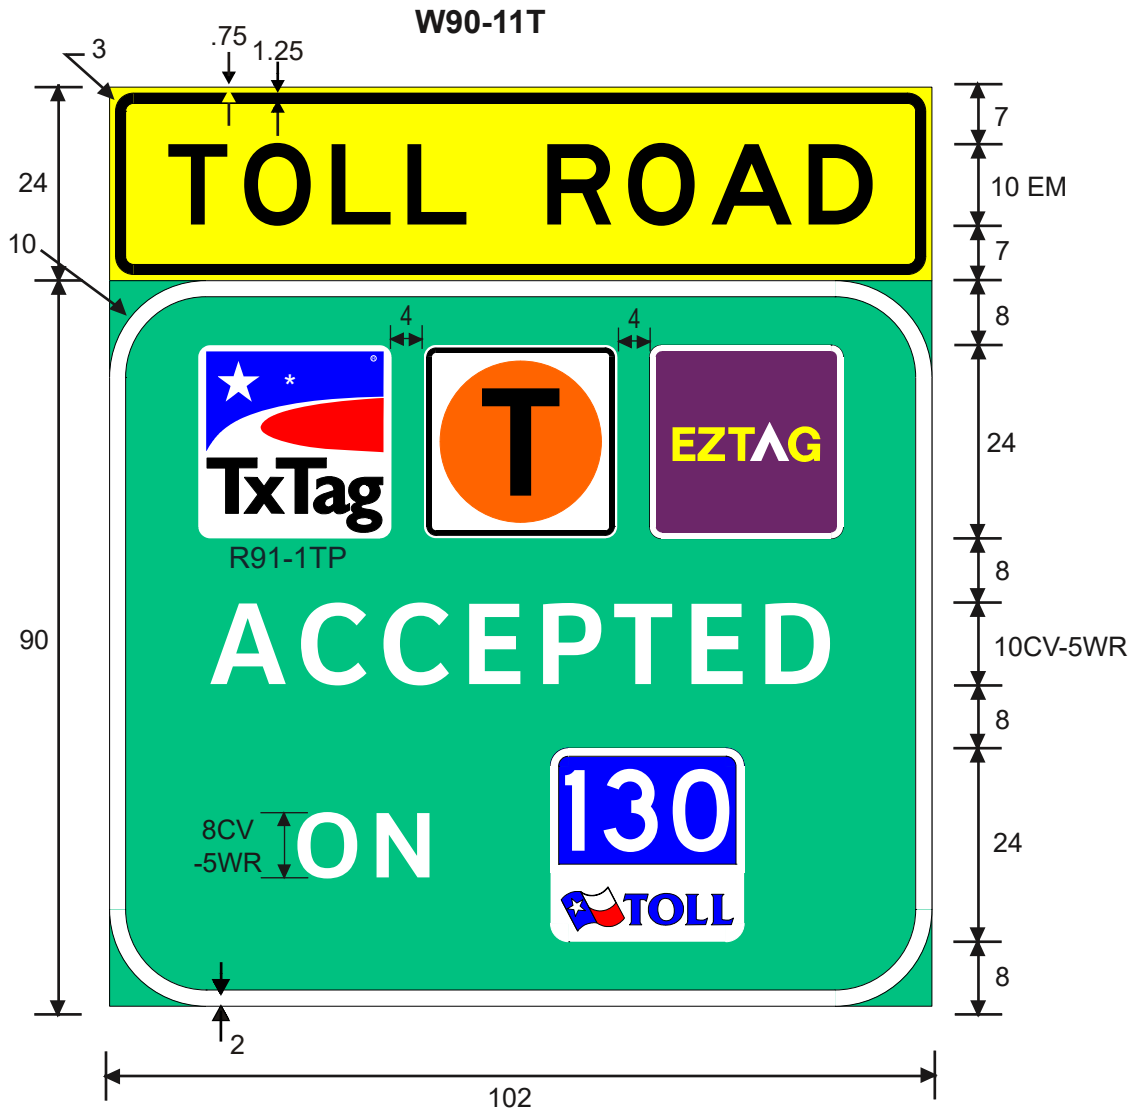

E90-7aT
CASH TOLL (45 Degree arrow)

* See Symbol section for B-3 arrow design

COLORS: LEGEND - BLACK
BACKGROUND - WHITE

TEXAS

E90-8T
PAY TOLL CASH TOLL PLAZA

* See Symbol section
for B-2 arrow design

COLORS: LEGEND - BLACK
BACKGROUND - WHITE
PLAQUE - YELLOW

TEXAS

E90-10T

TOLL PLAZA 1 MILE -TxTAG - CASH TOLL KEEP RIGHT

COLORS: LEGEND - BLACK
BACKGROUND - WHITE

TEXAS

E90-13T
 Supplemental Toll sign
 for Conventional Roadways

COLORS: LEGEND - BLACK
 BACKGROUND - YELLOW
 COLORS: LEGEND - WHITE
 BACKGROUND - GREEN