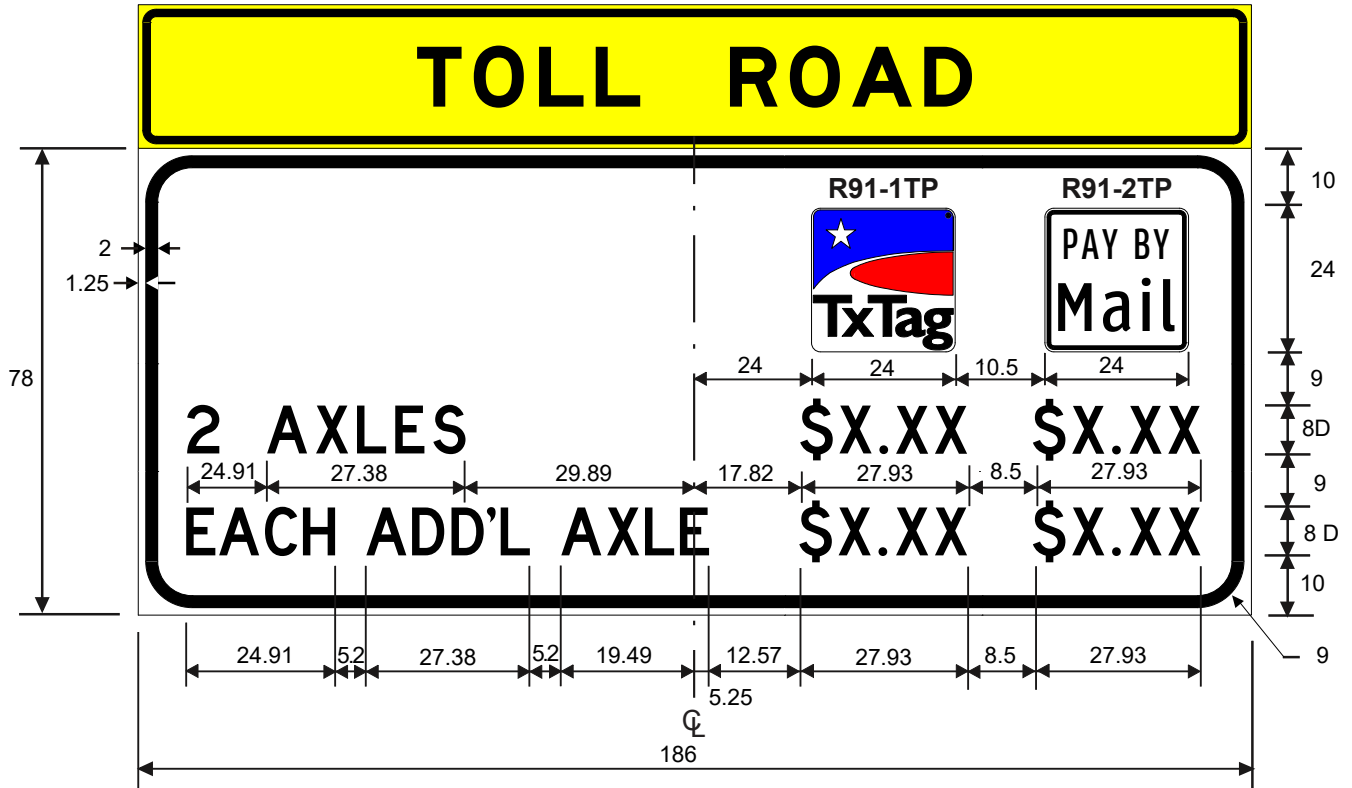

W90-11T

R90-2bT

TxTag and PAY BY MAIL Toll Rate

See R91-1TP and R91-2TP for sign detail

COLORS: LEGEND - BLACK
BACKGROUND - YELLOW

COLORS: LEGEND - BLACK
BACKGROUND - WHITE