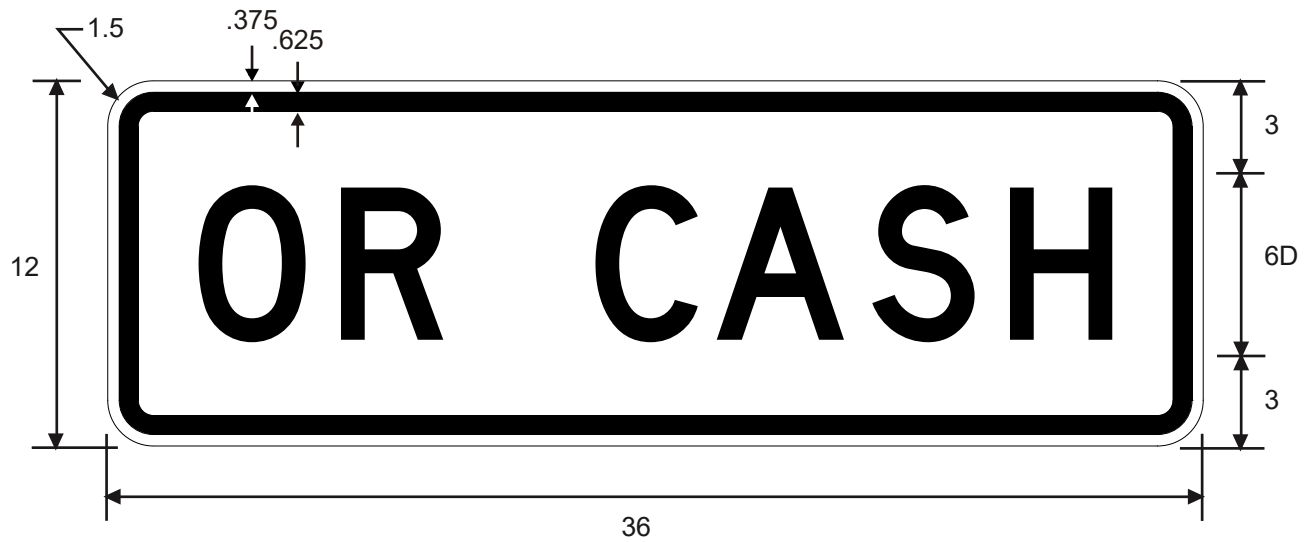

R90-8T
OR CASH

COLORS: LEGEND - BLACK
BACKGROUND - WHITE

TEXAS