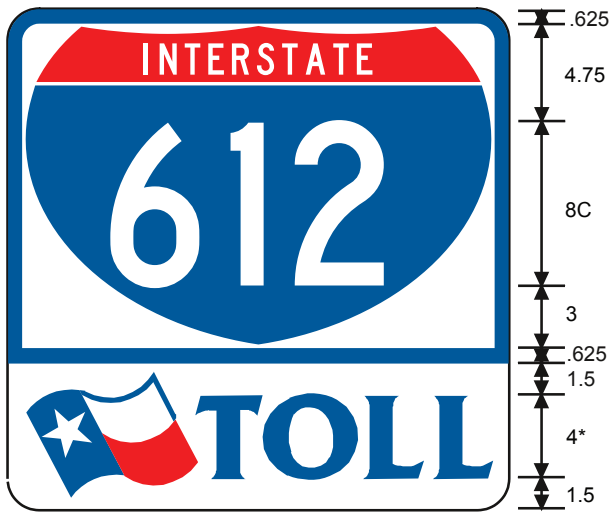

M90-3T (3)

* See Symbol section for symbol design

TOP
COLORS: LEGEND, BACKGROUND - WHITE
TOP SHIELD - RED
BOTTOM SHIELD - BLUE
BORDER - BLUE

BOTTOM
COLORS: SYMBOL - RED, WHITE, BLUE (AS SHOWN)
BACKGROUND - WHITE