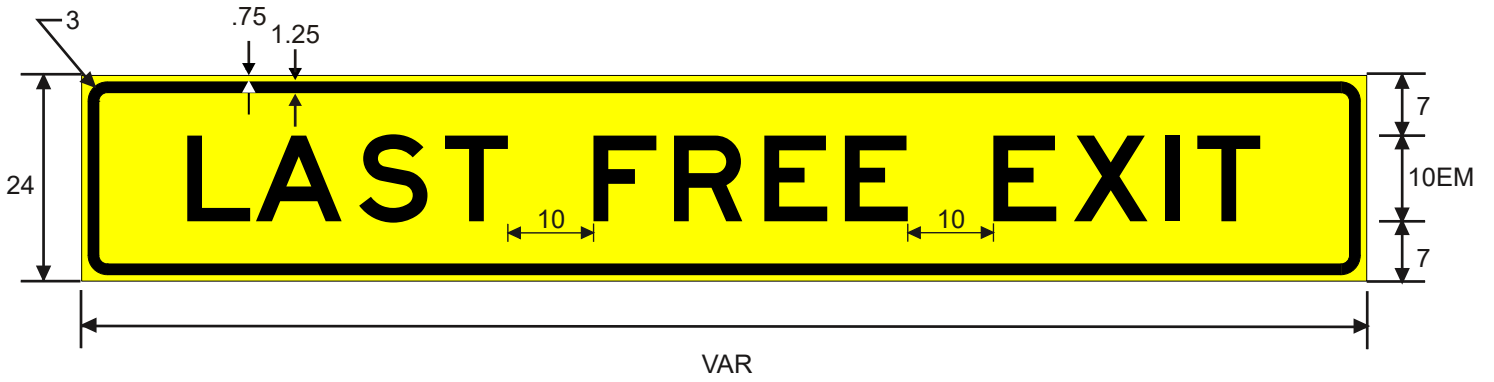

STOP AHEAD PAY TOLL CARS 75 cents

* Increase character spacing 20%

W9-6aP

STOP AHEAD - PAY TOLL

COLORS: LEGEND - BLACK
BACKGROUND - YELLOW

TEXAS

W90-5TP
LAST FREE EXIT

W90-6TP
FREE EXIT