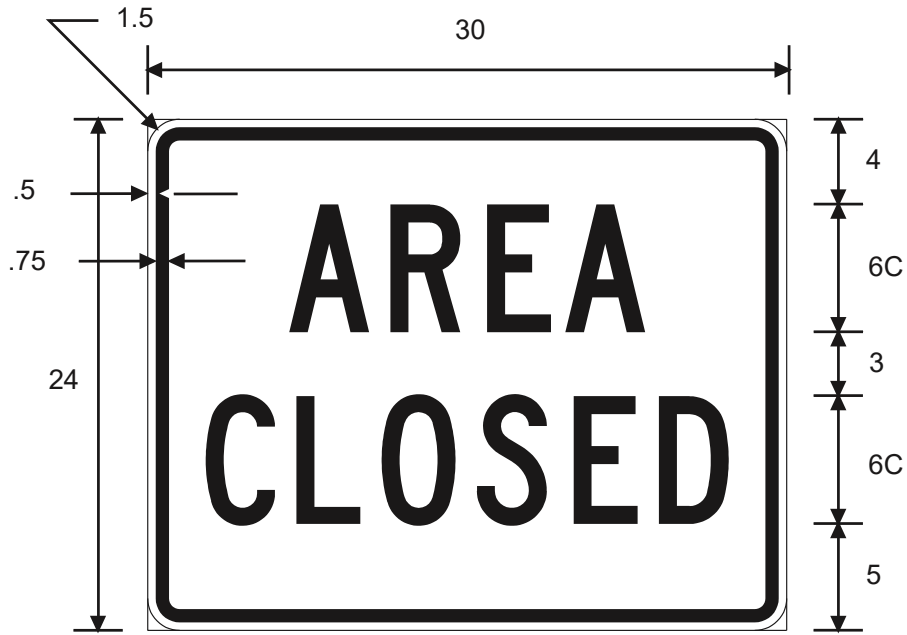

EM-1bT

EVACULANE OPEN WHEN FLASHING- (with Arrow and Symbol)

COLORS: SYMBOL - WHITE
 LEGEND - WHITE
 BACKGROUND - BLUE
 LEGEND - BLACK
 BACKGROUND - BLUE

* See Symbol section for symbol design

TEXAS

EM-2
AREA CLOSED