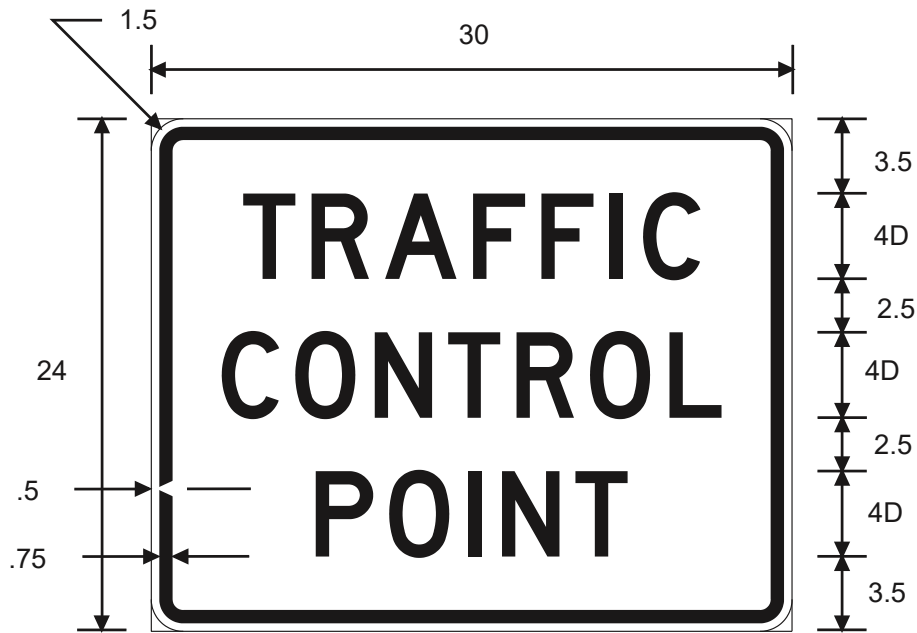

EM-1bT

EVACULANE OPEN WHEN FLASHING- (with Arrow and Symbol)

COLORS: SYMBOL - WHITE
 LEGEND - WHITE
 BACKGROUND - BLUE
 LEGEND - BLACK
 BACKGROUND - BLUE

* See Symbol section for symbol design

TEXAS

EM-2
AREA CLOSED

EM-3
TRAFFIC CONTROL POINT

COLORS: LEGEND - BLACK
BACKGROUND - WHITE

EM-4
MAINTAIN TOP SAFE SPEED

EM-5
ROAD USE PERMIT REQUIRED FOR THRU TRAFFIC

COLORS: LEGEND - BLACK
BACKGROUND - WHITE

TEXAS

EM-6aR
MEDICAL CENTER (with Arrow)