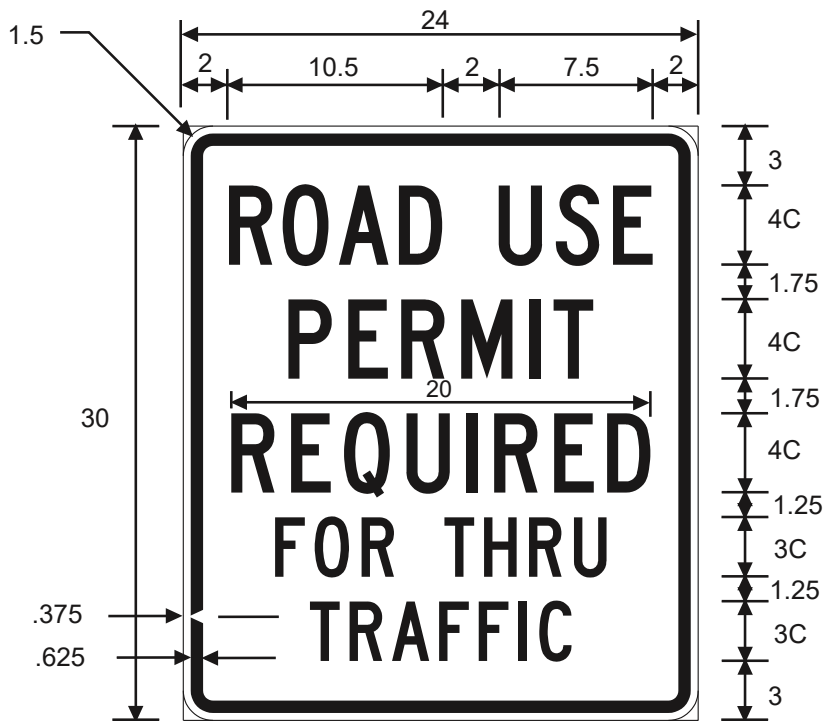

EM-1bT

EVACULANE OPEN WHEN FLASHING- (with Arrow and Symbol)

COLORS: SYMBOL - WHITE
 LEGEND - WHITE
 BACKGROUND - BLUE
 LEGEND - BLACK
 BACKGROUND - BLUE

* See Symbol section for symbol design

TEXAS

EM-2
AREA CLOSED

EM-3
TRAFFIC CONTROL POINT

COLORS: LEGEND - BLACK
BACKGROUND - WHITE

EM-4
MAINTAIN TOP SAFE SPEED

EM-5
ROAD USE PERMIT REQUIRED FOR THRU TRAFFIC

COLORS: LEGEND - BLACK
BACKGROUND - WHITE

TEXAS

EM-6aR
MEDICAL CENTER (with Arrow)