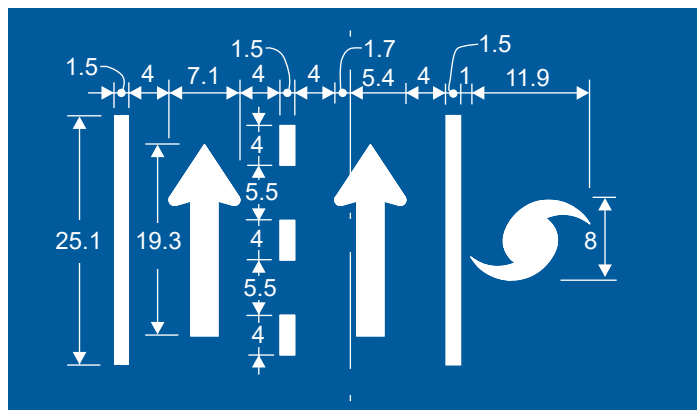

EM-1L

EM-1R

COLORS: LEGEND - WHITE
BACKGROUND - BLUE

TEXAS

EM-1aT
EVACUATION ROUTE (with Symbol)

* See Symbol section
for symbol design

COLORS: SYMBOL - WHITE
LEGEND - WHITE
BACKGROUND - BLUE

TEXAS

EM-1bT

EVACULANE OPEN WHEN FLASHING- (with Arrow and Symbol)

COLORS: SYMBOL - WHITE
 LEGEND - WHITE
 BACKGROUND - BLUE
 LEGEND - BLACK
 BACKGROUND - BLUE

* See Symbol section for symbol design

TEXAS

EM-2
AREA CLOSED