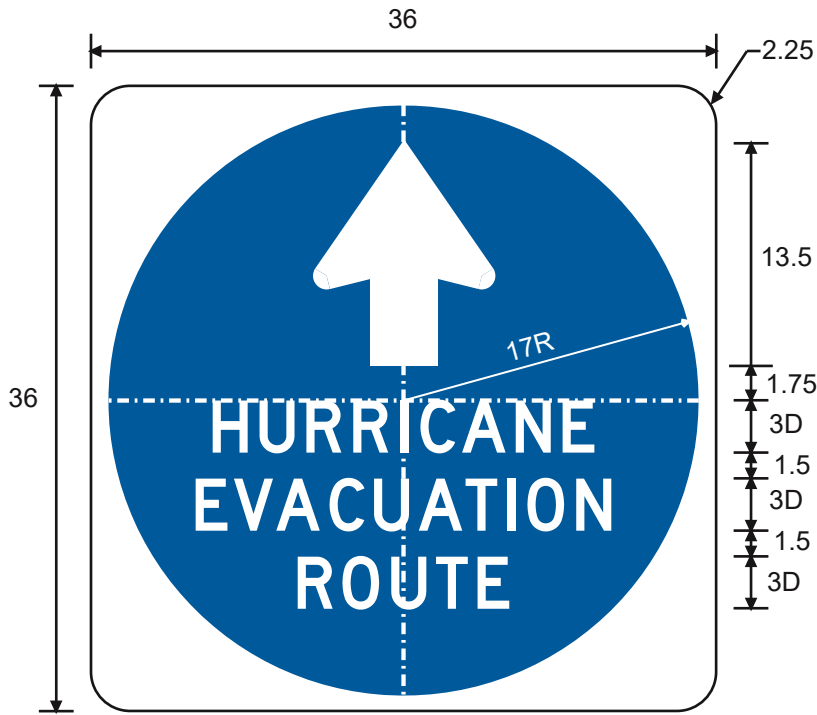

SECTION 7

2012 EDITION - REVISION 4

Standard Highway Sign Designs for Texas

**Drawings may not be drawn to scale.
Do not photocopy for manufacturing.**

May 2021

(This page left intentionally blank)

EM-1S
HURRICANE EVACUATION ROUTE (with Arrow)

EM-1L

EM-1R

COLORS: LEGEND - WHITE
BACKGROUND - BLUE

TEXAS

EM-1aT
EVACUATION ROUTE (with Symbol)

* See Symbol section
for symbol design

COLORS: SYMBOL - WHITE
LEGEND - WHITE
BACKGROUND - BLUE

TEXAS

EM-1bT

EVACULANE OPEN WHEN FLASHING- (with Arrow and Symbol)

COLORS: SYMBOL - WHITE
 LEGEND - WHITE
 BACKGROUND - BLUE
 LEGEND - BLACK
 BACKGROUND - BLUE

* See Symbol section for symbol design

TEXAS

EM-2
AREA CLOSED