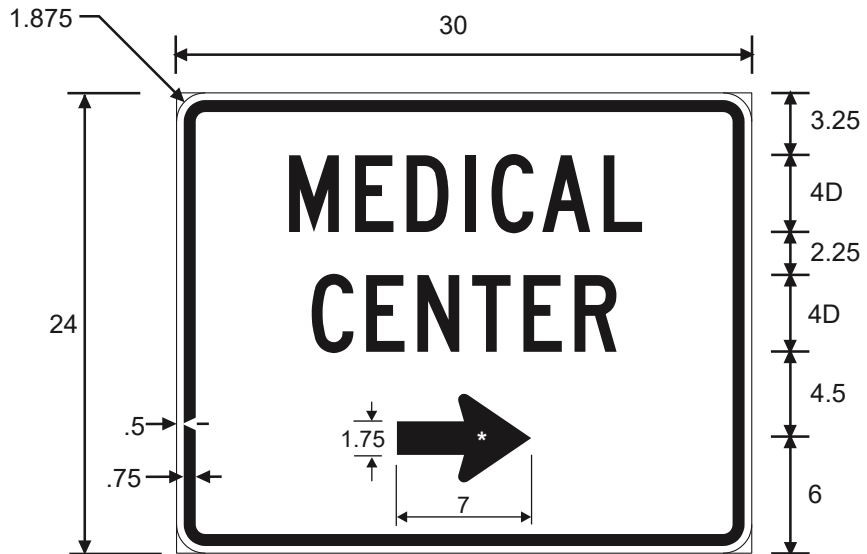

EM-1bT

EVACULANE OPEN WHEN FLASHING- (with Arrow and Symbol)

COLORS: SYMBOL - WHITE
 LEGEND - WHITE
 BACKGROUND - BLUE
 LEGEND - BLACK
 BACKGROUND - BLUE

* See Symbol section for symbol design

TEXAS

EM-2
AREA CLOSED

EM-3
TRAFFIC CONTROL POINT

COLORS: LEGEND - BLACK
BACKGROUND - WHITE

EM-4
MAINTAIN TOP SAFE SPEED

EM-5
ROAD USE PERMIT REQUIRED FOR THRU TRAFFIC

COLORS: LEGEND - BLACK
BACKGROUND - WHITE

TEXAS

EM-6aR
MEDICAL CENTER (with Arrow)

* See Symbol section for arrow design

EM-6bL

WELFARE CENTER (with Arrow)

EM-6dR
DECONTAMINATION CENTER (with Arrow)

EM-6cL

REGISTRATION CENTER (with Arrow)

COLORS: LEGEND - BLACK
BACKGROUND - WHITE (RETROREFLECTIVE)