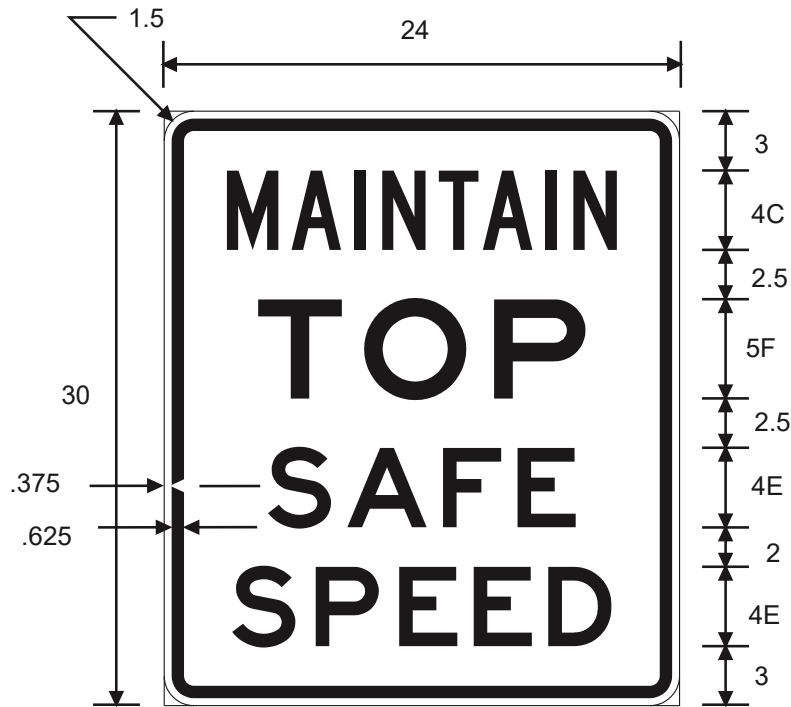

EM-1bT

EVACULANE OPEN WHEN FLASHING- (with Arrow and Symbol)

COLORS: SYMBOL - WHITE
 LEGEND - WHITE
 BACKGROUND - BLUE
 LEGEND - BLACK
 BACKGROUND - BLUE

* See Symbol section for symbol design

TEXAS

EM-2
AREA CLOSED

EM-3
TRAFFIC CONTROL POINT

COLORS: LEGEND - BLACK
BACKGROUND - WHITE

EM-4
MAINTAIN TOP SAFE SPEED

EM-5
ROAD USE PERMIT REQUIRED FOR THRU TRAFFIC

COLORS: LEGEND - BLACK
BACKGROUND - WHITE

TEXAS

EM-6aR
MEDICAL CENTER (with Arrow)