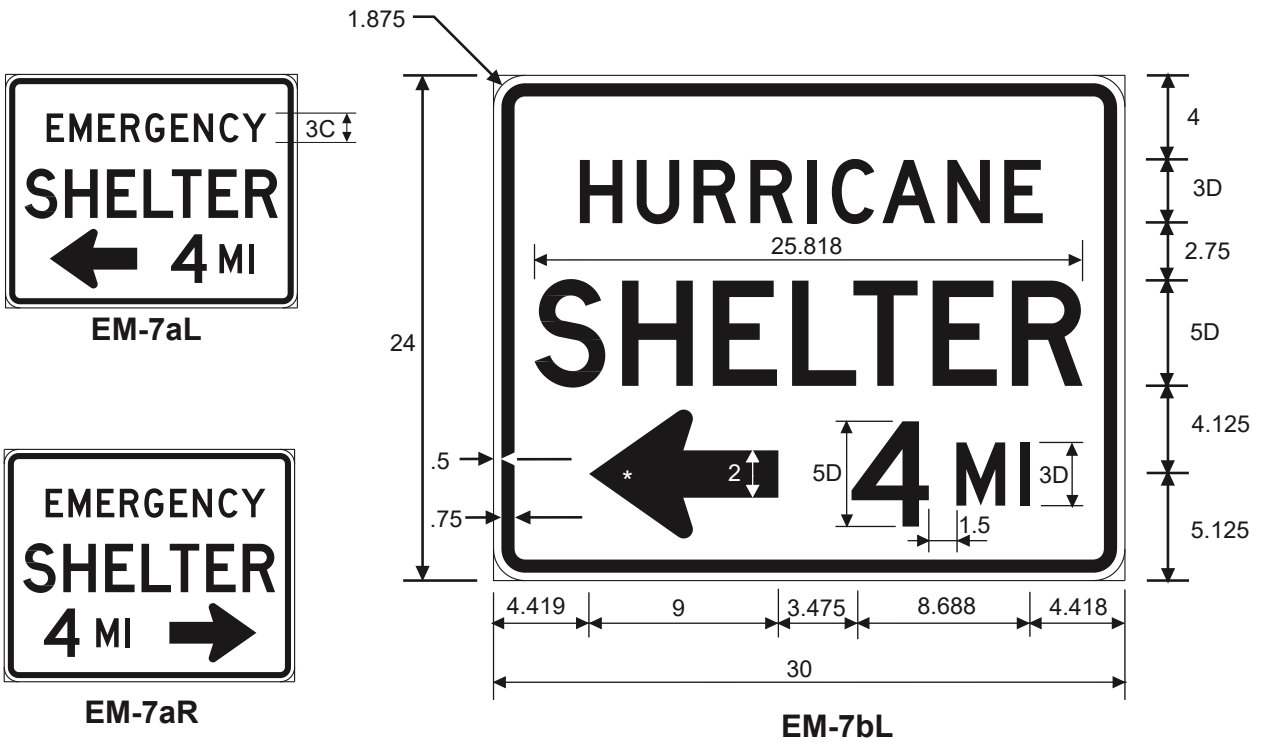

EMERGENCY SHELTER (with Arrow)