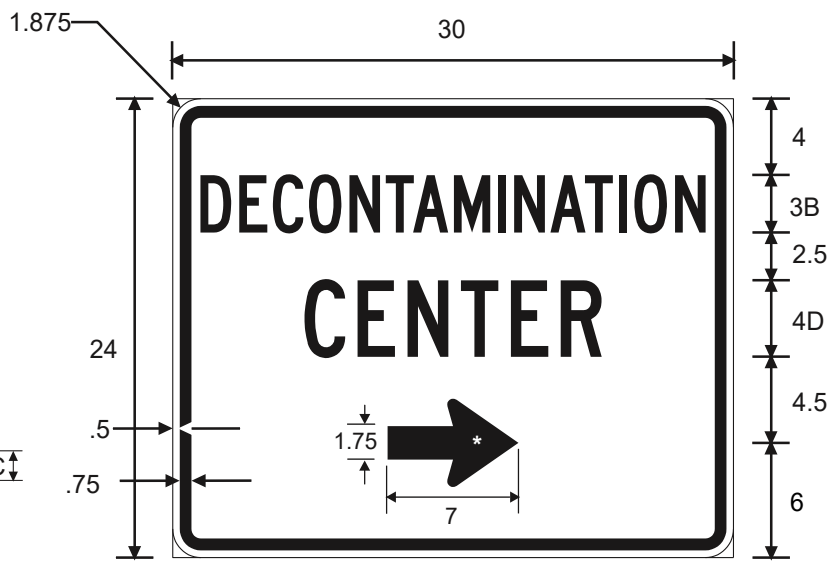

EM-1bT

EVACULANE OPEN WHEN FLASHING- (with Arrow and Symbol)

COLORS: SYMBOL - WHITE
 LEGEND - WHITE
 BACKGROUND - BLUE
 LEGEND - BLACK
 BACKGROUND - BLUE

* See Symbol section for symbol design

TEXAS

EM-2
AREA CLOSED

EM-3
TRAFFIC CONTROL POINT

COLORS: LEGEND - BLACK
BACKGROUND - WHITE

EM-4
MAINTAIN TOP SAFE SPEED

EM-5
ROAD USE PERMIT REQUIRED FOR THRU TRAFFIC

COLORS: LEGEND - BLACK
BACKGROUND - WHITE

TEXAS

EM-6aR
MEDICAL CENTER (with Arrow)

* See Symbol section for arrow design

EM-6bL

WELFARE CENTER (with Arrow)

EM-6dR
DECONTAMINATION CENTER (with Arrow)

EM-6cL

REGISTRATION CENTER (with Arrow)

COLORS: LEGEND - BLACK
BACKGROUND - WHITE (RETROREFLECTIVE)