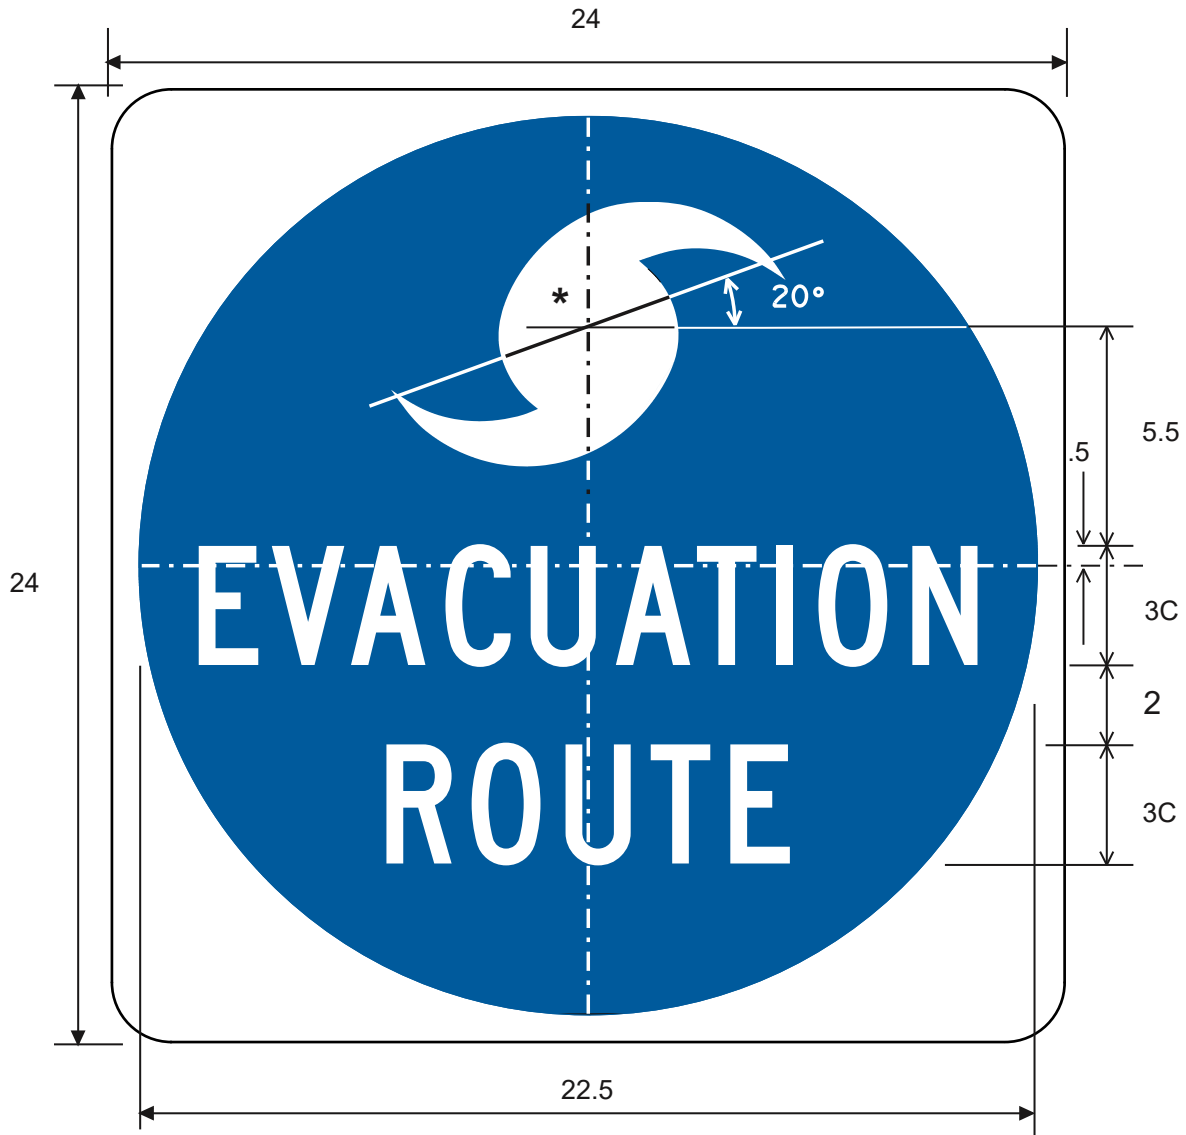

SECTION 7

2012 EDITION - REVISION 4

Standard Highway Sign Designs for Texas

**Drawings may not be drawn to scale.
Do not photocopy for manufacturing.**

May 2021

(This page left intentionally blank)

EM-1S
HURRICANE EVACUATION ROUTE (with Arrow)

EM-1L

EM-1R

COLORS: LEGEND - WHITE
BACKGROUND - BLUE

TEXAS

EM-1aT
EVACUATION ROUTE (with Symbol)

* See Symbol section
for symbol design

COLORS: SYMBOL - WHITE
LEGEND - WHITE
BACKGROUND - BLUE

TEXAS

EM-1bT

EVACULANE OPEN WHEN FLASHING- (with Arrow and Symbol)

COLORS: SYMBOL - WHITE
 LEGEND - WHITE
 BACKGROUND - BLUE
 LEGEND - BLACK
 BACKGROUND - BLUE

* See Symbol section for symbol design

TEXAS

EM-2
AREA CLOSED

EM-3
TRAFFIC CONTROL POINT

COLORS: LEGEND - BLACK
BACKGROUND - WHITE

EM-4
MAINTAIN TOP SAFE SPEED

EM-5
ROAD USE PERMIT REQUIRED FOR THRU TRAFFIC

COLORS: LEGEND - BLACK
BACKGROUND - WHITE

TEXAS

EM-6aR
MEDICAL CENTER (with Arrow)