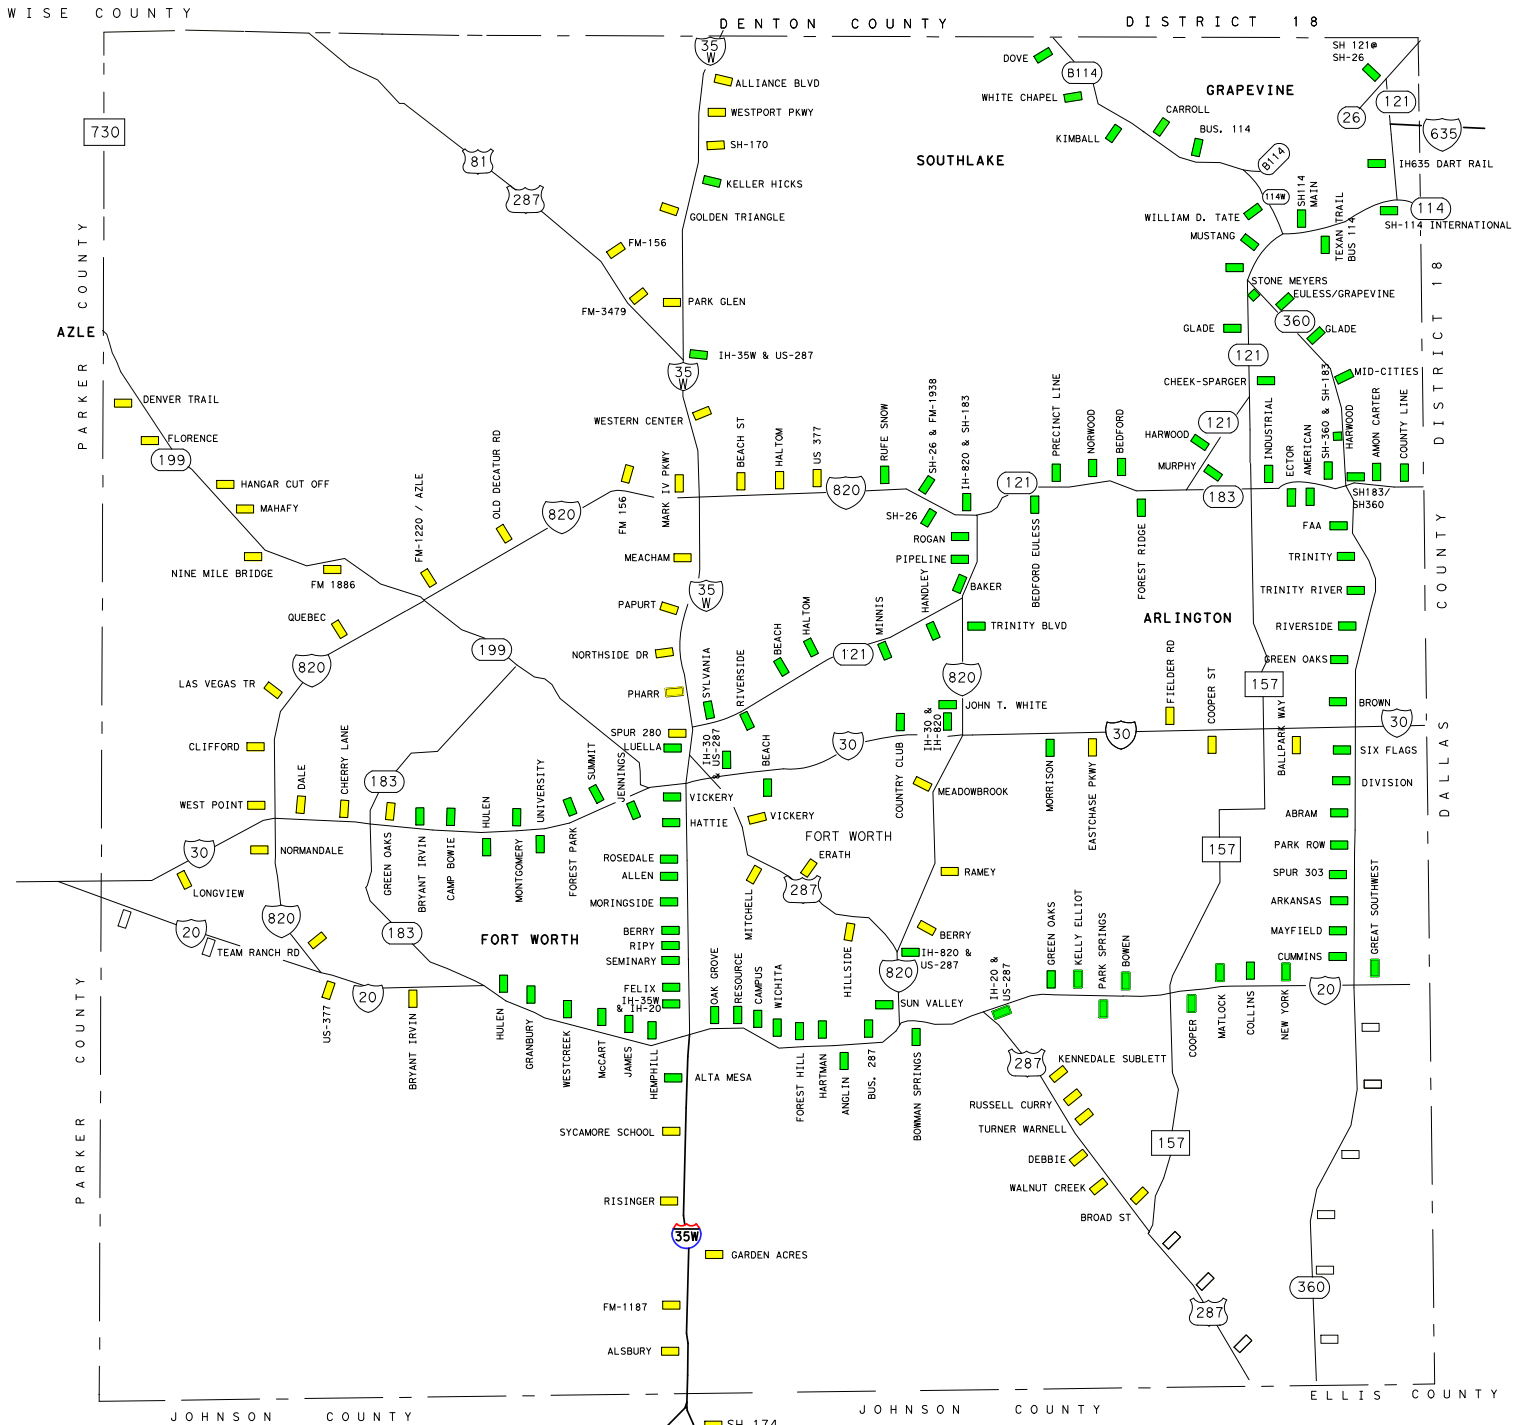

*TransVision*  
*TxDOT – Fort Worth*  
**Intelligent Transportation System (ITS)**  
*Closed Circuit Television Cameras (CCTV)*  
 As of July 2007

**LEGEND**

	Operational Cameras	(117)
	Under Construction	(66)
	Total	(183)
	Future Planning	(more)

-  FM 917
-  US 67
-  CR 204
-  CR 106
-  FM 916