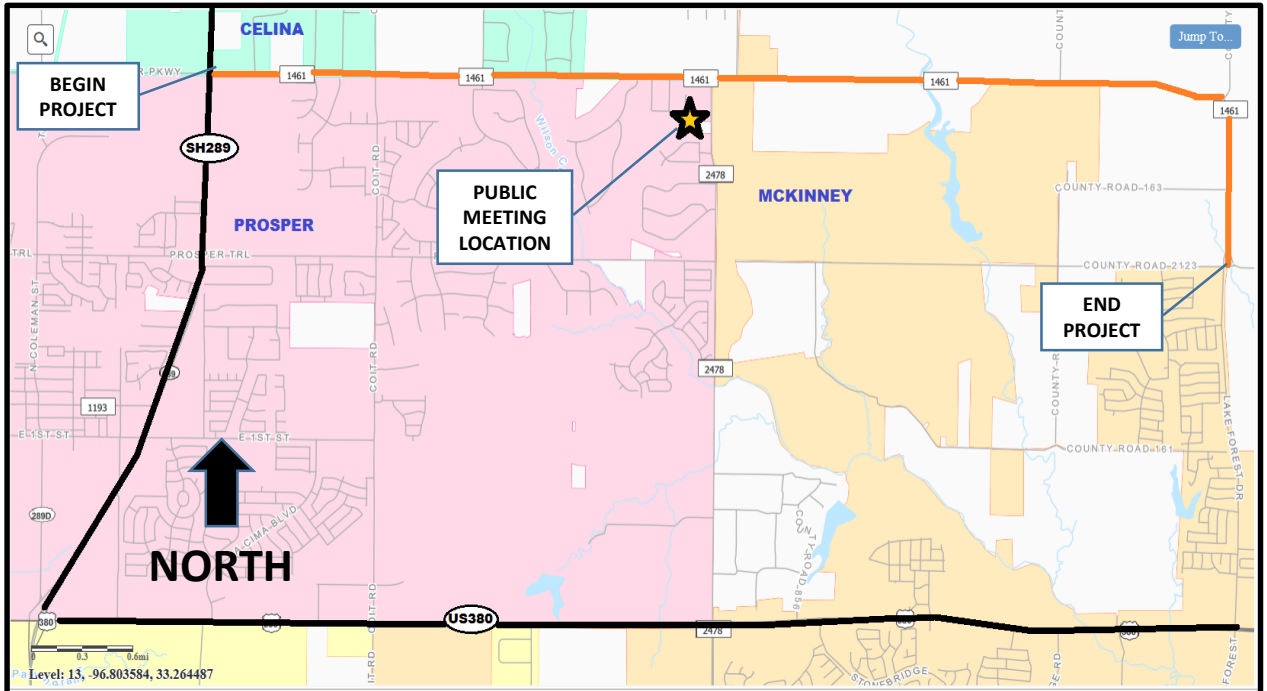

FM 1461

PUBLIC MEETING

TUESDAY, APRIL 24, 2018

6:00 P.M. TO 8:00 P.M.

OPEN HOUSE FORMAT

DIRECTIONS:

- FROM EASTBOUND FM 1461
- TURN SOUTH ONTO CUSTER RD AND CONTINUE FOR APPROXIMATELY 0.22 MILE
- RHEA'S MILL BAPTIST CHURCH WILL BE ON YOUR RIGHT (WEST SIDE OF CUSTER RD)