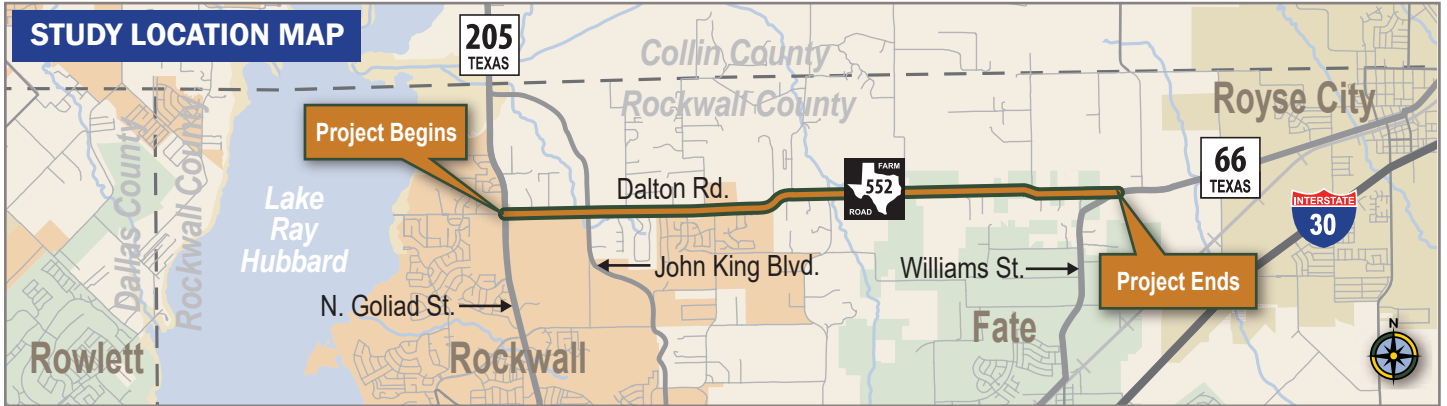

FM 552- Rockwall County, Texas

From State Highway (SH) 205 to SH 66

Public Meeting

Thursday, May 17, 2018 | 6:00 p.m. - 8:00 p.m.

Directions To:

J. W. Williams Middle School Cafeteria
 625 E. FM 552
 Rockwall, Texas 75087

From Interstate 30:

Take Interstate 30 to John King Boulevard. Continue north on John King to FM 552. Turn left on FM 552 and J.W. Williams Middle School will be on the left.

The Public Meeting will be in the cafeteria. Use the rear entrance and follow signs to the cafeteria.