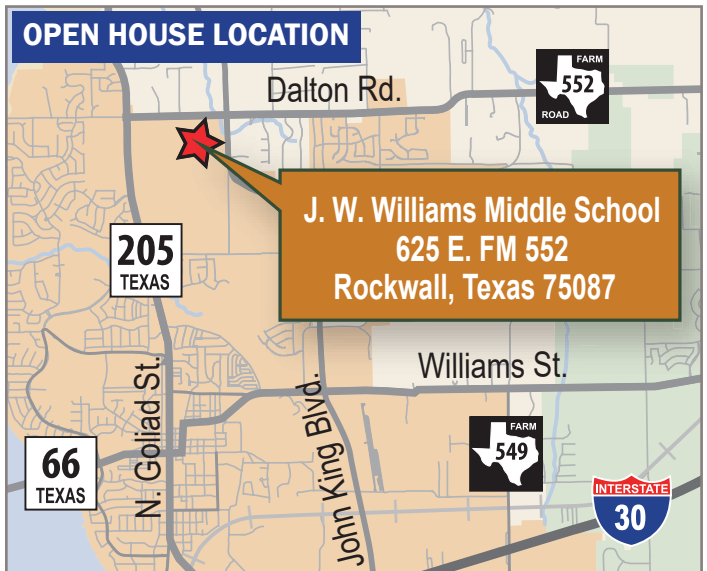

FM 552- Rockwall County, Texas

From State Highway (SH) 205 to SH 66

Public Meeting

Thursday, May 17, 2018 | 6:00 p.m. - 8:00 p.m.

Directions To:

J. W. Williams Middle School Cafeteria
 625 E. FM 552
 Rockwall, Texas 75087

From Interstate 30:

Take Interstate 30 to John King Boulevard. Continue north on John King to FM 552. Turn left on FM 552 and J.W. Williams Middle School will be on the left.

The Public Meeting will be in the cafeteria. Use the rear entrance and follow signs to the cafeteria.

**J. W. Williams Middle School
 Cafeteria**
 625 E. FM 552
 Rockwall, Texas 75087