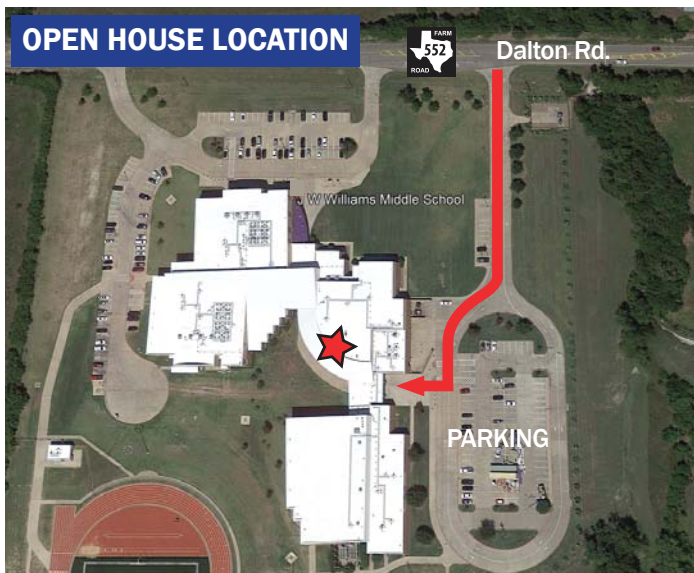

FM 552- Rockwall County, Texas

From State Highway (SH) 205 to SH 66

Public Meeting

Thursday, May 17, 2018 | 6:00 p.m. - 8:00 p.m.

Directions To:

J. W. Williams Middle School Cafeteria
 625 E. FM 552
 Rockwall, Texas 75087

From Interstate 30:

Take Interstate 30 to John King Boulevard. Continue north on John King to FM 552. Turn left on FM 552 and J.W. Williams Middle School will be on the left.

The Public Meeting will be in the cafeteria. Use the rear entrance and follow signs to the cafeteria.