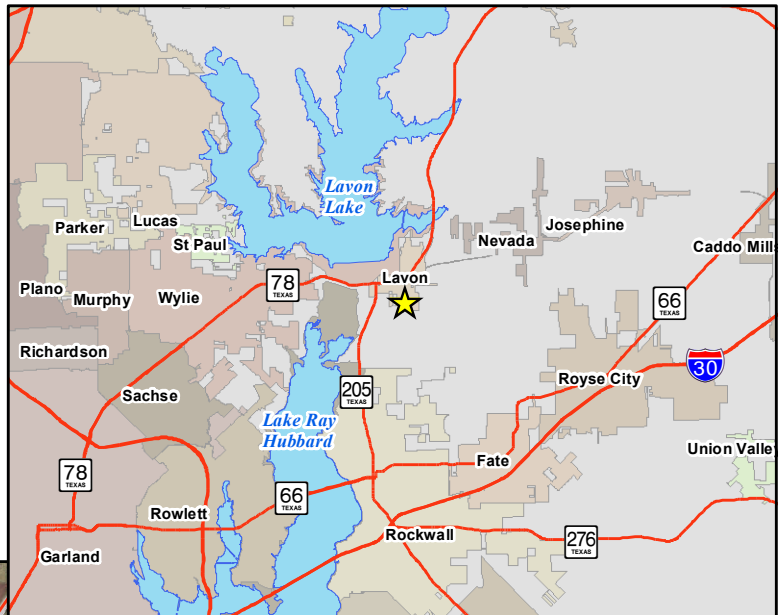

Directions To: NeSmith Elementary School

SH 205 North Project
Public Hearing / Open House
Tuesday, February 13, 2018
6:00 P.M. - 7:00 P.M Open House
7:00 P.M. Formal Presentation

Directions:

From North take SH 78:
head south on SH 78 toward SH 205,
turn left onto Lake Road,
turn left onto Main Street,
turn right onto Presidents Boulevard,
continue straight and parking is on right.

From South take SH 205:
head north on SH 205 toward SH 78,
turn right onto SH 78,
turn right onto Lake Road,
turn left onto Main Street,
turn right onto Presidents Boulevard,
continue straight and parking is on right.

From West take SH 78:
head east on SH 78 toward SH 205,
turn right onto Lake Road,
turn left onto Main Street,
turn right onto Presidents Boulevard,
continue straight and parking is on right.

From East take FM 2755:
continue straight towards SH 205,
turn left onto Presidents Boulevard,
continue straight and parking is on right.