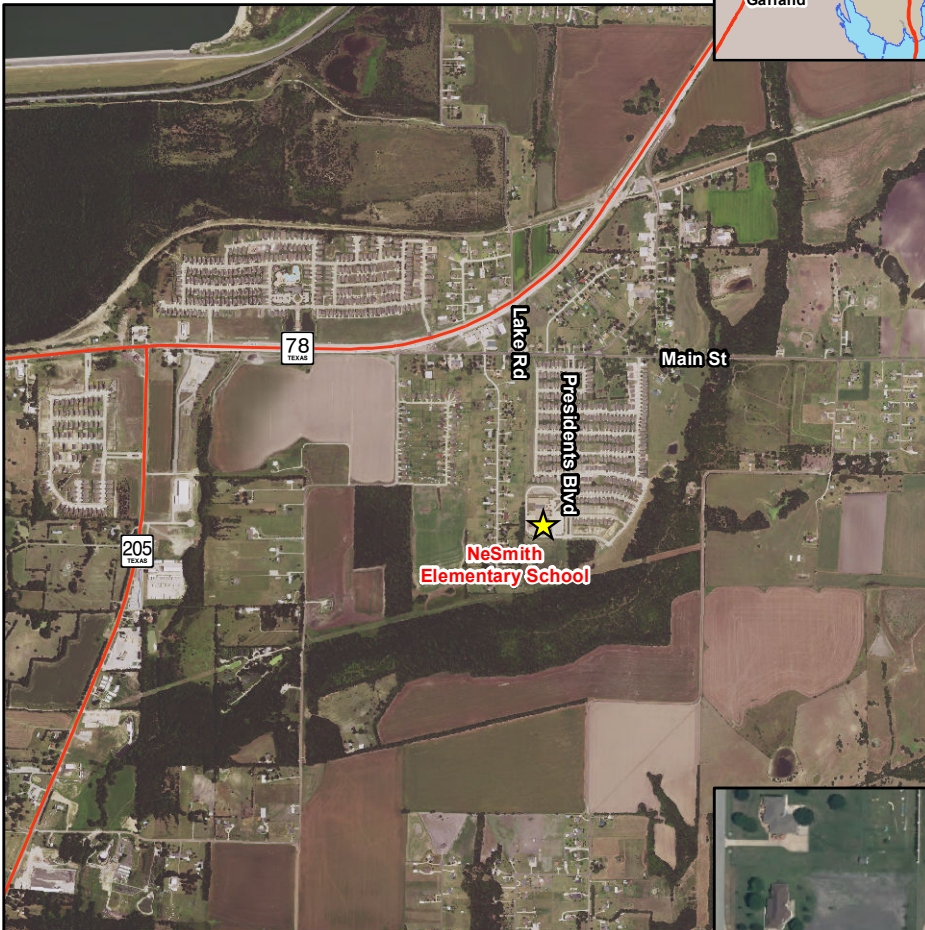

Directions To: NeSmith Elementary School

SH 205 North Project
Public Hearing / Open House
Tuesday, February 13, 2018
6:00 P.M. - 7:00 P.M Open House
7:00 P.M. Formal Presentation

Directions:

From North take SH 78:
head south on SH 78 toward SH 205,
turn left onto Lake Road,
turn left onto Main Street,
turn right onto Presidents Boulevard,
continue straight and parking is on right.

From South take SH 205:
head north on SH 205 toward SH 78,
turn right onto SH 78,
turn right onto Lake Road,
turn left onto Main Street,
turn right onto Presidents Boulevard,
continue straight and parking is on right.

From West take SH 78:
head east on SH 78 toward SH 205,
turn right onto Lake Road,
turn left onto Main Street,
turn right onto Presidents Boulevard,
continue straight and parking is on right.

From East take FM 2755:
continue straight towards SH 205,
turn left onto Presidents Boulevard,
continue straight and parking is on right.