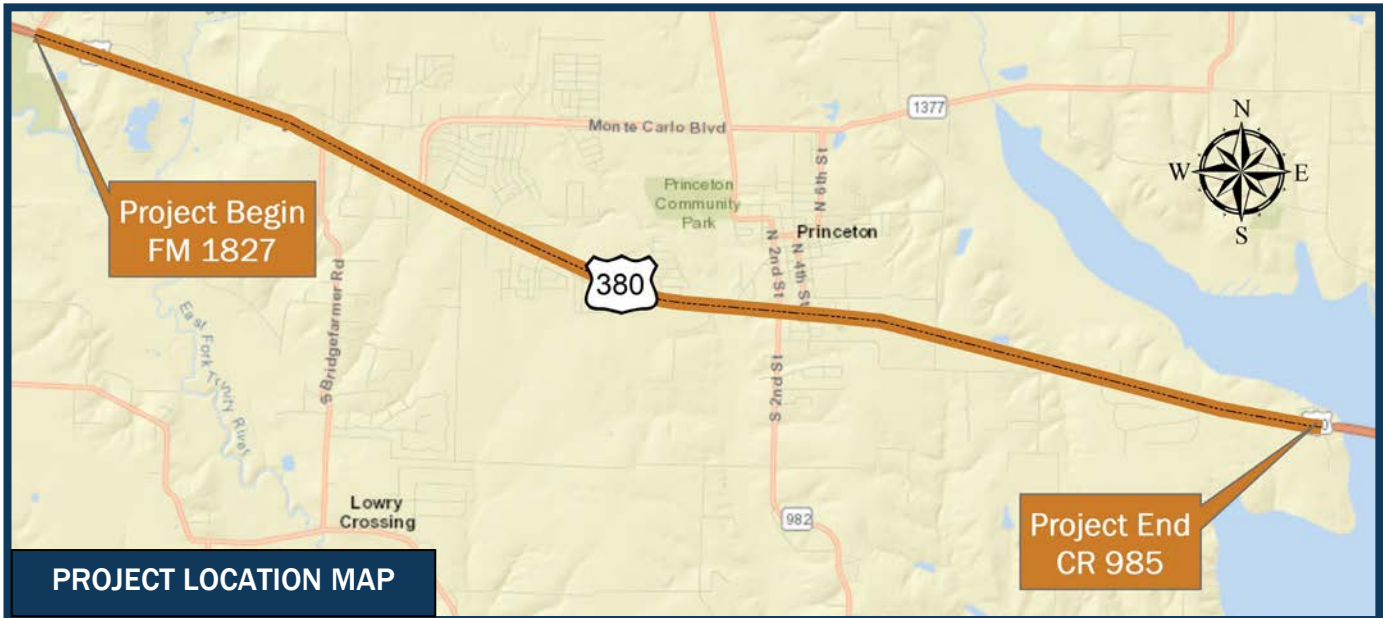

# US 380 – Collin County, Texas

From FM 1827 to CR 986

Public Meeting

Thursday, May 31, 2018 | 6:00 p.m. – 8:00 p.m.

### From West of Princeton via US 380

Take US 380 East. Take a left approximately 0.3 miles past Tallant Street into the school. If you reach CR 458, you've gone too far.

The Open House will be in the cafeteria. Use the front entrance and follow signs to the cafeteria.

### From East of Princeton via US 380

Take US 380 West. Take a right approximately 0.2 miles past CR 458 into the school. If you reach Tallant Street, you've gone too far.

The Open House will be in the cafeteria. Use the front entrance and follow signs to the cafeteria.