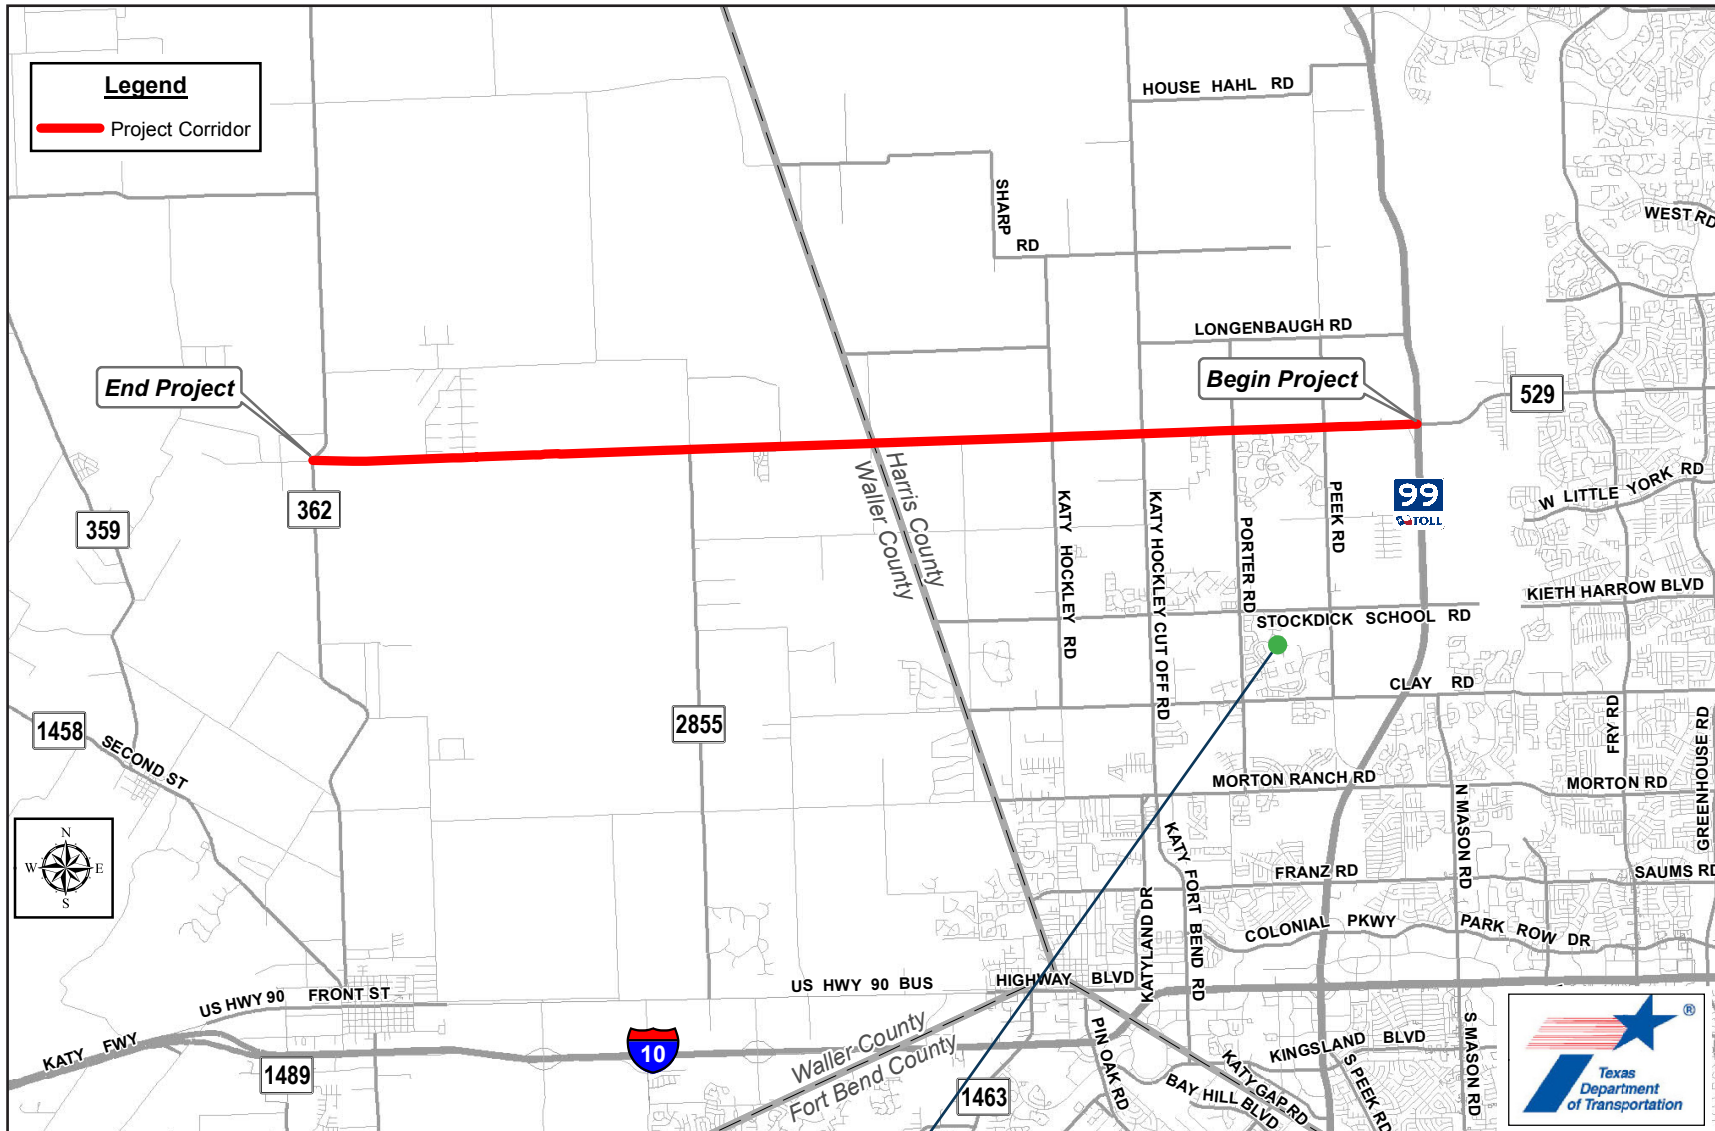

# FM 529 from the Grand Parkway (SH 99) to FM 362 Public Meeting

Tuesday, April 30, 2019  
5:30 – 7:30 p.m.

Patricia E. Paetow High School  
9th Grade Cafeteria  
23111 Stockdick School Road  
Katy, Texas 77493