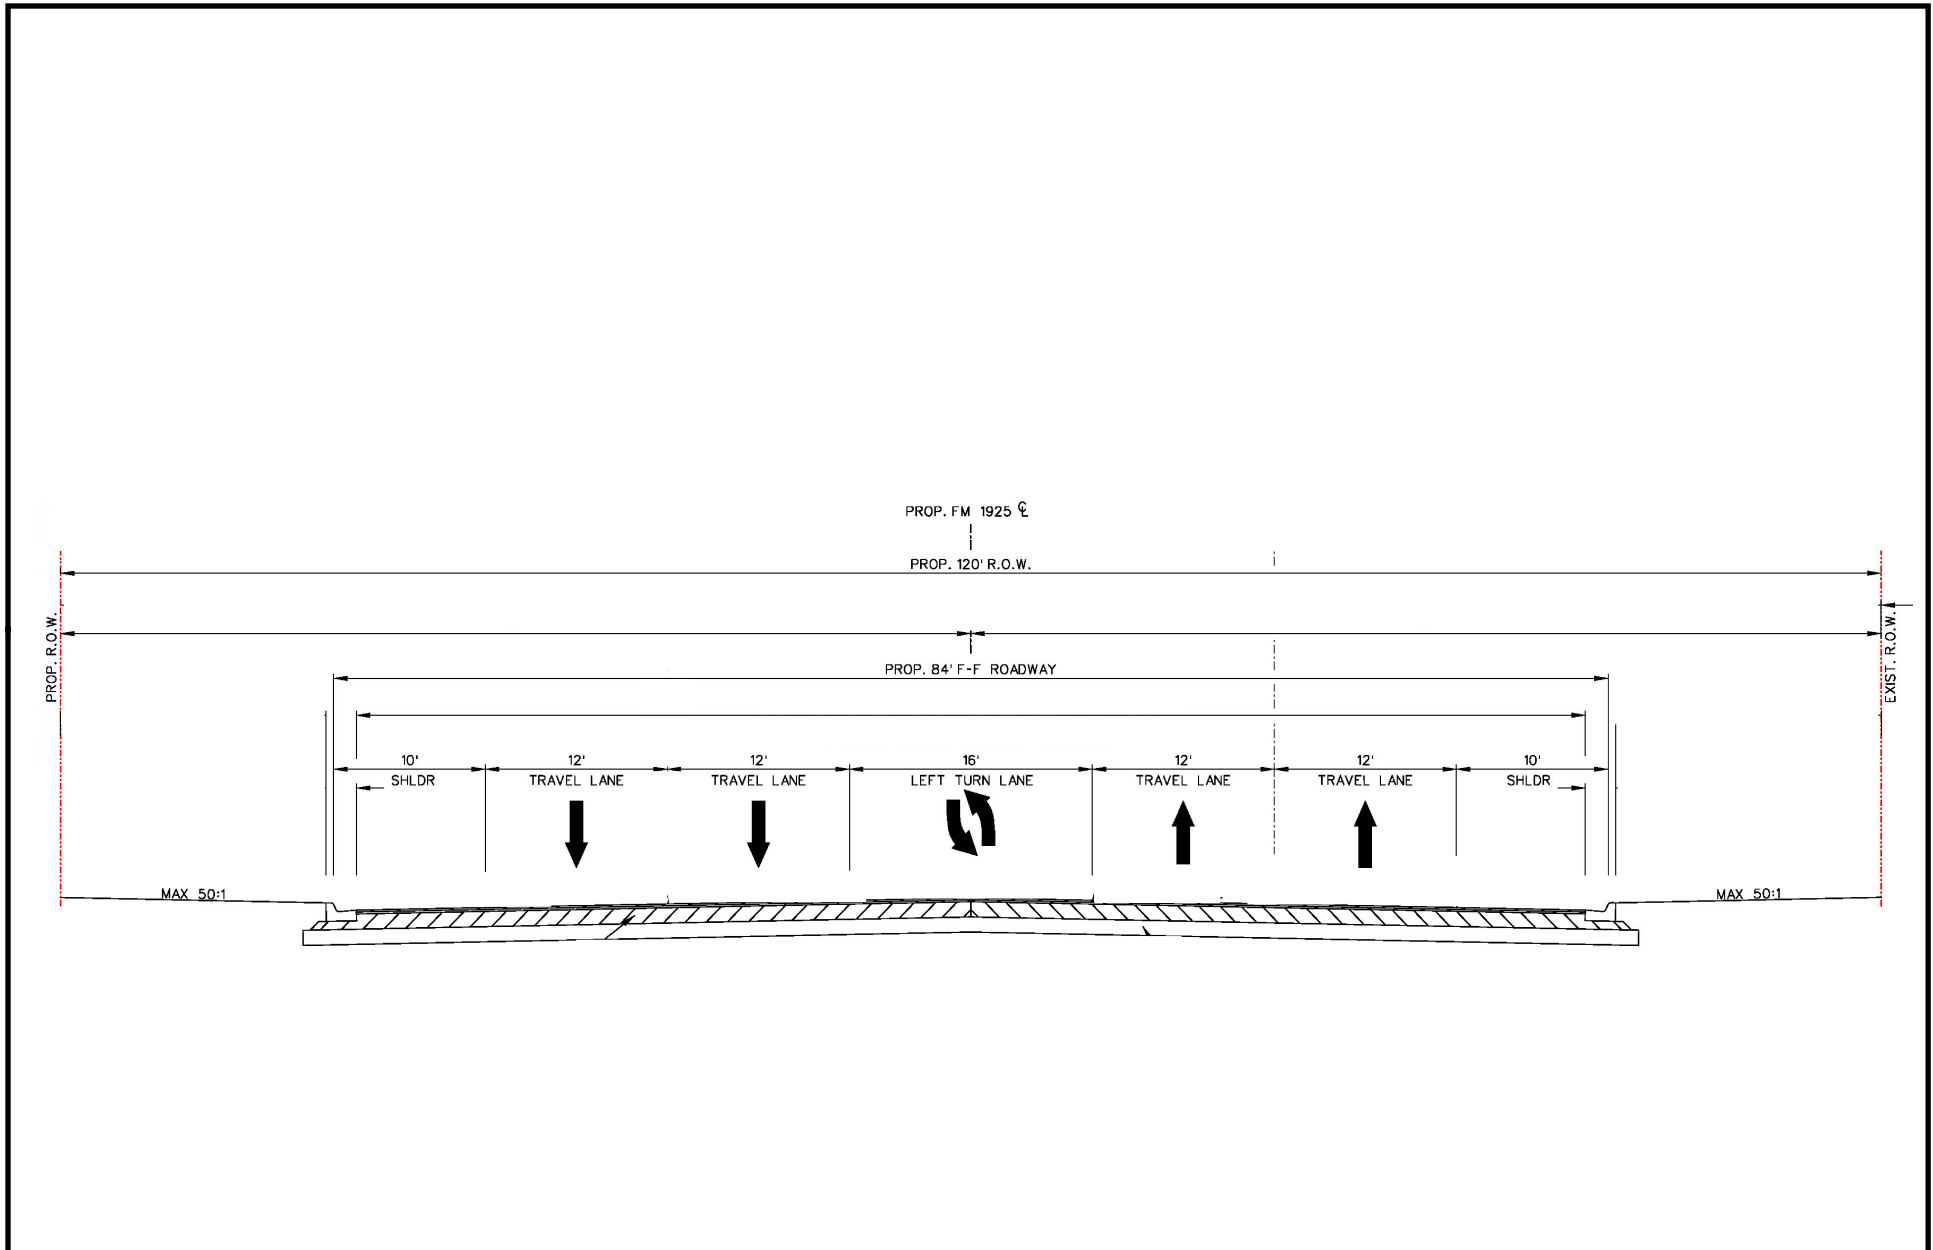

## FIGURE 1

LEGEND	
	FM 1925 PROJECT
	EDINBURG CITY LIMITS
	STATE ROADS
	STREETS

## FM 1925 LOCATION MAP

From FM 907 to Sharp Road  
CSJ: 1803-02-035

**FM 1925 PROPOSED TYPICAL SECTION**  
 From FM 907 to Sharp Road  
 CSJ: 1803-20-035

**FIGURE 2**