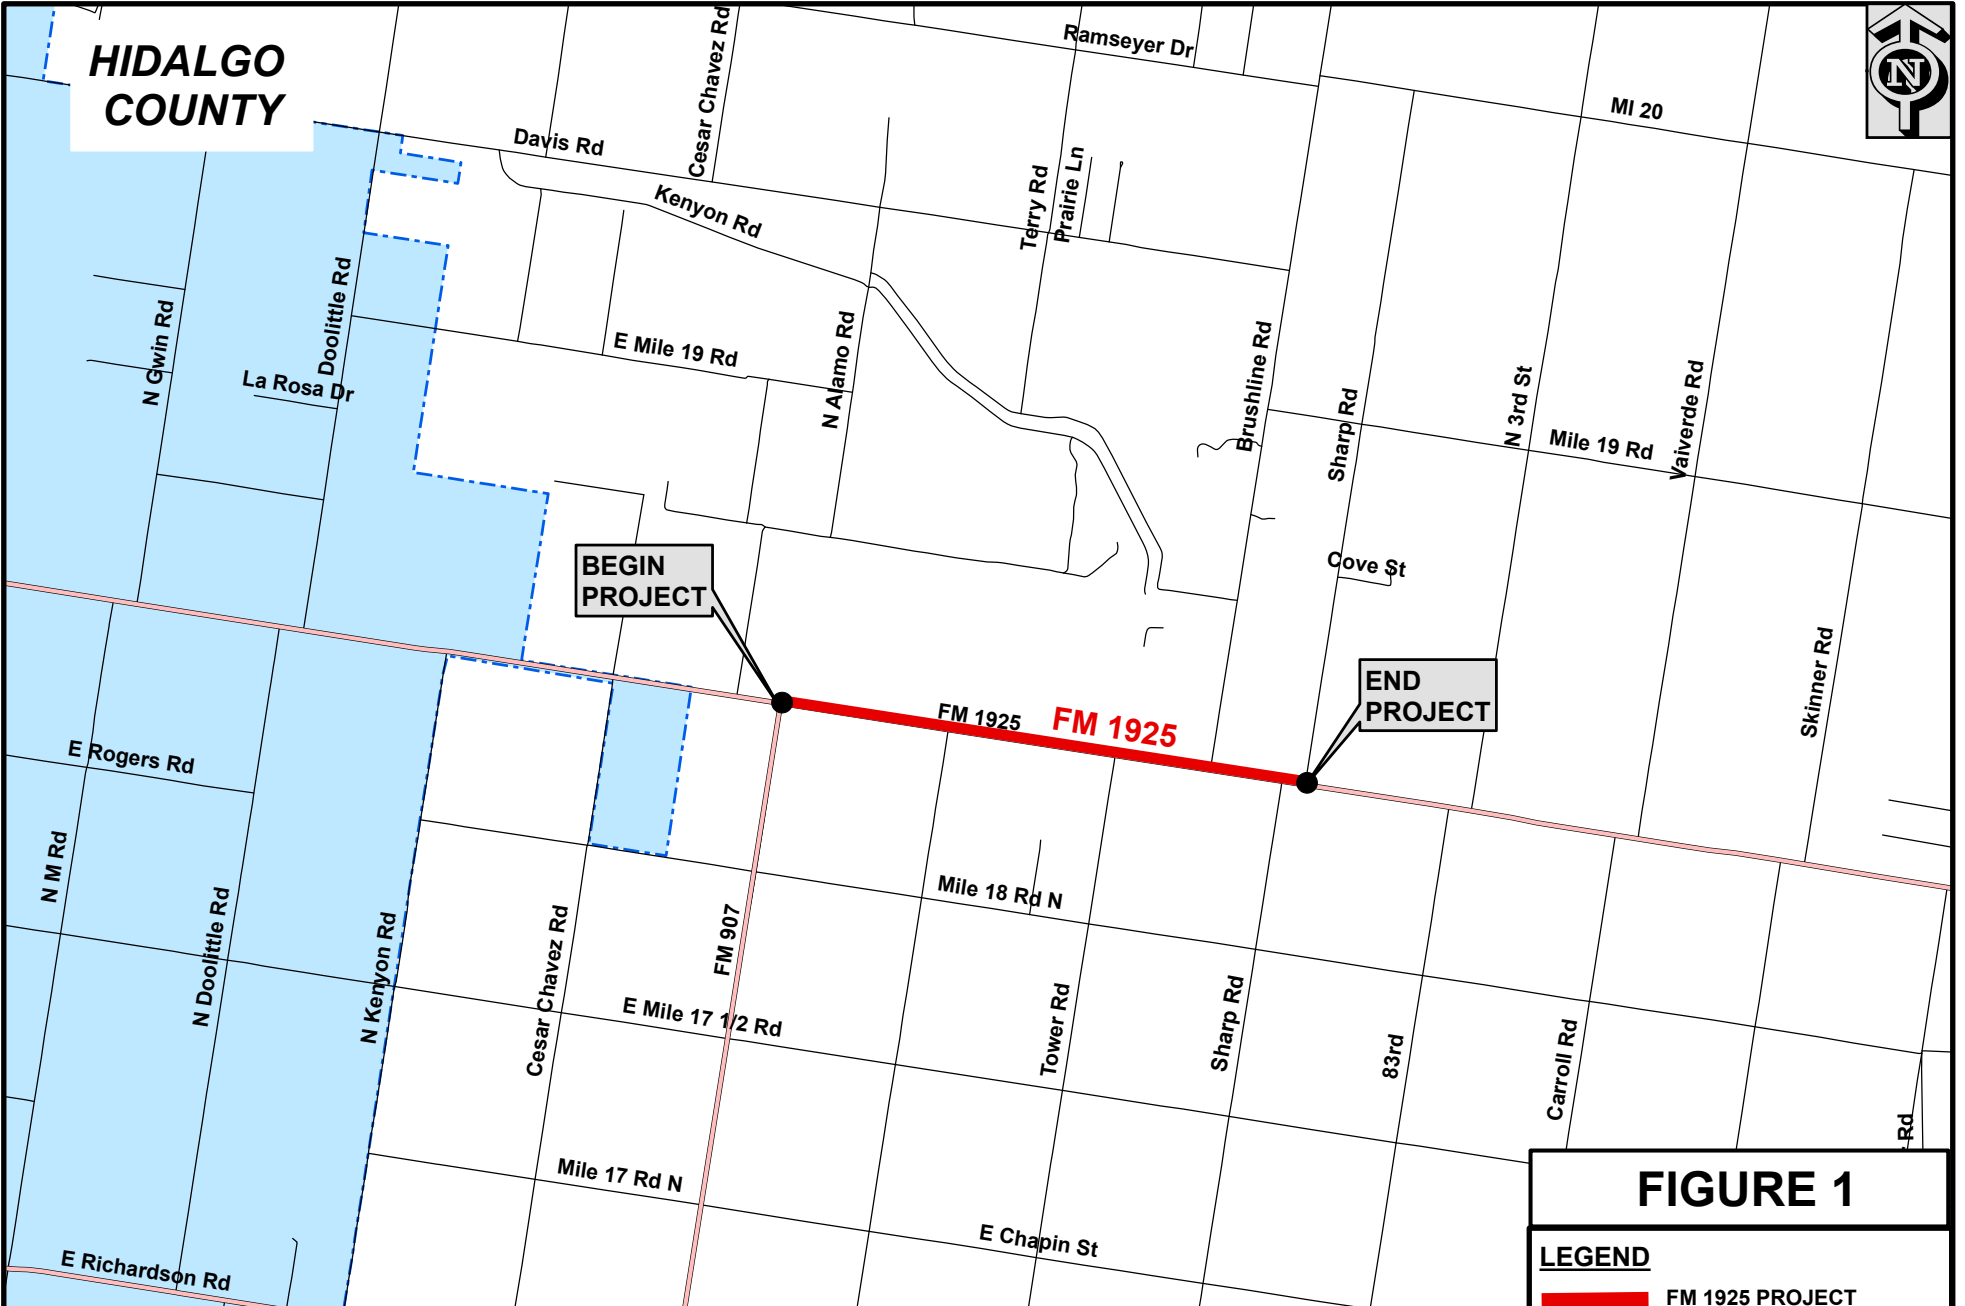

# HIDALGO COUNTY

## FIGURE 1

LEGEND	
	FM 1925 PROJECT
	EDINBURG CITY LIMITS
	STATE ROADS
	STREETS

## FM 1925 LOCATION MAP

From FM 907 to Sharp Road  
CSJ: 1803-02-035

**FM 1925 PROPOSED TYPICAL SECTION**  
 From FM 907 to Sharp Road  
 CSJ: 1803-20-035

**FIGURE 2**