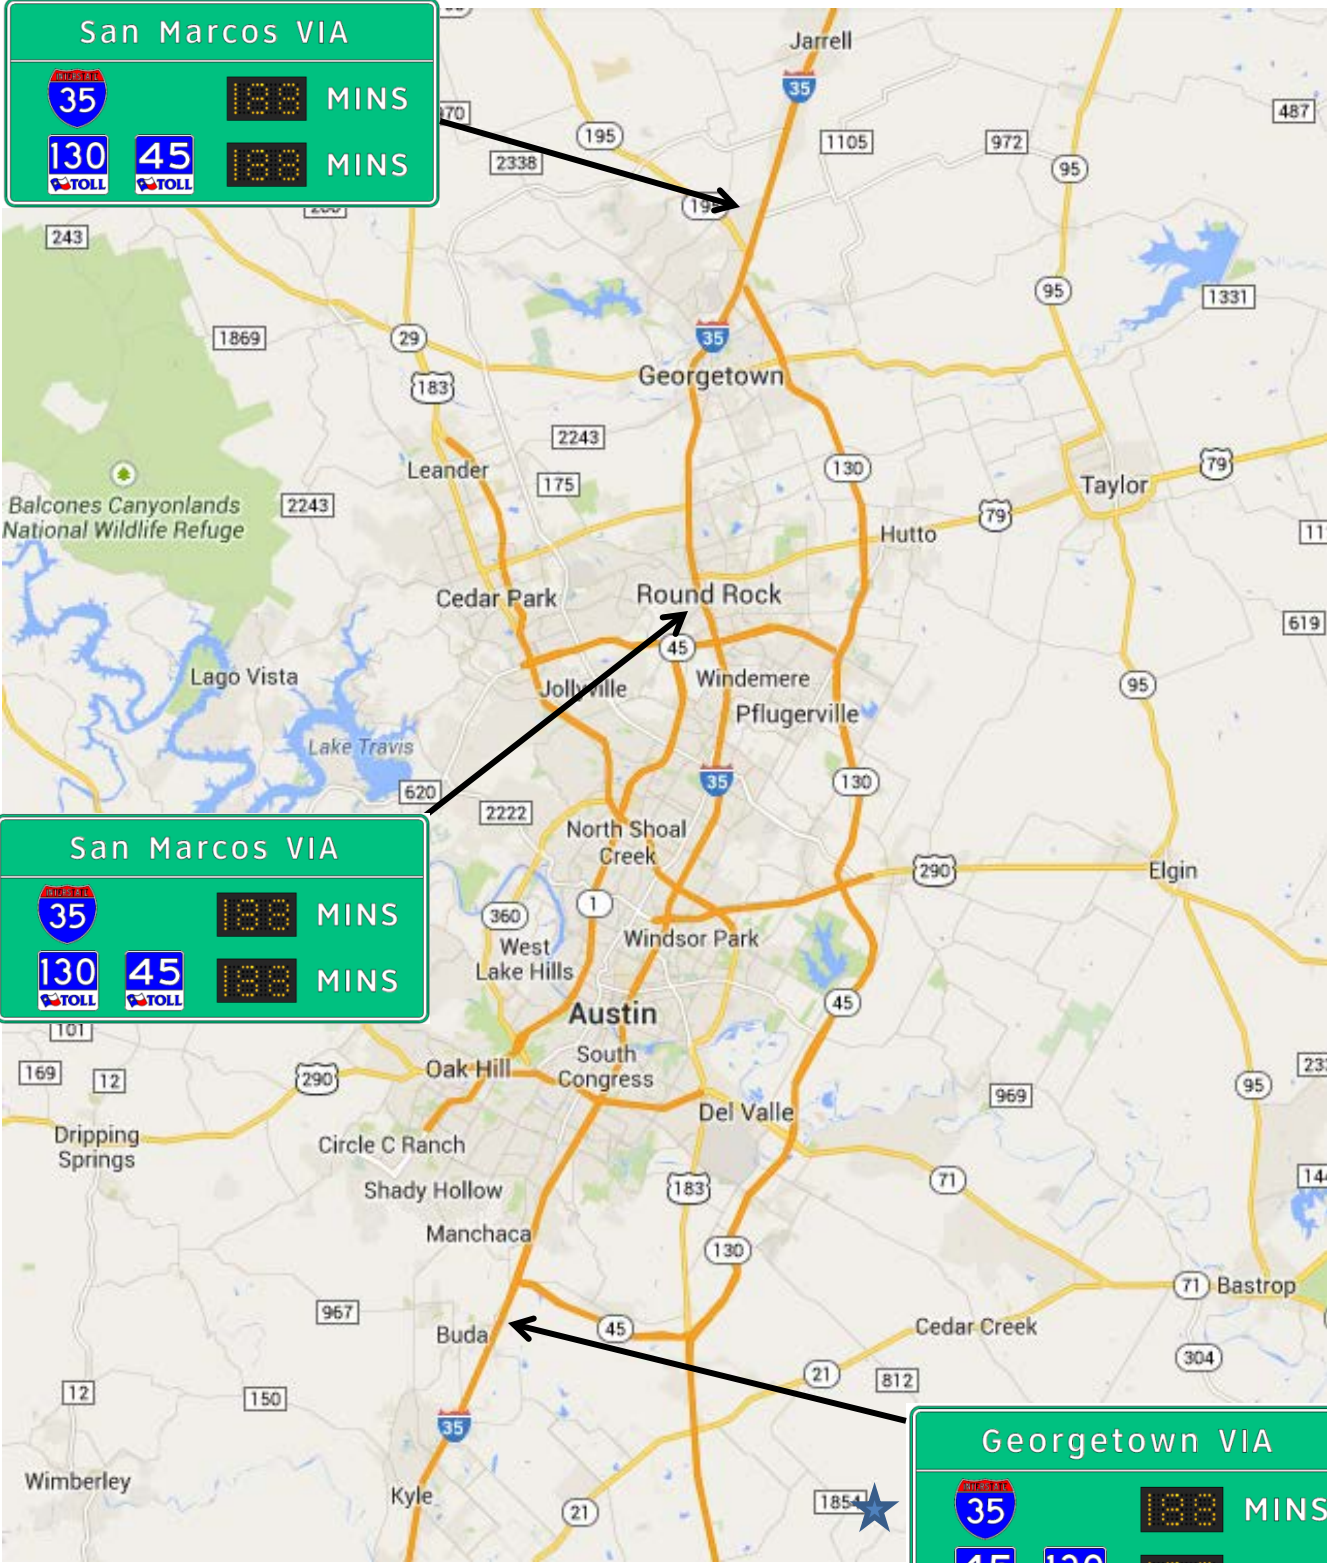

# Travel Time Signs Location Map

San Marcos VIA

	188 MINS
	188 MINS

San Marcos VIA

	188 MINS
	188 MINS

Georgetown VIA

	188 MINS
	188 MINS

★ Text-based travel time sign